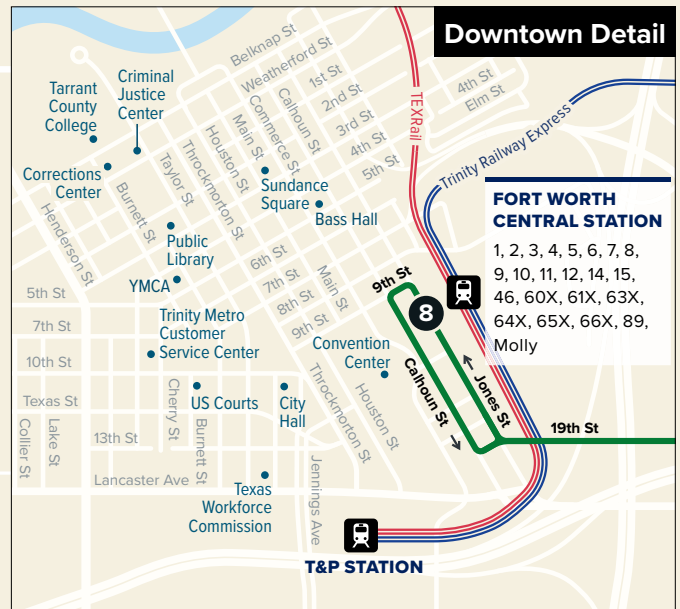

Downtown Fort Worth

Riverside/Evans

Map Key

	Route Line
	Scheduled Timepoint
	Transfer Center
	Transfer to other buses
	Rail Station

Purchase passes or track your bus with our mobile apps

800 Cherry Street
 Fort Worth, Texas 76102
 Customer Care: (817) 215-8600
RIDETRINITYMETRO.org | @TrinityMetro

Effective
 May 5, 2019

Sunday & Major Holidays

To Downtown

Sierra Vista Transfer Center	Evans & Berry	Evans & Allen	Main & Rosedale	Fabons & Rosedale	Pine & Lancaster	Stephenson & Luella	Fort Worth Central Station
1	2	3	4	5	6	7	8
6:44	6:47	6:52	6:57	7:01	7:04	7:09	7:15
7:44	7:47	7:52	7:57	8:01	8:04	8:09	8:15
8:44	8:47	8:52	8:57	9:01	9:04	9:09	9:15
9:44	9:47	9:52	9:57	10:01	10:04	10:09	10:15
10:44	10:47	10:52	10:57	11:01	11:04	11:09	11:15
11:44	11:47	11:52	11:57	12:01	12:04	12:09	12:15
12:44	12:47	12:52	12:57	1:01	1:04	1:09	1:15
1:44	1:47	1:52	1:57	2:01	2:04	2:09	2:15
2:44	2:47	2:52	2:57	3:01	3:04	3:09	3:15
3:44	3:47	3:52	3:57	4:01	4:04	4:09	4:15
4:44	4:47	4:52	4:57	5:01	5:04	5:09	5:15
5:44	5:47	5:52	5:57	6:01	6:04	6:09	6:15
6:44	6:47	6:52	6:57	7:01	7:04	7:09	7:15

From Downtown

Fort Worth Central Station	Stephenson & Luella	Pine & Lancaster	Fabons & Rosedale	Sierra Vista Transfer Center
8	7	6	5	1
7:15	7:20	7:24	7:29	7:38
8:15	8:20	8:24	8:29	8:38
9:15	9:20	9:24	9:29	9:38
10:15	10:20	10:24	10:29	10:38
11:15	11:20	11:24	11:29	11:38
12:15	12:20	12:24	12:29	12:38
1:15	1:20	1:24	1:29	1:38
2:15	2:20	2:24	2:29	2:38
3:15	3:20	3:24	3:29	3:38
4:15	4:20	4:24	4:29	4:38
5:15	5:20	5:24	5:29	5:38
6:15	6:20	6:24	6:29	6:38
7:15	7:20	7:24	7:29	7:38

Route 8 has no service on Weekdays or Saturday

AM Times

PM Times