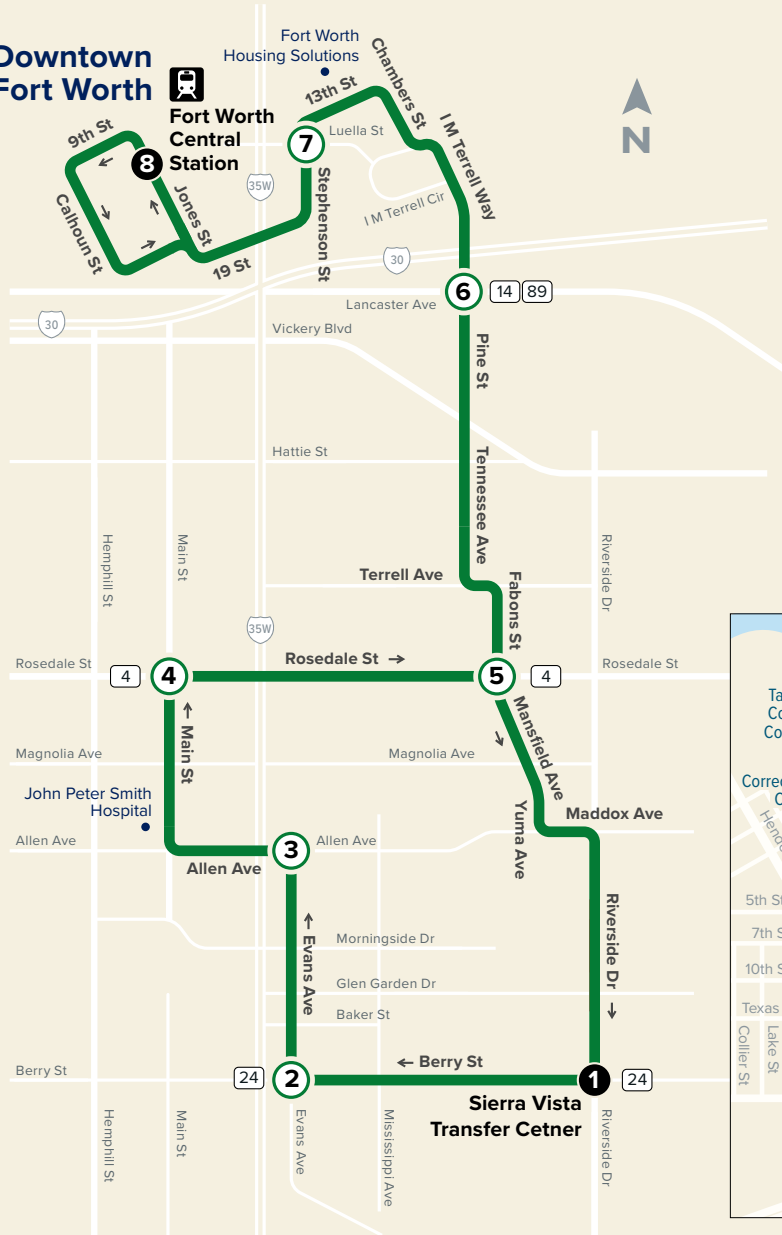

Downtown Fort Worth

Riverside/Evans

Map Key

	Route Line
	Scheduled Timepoint
	Transfer Center
	Transfer to other buses
	Rail Station

Purchase passes or track your bus with our mobile apps

800 Cherry Street
 Fort Worth, Texas 76102
 Customer Care: (817) 215-8600
RIDETRINITYMETRO.org | @TrinityMetro

Effective
 May 5, 2019

Sunday & Major Holidays

To Downtown

Sierra Vista Transfer Center	Evans & Berry	Evans & Allen	Main & Rosedale	Fabons & Rosedale	Pine & Lancaster	Stephenson & Luella	Fort Worth Central Station
1	2	3	4	5	6	7	8
6:44	6:47	6:52	6:57	7:01	7:04	7:09	7:15
7:44	7:47	7:52	7:57	8:01	8:04	8:09	8:15
8:44	8:47	8:52	8:57	9:01	9:04	9:09	9:15
9:44	9:47	9:52	9:57	10:01	10:04	10:09	10:15
10:44	10:47	10:52	10:57	11:01	11:04	11:09	11:15
11:44	11:47	11:52	11:57	12:01	12:04	12:09	12:15
12:44	12:47	12:52	12:57	1:01	1:04	1:09	1:15
1:44	1:47	1:52	1:57	2:01	2:04	2:09	2:15
2:44	2:47	2:52	2:57	3:01	3:04	3:09	3:15
3:44	3:47	3:52	3:57	4:01	4:04	4:09	4:15
4:44	4:47	4:52	4:57	5:01	5:04	5:09	5:15
5:44	5:47	5:52	5:57	6:01	6:04	6:09	6:15
6:44	6:47	6:52	6:57	7:01	7:04	7:09	7:15

From Downtown

Fort Worth Central Station	Stephenson & Luella	Pine & Lancaster	Fabons & Rosedale	Sierra Vista Transfer Center
8	7	6	5	1
7:15	7:20	7:24	7:29	7:38
8:15	8:20	8:24	8:29	8:38
9:15	9:20	9:24	9:29	9:38
10:15	10:20	10:24	10:29	10:38
11:15	11:20	11:24	11:29	11:38
12:15	12:20	12:24	12:29	12:38
1:15	1:20	1:24	1:29	1:38
2:15	2:20	2:24	2:29	2:38
3:15	3:20	3:24	3:29	3:38
4:15	4:20	4:24	4:29	4:38
5:15	5:20	5:24	5:29	5:38
6:15	6:20	6:24	6:29	6:38
7:15	7:20	7:24	7:29	7:38

Route 8 has no service on Weekdays or Saturday

AM Times

PM Times