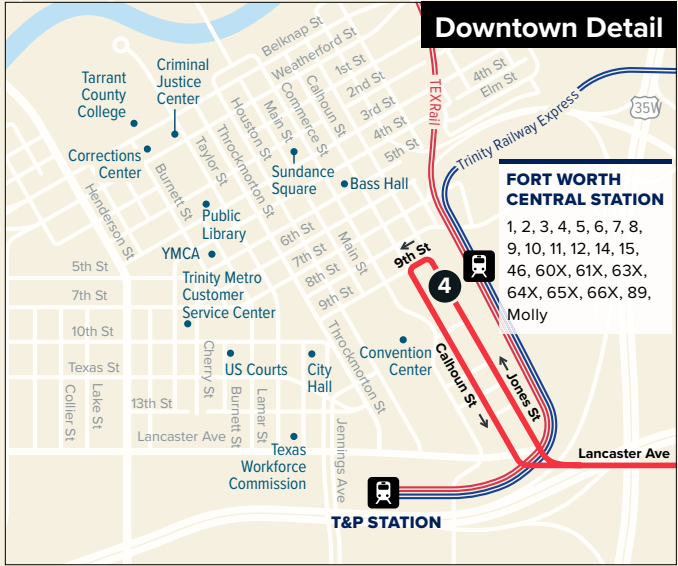

89 SPUR/East Lancaster

Downtown Fort Worth

Map Key

- Route Line

- # Scheduled Timepoint

- # Transfer Center

- # Transfer to other buses

- 🚆 Rail Station

Weekdays

From Downtown

Fort Worth Central Station	Lancaster & Pine	East Fort Worth Transfer Center	Lancaster & Halbert
4	3	2	1
5:45	5:53	6:07	6:20
6:00	6:08	6:22	6:35
6:15	6:23	6:37	6:50
6:30	6:38	6:52	7:05

every 15 minutes

7:45	7:53	8:07	8:20
8:15	8:23	8:37	8:50
8:45	8:53	9:07	9:20
9:15	9:23	9:37	9:50
10:15	10:23	10:37	10:50

To Downtown

Lancaster & Halbert	East Fort Worth Transfer Center	Lancaster & Pine	Fort Worth Central Station
1	2	3	4
5:05	5:20	5:32	5:42
5:20	5:35	5:47	5:57
5:35	5:50	6:02	6:12
5:50	6:05	6:17	6:27

every 15 minutes

7:05	7:20	7:32	7:42
7:35	7:50	8:02	8:12
8:05	8:20	8:32	8:42
8:35	8:50	9:02	9:12
9:35	9:50	10:02	10:12

Weekends & Major Holidays

From Downtown

Fort Worth Central Station	Lancaster & Pine	ARRIVE East Fort Worth Transfer Center	LEAVE East Fort Worth Transfer Center	Lancaster & Halbert
4	3	2	2	1
6:21	6:29	6:40	6:47	7:00
6:51	6:59	7:10	7:17	7:30