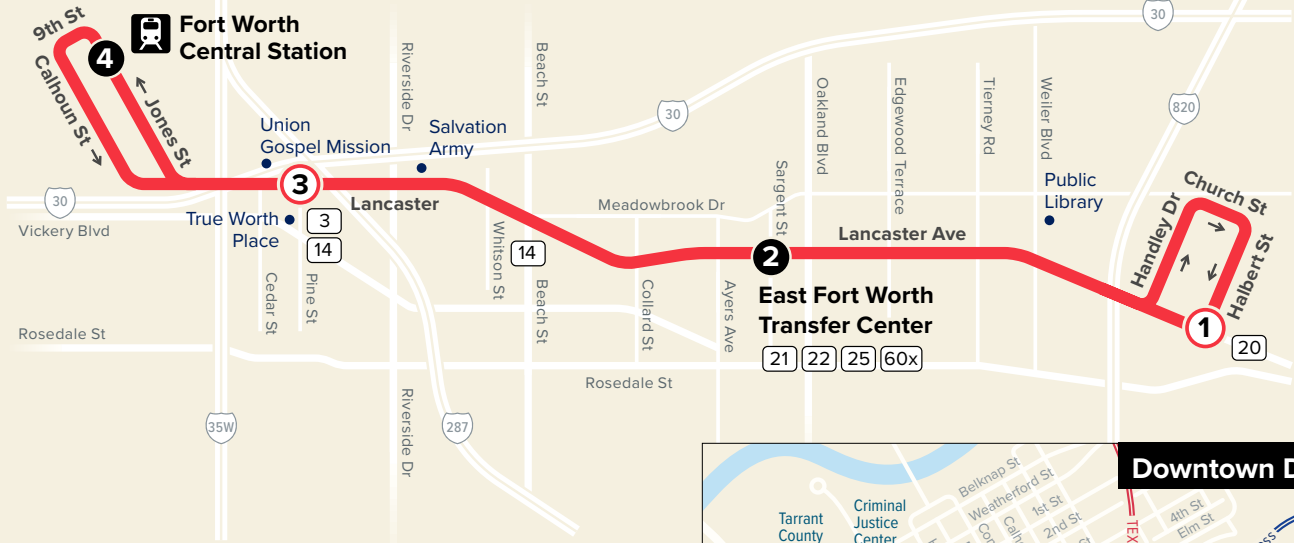

89 SPUR/East Lancaster

Downtown Fort Worth

Map Key

- Route Line

- # Scheduled Timepoint

- # Transfer Center

- # Transfer to other buses

- 🚆 Rail Station

Weekdays

From Downtown

Fort Worth Central Station	Lancaster & Pine	East Fort Worth Transfer Center	Lancaster & Halbert
4	3	2	1
5:45	5:53	6:07	6:20
6:00	6:08	6:22	6:35
6:15	6:23	6:37	6:50
6:30	6:38	6:52	7:05

every 15 minutes

7:45	7:53	8:07	8:20
8:15	8:23	8:37	8:50
8:45	8:53	9:07	9:20
9:15	9:23	9:37	9:50
10:15	10:23	10:37	10:50

To Downtown

Lancaster & Halbert	East Fort Worth Transfer Center	Lancaster & Pine	Fort Worth Central Station
1	2	3	4
5:05	5:20	5:32	5:42
5:20	5:35	5:47	5:57
5:35	5:50	6:02	6:12
5:50	6:05	6:17	6:27

every 30 minutes

9:21	9:29	9:40	9:47	10:00
10:21	10:29	10:40	10:47	11:00

Weekends & Major Holidays

To Downtown

Lancaster & Halbert	ARRIVE East Fort Worth Transfer Center	LEAVE East Fort Worth Transfer Center	Lancaster & Pine	Fort Worth Central Station
1	2	2	3	4
5:30	5:44	5:54	6:05	6:15
6:00	6:14	6:24	6:35	6:45