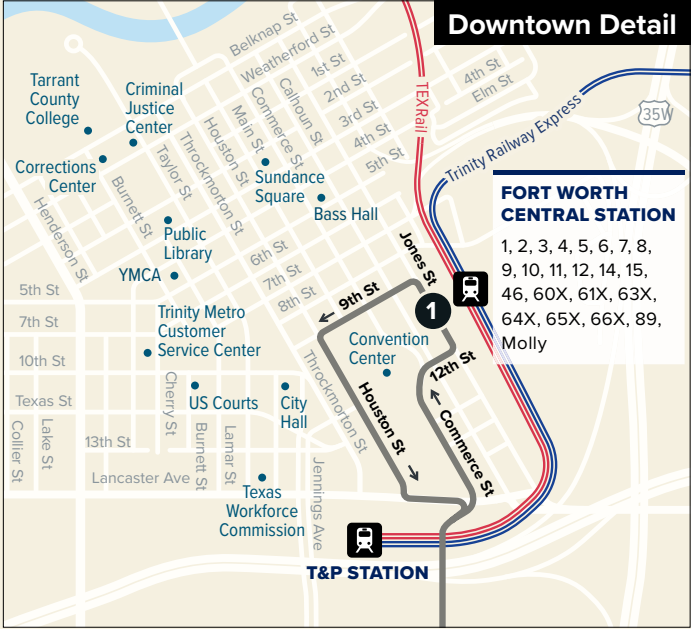

9

Ramey/Vickery

Map Key

- Route Line
- Scheduled Timepoint
- Transfer Center
- Transfer to other buses
- Rail Station

Outbound trips on Saturdays turn left on Berry St to Serve Hope Center. No service on Martin/Willbarger on Saturday.

vCarey & Martin	Ramey & Vel	Ramey & Stalcup	Miller & Berry	Rosedale & Bishop	Fort Worth Central Station
6	1	2	3	4	5
—	6:20	6:28	6:41	6:50	7:15
—	7:20	7:28	7:41	7:50	8:15
8:06	8:20	8:28	8:41	8:50	9:15
9:06	9:20	9:28	9:41	9:50	10:15
10:06	10:20	10:28	10:41	10:50	11:15
11:06	11:20	11:28	11:41	11:50	12:15
12:06	12:20	12:28	12:41	12:50	1:15
1:06	1:20	1:28	1:41	1:50	2:15
2:06	2:20	2:28	2:41	2:50	3:15
3:06	3:20	3:28	3:41	3:50	4:15
4:06	4:20	4:28	4:41	4:50	5:15
5:06	5:20	5:28	5:41	5:50	6:15
6:06	6:20	6:28	6:41	6:50	7:15

Saturday

To Downtown

Ramey & Vel	Ramey & Stalcup	Miller & Berry	Rosedale & Bishop	Fort Worth Central Station
1	2	3	4	5
6:20	6:30	6:41	6:50	7:15
7:20	7:30	7:41	7:50	8:15
8:20	8:30	8:41	8:50	9:15
9:20	9:30	9:41	9:50	10:15
10:20	10:30	10:41	10:50	11:15
11:20	11:30	11:41	11:50	12:15
12:20	12:30	12:41	12:50	1:15
1:20	1:30	1:41	1:50	2:15
2:20	2:30	2:41	2:50	3:15
3:20	3:30	3:41	3:50	4:15
4:20	4:30	4:41	4:50	5:15
5:20	5:30	5:41	5:50	6:15
6:20	6:30	6:41	6:50	7:15

Saturday

From Downtown

Fort Worth Central Station	Rosedale & Bishop	Miller & Berry	Ramey & Stalcup	Ramey & Vel
5	4	3	2	1
7:15	7:35	7:46	7:57	8:07
8:15	8:35	8:46	8:57	9:07
9:15	9:35	9:46	9:57	10:07
10:15	10:35	10:46	10:57	11:07
11:15	11:35	11:46	11:57	12:07
12:15	12:35	12:46	12:57	1:07
1:15	1:35	1:46	1:57	2:07
2:15	2:35	2:46	2:57	3:07
3:15	3:35	3:46	3:57	4:07
4:15	4:35	4:46	4:57	5:07
5:15	5:35	5:46	5:57	6:07
6:15	6:35	6:46	6:57	7:07
7:15	7:35	7:46	7:57	8:07