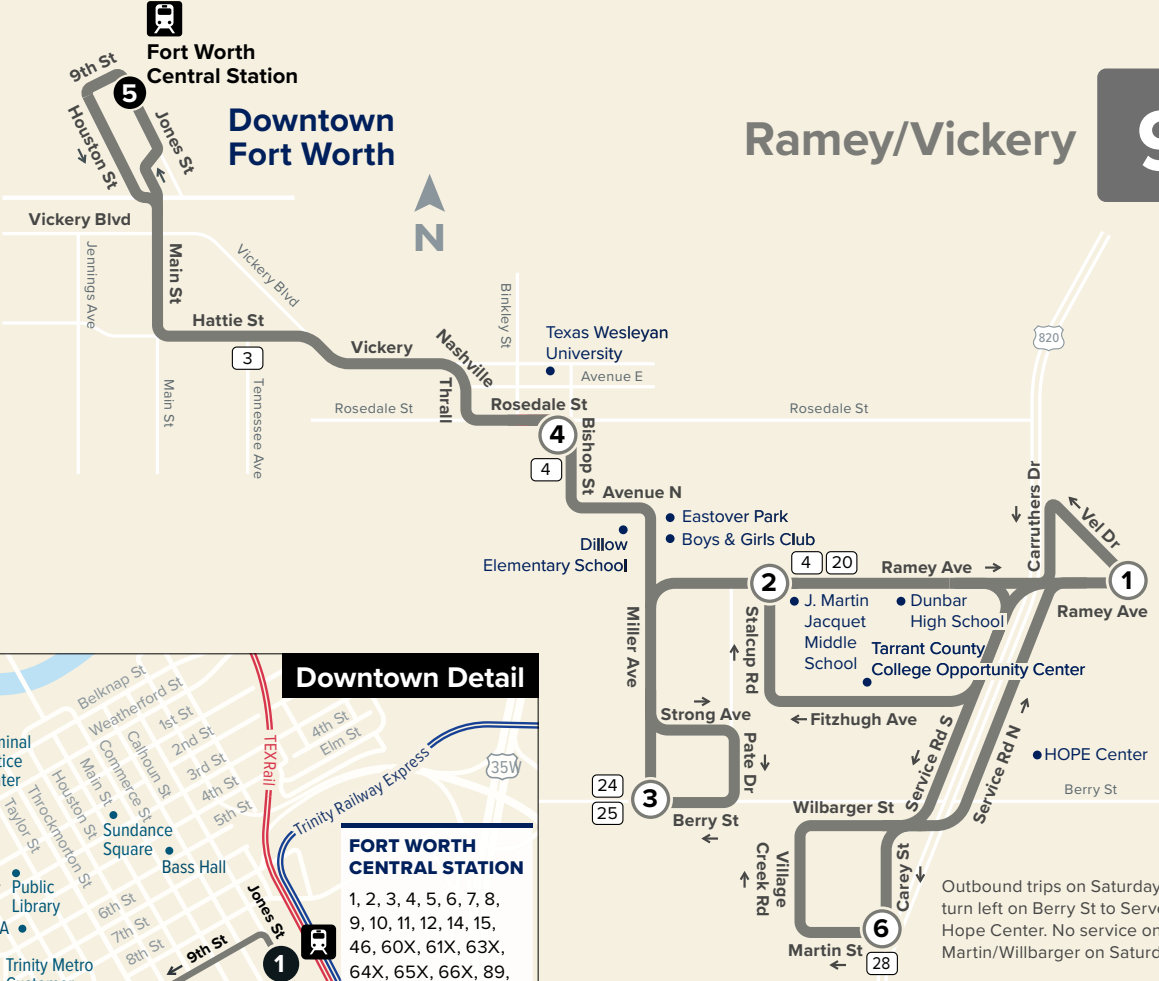

9

Ramey/Vickery

Map Key

- Route Line
- Scheduled Timepoint
- Transfer Center
- Transfer to other buses
- Rail Station

Outbound trips on Saturdays turn left on Berry St to Serve Hope Center. No service on Martin/Willbarger on Saturday.

From Downtown

Fort Worth Central Station	Rosedale & Bishop	Miller & Berry	Ramey & Stalcup	Carey & Martin	Ramey & Vel
5	4	3	2	6	1
7:15	7:35	7:46	7:57	8:06	8:20
8:15	8:35	8:46	8:57	9:06	9:20
9:15	9:35	9:46	9:57	10:06	10:20
10:15	10:35	10:46	10:57	11:06	11:20
11:15	11:35	11:46	11:57	12:06	12:20
12:15	12:35	12:46	12:57	1:06	1:20
1:15	1:35	1:46	1:57	2:06	2:20
2:15	2:35	2:46	2:57	3:06	3:20
3:15	3:35	3:46	3:57	4:06	4:20
4:15	4:35	4:46	4:57	5:06	5:20
5:15	5:35	5:46	5:57	6:06	6:20
6:15	6:35	6:46	6:57	—	7:07
7:15	7:35	7:46	7:57	—	8:07

Saturday

To Downtown

Ramey & Vel	Ramey & Stalcup	Miller & Berry	Rosedale & Bishop	Fort Worth Central Station
1	2	3	4	5
6:20	6:30	6:41	6:50	7:15
7:20	7:30	7:41	7:50	8:15
8:20	8:30	8:41	8:50	9:15
9:20	9:30	9:41	9:50	10:15
10:20	10:30	10:41	10:50	11:15
11:20	11:30	11:41	11:50	12:15
12:20	12:30	12:41	12:50	1:15
1:20	1:30	1:41	1:50	2:15
2:20	2:30	2:41	2:50	3:15
3:20	3:30	3:41	3:50	4:15
4:20	4:30	4:41	4:50	5:15
5:20	5:30	5:41	5:50	6:15
6:20	6:30	6:41	6:50	7:15

Saturday

From Downtown

Fort Worth Central Station	Rosedale & Bishop	Miller & Berry	Ramey & Stalcup	Ramey & Vel
5	4	3	2	1
7:15	7:35	7:46	7:57	8:07
8:15	8:35	8:46	8:57	9:07
9:15	9:35	9:46	9:57	10:07
10:15	10:35	10:46	10:57	11:07
11:15	11:35	11:46	11:57	12:07
12:15	12:35	12:46	12:57	1:07
1:15	1:35	1:46	1:57	2:07
2:15	2:35	2:46	2:57	3:07
3:15	3:35	3:46	3:57	4:07
4:15	4:35	4:46	4:57	5:07
5:15	5:35	5:46	5:57	6:07
6:15	6:35	6:46	6:57	7:07
7:15	7:35	7:46	7:57	8:07