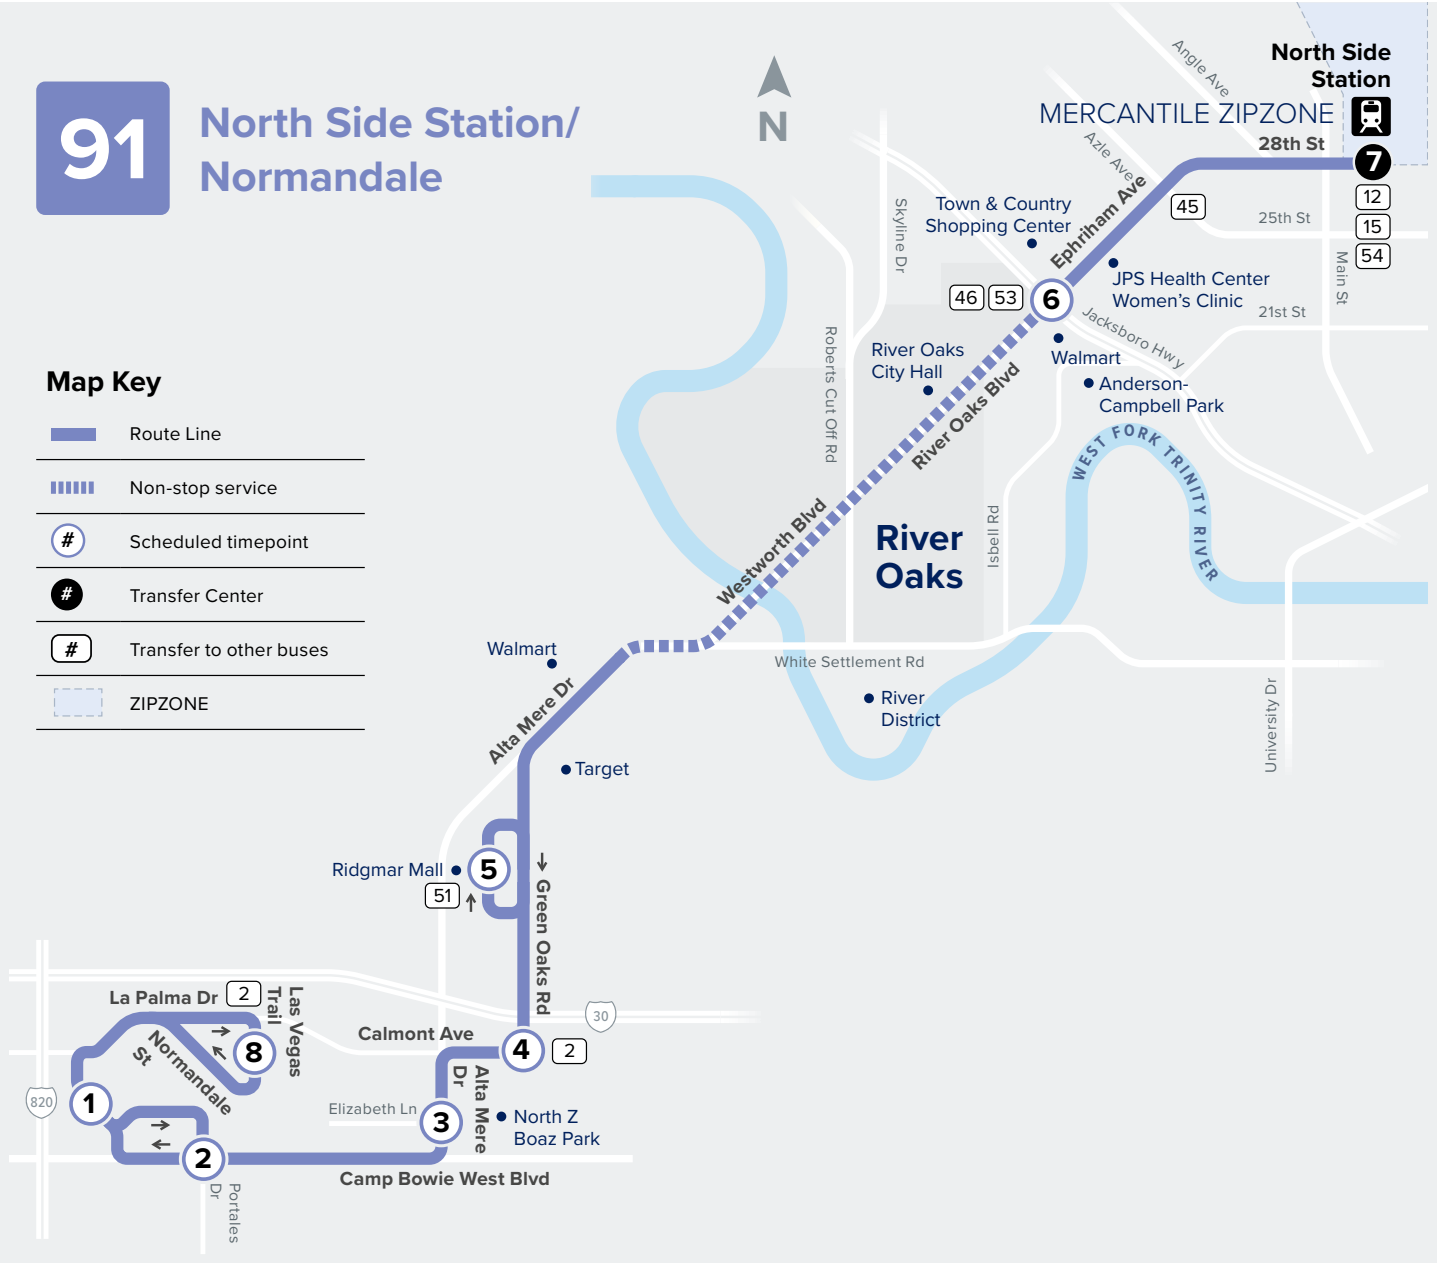

91

North Side Station/ Normandale

Map Key

- Route Line

- Non-stop service

- Scheduled timepoint

- Transfer Center

- Transfer to other buses

- ZIPZONE