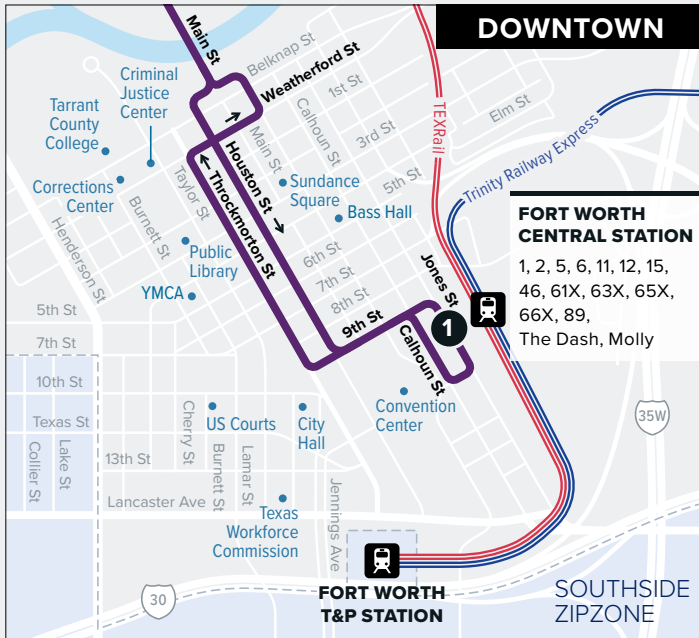

15

Stockyards/ North Main

Map Key

-  Route Line
-  Scheduled Timepoint
-  Transfer Center
-  Transfer to other buses
-  ZIPZONE
-  Rail Station

MONDAY-THURSDAY

AM Times

PM Times

TO DOWNTOWN

North Side Station Bus Bay B	North Main St & Exchange Ave	North Main St & Northside Dr	Fort Worth Central Station Bus Bay E
4	3	2	1
4:47	4:52	4:58	5:10
5:17	5:22	5:28	5:40
5:47	5:52	5:58	6:10
6:17	6:22	6:28	6:40
6:32	6:37	6:43	6:55
6:47	6:52	6:58	7:10
every 15 minutes			
6:17	6:22	6:28	6:40
6:47	6:52	6:58	7:10
every 30 minutes			
11:17	11:22	11:28	11:40
11:47	11:52	11:58	12:10

FROM DOWNTOWN

Fort Worth Central Station Bus Bay E	North Main St & Northside Dr	North Main St & Exchange Ave	North Side Station Bus Bay B
1	2	3	4
5:15	5:28	5:33	5:41
5:45	5:58	6:03	6:11
6:15	6:28	6:33	6:41
6:45	6:58	7:03	7:11
7:00	7:13	7:18	7:26
7:15	7:28	7:33	7:41
every 15 minutes			
6:45	6:58	7:03	7:11
7:15	7:28	7:33	7:41
every 30 minutes			
10:15	10:28	10:33	10:41
10:45	10:58	11:03	11:11
11:15	11:28	11:33	11:41

FRIDAY

TO DOWNTOWN

North Side Station Bus Bay B	North Main St & Exchange Ave	North Main St & Northside Dr	Fort Worth Central Station Bus Bay E
4	3	2	1
4:47	4:52	4:58	5:10
5:17	5:22	5:28	5:40
5:47	5:52	5:58	6:10
6:17	6:22	6:28	6:40
6:32	6:37	6:43	6:55
6:47	6:52	6:58	7:10
every 15 minutes			
10:47	10:52	10:58	11:10
11:02	11:07	11:13	11:25
11:17	11:22	11:28	11:40
11:32	11:37	11:43	11:55
11:47	11:52	11:58	12:10
12:02	12:07	12:13	12:25
12:17	12:22	12:28	12:40