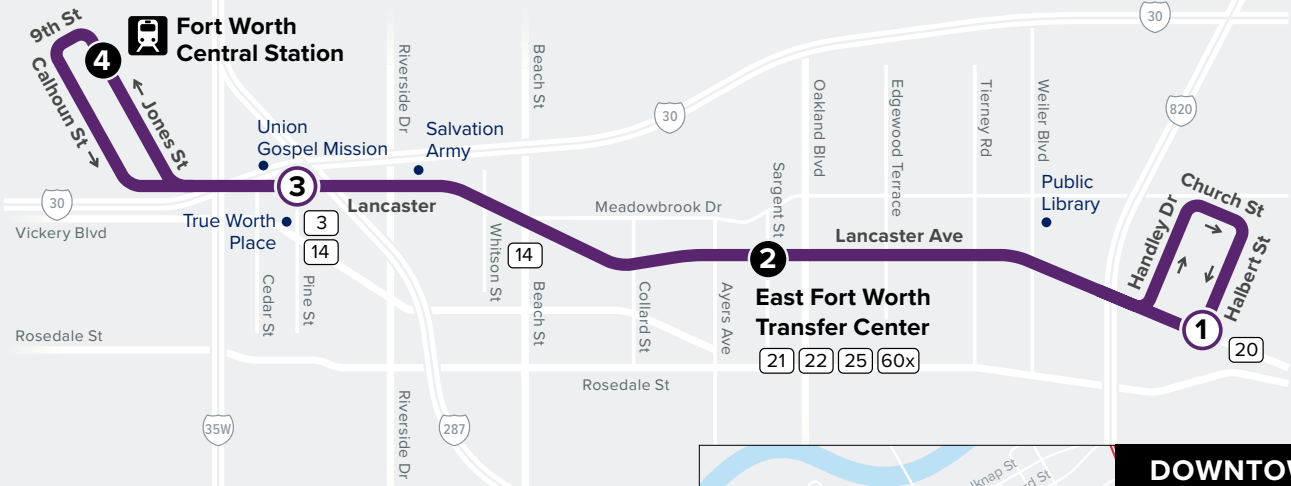

89 SPUR/East Lancaster

Downtown Fort Worth

Map Key

- Route Line

- # Scheduled Timepoint

- # Transfer Center

- # Transfer to other buses

- 🚂 Rail Station

FROM DOWNTOWN

Fort Worth Central Station	Lancaster & Pine	East Fort Worth Transfer Center	Lancaster & Halbert
4	3	2	1
5:45	5:53	6:07	6:20
6:00	6:08	6:22	6:35
6:15	6:23	6:37	6:50
6:30	6:38	6:52	7:05

every 15 minutes

7:45	7:53	8:07	8:20
8:15	8:23	8:37	8:50
8:45	8:53	9:07	9:20
9:15	9:23	9:37	9:50
10:15	10:23	10:37	10:50

TO DOWNTOWN

Lancaster & Halbert	East Fort Worth Transfer Center	Lancaster & Pine	Fort Worth Central Station
1	2	3	4
5:05	5:20	5:32	5:42
5:20	5:35	5:47	5:57
5:35	5:50	6:02	6:12
5:50	6:05	6:17	6:27

every 15 minutes

7:05	7:20	7:32	7:42
7:35	7:50	8:02	8:12
8:05	8:20	8:32	8:42
8:35	8:50	9:02	9:12
9:35	9:50	10:02	10:12

WEEKENDS & MAJOR HOLIDAYS

FROM DOWNTOWN

Fort Worth Central Station	Lancaster & Pine	ARRIVE East Fort Worth Transfer Center	LEAVE East Fort Worth Transfer Center	Lancaster & Halbert
4	3	2	2	1
6:21	6:29	6:40	6:47	7:00
6:51	6:59	7:10	7:17	7:30