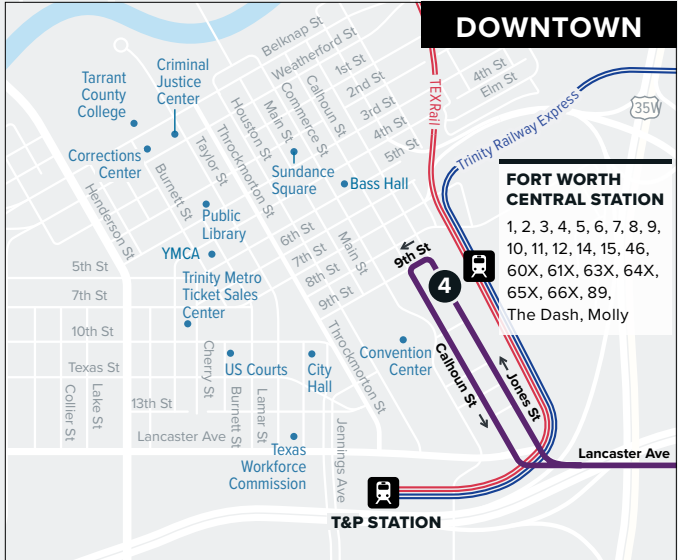

89 SPUR/East Lancaster

Downtown Fort Worth

Map Key

- Route Line

- # Scheduled Timepoint

- # Transfer Center

- # Transfer to other buses

- 🚂 Rail Station

FROM DOWNTOWN

Fort Worth Central Station	Lancaster & Pine	East Fort Worth Transfer Center	Lancaster & Halbert
4	3	2	1
5:45	5:53	6:07	6:20
6:00	6:08	6:22	6:35
6:15	6:23	6:37	6:50
6:30	6:38	6:52	7:05

every 15 minutes

7:45	7:53	8:07	8:20
8:15	8:23	8:37	8:50
8:45	8:53	9:07	9:20
9:15	9:23	9:37	9:50
10:15	10:23	10:37	10:50

TO DOWNTOWN

Lancaster & Halbert	East Fort Worth Transfer Center	Lancaster & Pine	Fort Worth Central Station
1	2	3	4
5:05	5:20	5:32	5:42
5:20	5:35	5:47	5:57
5:35	5:50	6:02	6:12
5:50	6:05	6:17	6:27

every 15 minutes

7:05	7:20	7:32	7:42
7:35	7:50	8:02	8:12
8:05	8:20	8:32	8:42
8:35	8:50	9:02	9:12
9:35	9:50	10:02	10:12

WEEKENDS & MAJOR HOLIDAYS

FROM DOWNTOWN

Fort Worth Central Station	Lancaster & Pine	ARRIVE East Fort Worth Transfer Center	LEAVE East Fort Worth Transfer Center	Lancaster & Halbert
4	3	2	2	1
6:21	6:29	6:40	6:47	7:00
6:51	6:59	7:10	7:17	7:30