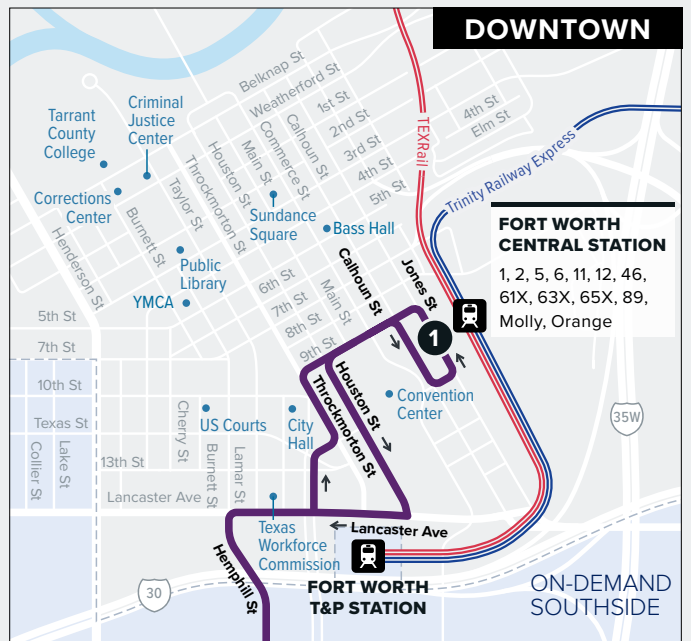

Hemphill

Map Key

- Route Line
- Scheduled Timepoint
- Transfer Center
- Transfer to other buses
- Trinity Metro On-Demand
- Rail Station

Purchase tickets or plan your trip with our mobile app:

Download from your app store.

La Gran Plaza Transfer Center Bus Bay D	Hemphill & Berry	Hemphill & Magnolia	Fort Worth Central Station Bus Bay G
4	3	2	1
4:45	4:53	4:58	5:15
5:15	5:23	5:28	5:45
5:45	5:53	5:58	6:15
6:15	6:23	6:28	6:45
6:30	6:38	6:43	7:00

FROM DOWNTOWN

Fort Worth Central Station Bus Bay G	Hemphill & Magnolia	Hemphill & Berry	La Gran Plaza Transfer Center Bus Bay D
1	2	3	4
5:15	5:28	5:38	5:50
5:45	5:58	6:08	6:20
6:15	6:28	6:38	6:50
6:30	6:43	6:53	7:05
6:45	6:58	7:08	7:20

FROM DOWNTOWN

Fort Worth Central Station Bus Bay G	Hemphill & Magnolia	Hemphill & Berry	La Gran Plaza Transfer Center Bus Bay D
1	2	3	4
5:45	5:58	6:08	6:20
6:15	6:28	6:38	6:50
6:45	6:58	7:08	7:20
7:15	7:28	7:38	7:50
7:45	7:58	8:08	8:20
8:15	8:28	8:38	8:50
8:30	8:43	8:53	9:05
8:45	8:58	9:08	9:20
9:00	9:13	9:23	9:35