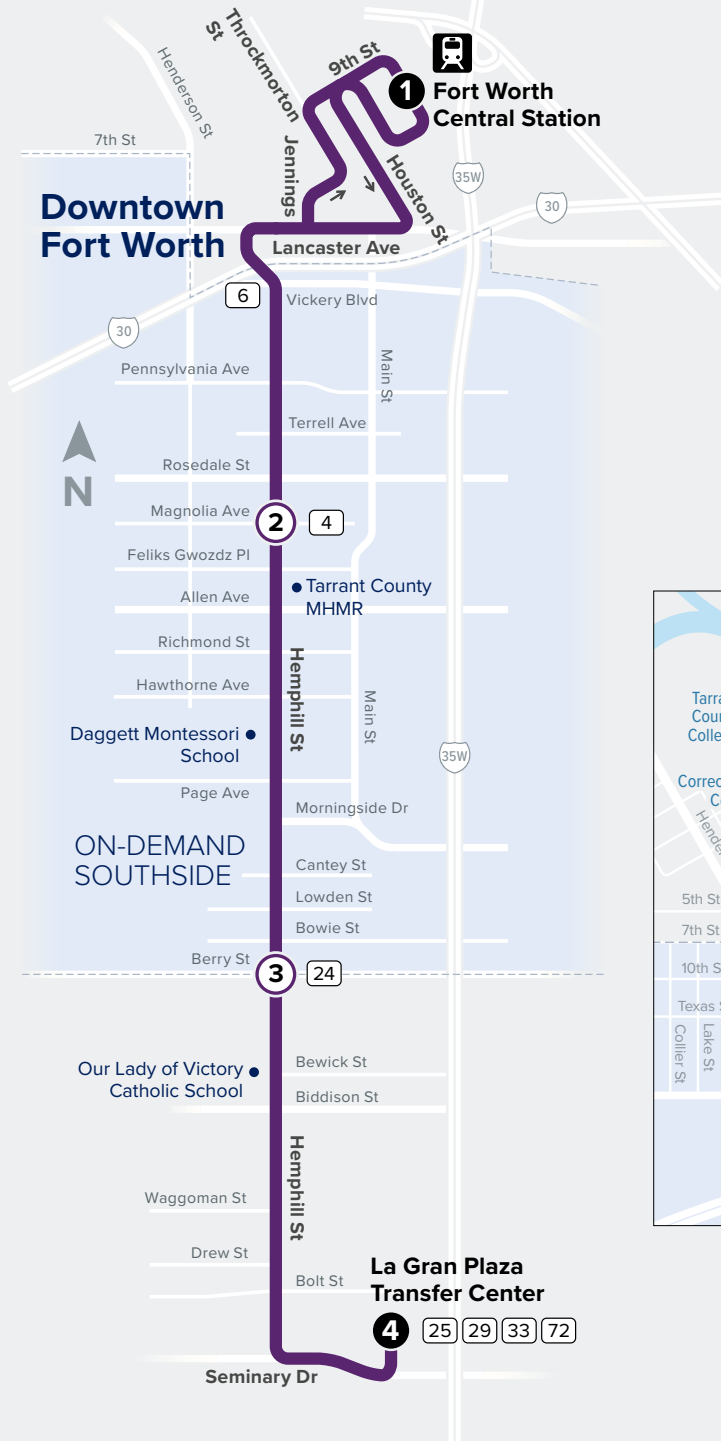

Hemphill

Map Key

- Route Line
- Scheduled Timepoint
- Transfer Center
- Transfer to other buses
- Trinity Metro On-Demand
- Rail Station

Purchase tickets or plan your trip with our mobile app:

Download from your app store.

La Gran Plaza Transfer Center Bus Bay D	Hemphill & Berry	Hemphill & Magnolia	Fort Worth Central Station Bus Bay G
4	3	2	1
4:45	4:53	4:58	5:15
5:15	5:23	5:28	5:45
5:45	5:53	5:58	6:15
6:15	6:23	6:28	6:45
6:30	6:38	6:43	7:00

FROM DOWNTOWN

Fort Worth Central Station Bus Bay G	Hemphill & Magnolia	Hemphill & Berry	La Gran Plaza Transfer Center Bus Bay D
1	2	3	4
5:15	5:28	5:38	5:50
5:45	5:58	6:08	6:20
6:15	6:28	6:38	6:50
6:30	6:43	6:53	7:05
6:45	6:58	7:08	7:20

FROM DOWNTOWN

Fort Worth Central Station Bus Bay G	Hemphill & Magnolia	Hemphill & Berry	La Gran Plaza Transfer Center Bus Bay D
1	2	3	4
5:45	5:58	6:08	6:20
6:15	6:28	6:38	6:50
6:45	6:58	7:08	7:20
7:15	7:28	7:38	7:50
7:45	7:58	8:08	8:20
8:15	8:28	8:38	8:50
8:30	8:43	8:53	9:05
8:45	8:58	9:08	9:20
9:00	9:13	9:23	9:35