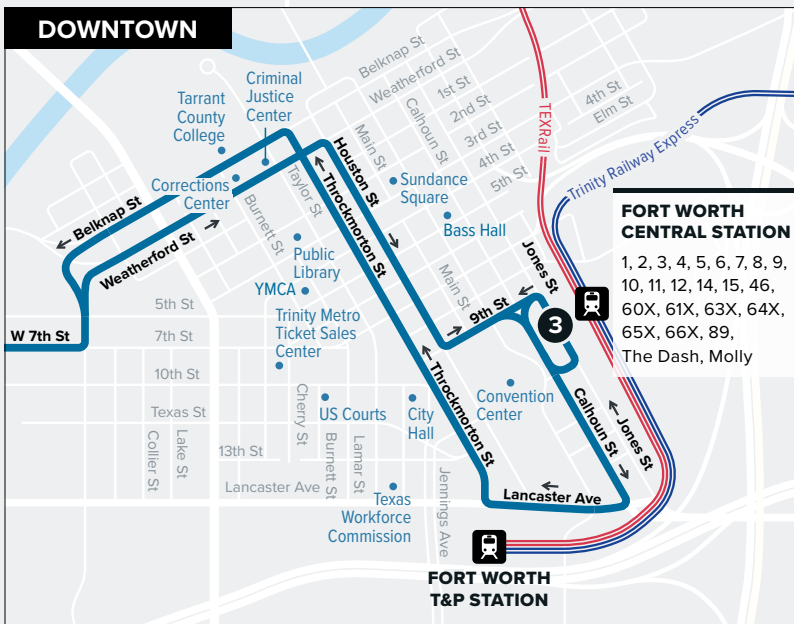

Bailey

10

FORT WORTH CENTRAL STATION
 1, 2, 3, 4, 5, 6, 7, 8, 9, 10, 11, 12, 14, 15, 46, 60X, 61X, 63X, 64X, 65X, 66X, 89, The Dash, Molly

Map Key

-  Route Line
-  Scheduled Timepoint
-  Transfer Center
-  Transfer to other buses
-  Rail Station

WEEKDAYS

TO DOWNTOWN

Sondra & Bailey	Carroll & Weisenberger	Fort Worth Central Station
1	2	3
5:47	5:56	6:15
6:47	6:56	7:15
7:47	7:56	8:15
8:47	8:56	9:15
9:47	9:56	10:15
10:47	10:56	11:15
11:47	11:56	12:15
12:47	12:56	1:15
1:47	1:56	2:15
2:47	2:56	3:15
3:47	3:56	4:15
4:47	4:56	5:15
5:47	5:56	6:15
6:47	6:56	7:15

FROM DOWNTOWN

Fort Worth Central Station	Carroll & Weisenberger	Sondra & Bailey
3	2	1
6:15	6:34	6:45
7:15	7:34	7:45
8:15	8:34	8:45
9:15	9:34	9:45
10:15	10:34	10:45
11:15	11:34	11:45
12:15	12:34	12:45
1:15	1:34	1:45
2:15	2:34	2:45
3:15	3:34	3:45
4:15	4:34	4:45
5:15	5:34	5:45
6:15	6:34	6:45
7:15	7:34	7:45

WEEKENDS & MAJOR HOLIDAYS

FROM DOWNTOWN

Fort Worth Central Station	Carroll & Weisenberger	Sondra & Bailey
3	2	1
7:15	7:34	7:45
8:15	8:34	8:45
9:15	9:34	9:45
10:15	10:34	10:45
11:15	11:34	11:45
12:15	12:34	12:45
1:15	1:34	1:45
2:15	2:34	2:45
3:15	3:34	3:45
4:15	4:34	4:45
5:15	5:34	5:45
6:15	6:34	6:45
7:15	7:34	7:45