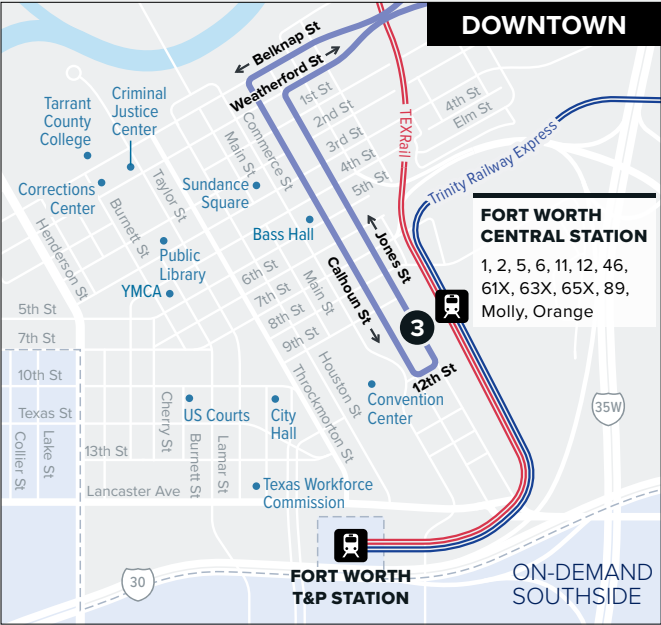

## North Beach/ Mercantile Center Station

### Map Key

- Route Line
- Scheduled Timepoint
- Transfer Center
- Transfer to other buses
- Trinity Metro On-Demand
- Rail Station

Purchase tickets or plan your trip with our mobile app:  
  
 Download from your app store.

## FROM DOWNTOWN

Fort Worth Central Station Bus Bay A	Walmart	Mercantile Center Station Bus Bay B
③	②	①
6:00	6:12	6:26
6:30	6:42	6:56
7:00	7:12	7:26
7:30	7:42	7:56
8:00	8:12	8:26
8:30	8:42	8:56
9:00	9:12	9:26
9:30	9:42	9:56
10:30	10:42	10:56
11:30	11:42	11:56
12:30	12:42	12:56
1:30	1:42	1:56
2:30	2:42	2:56
3:30	3:42	3:56
4:00	4:12	4:26
4:30	4:42	4:56
5:00	5:12	5:26
5:30	5:42	5:56
6:00	6:12	6:26
6:30	6:42	6:56
7:30	7:42	7:56
8:30	8:42	8:56
9:30	9:42	9:56
10:30	10:42	10:56

## FROM DOWNTOWN

Fort Worth Central Station Bus Bay A	Walmart	Mercantile Center Station Bus Bay B
③	②	①
6:30	6:42	6:56
7:30	7:42	7:56
8:30	8:42	8:56
9:30	9:42	9:56
10:30	10:42	10:56
11:30	11:42	11:56
12:30	12:42	12:56
1:30	1:42	1:56
2:30	2:42	2:56
3:30	3:42	3:56
4:30	4:42	4:56
5:30	5:42	5:56
6:30	6:42	6:56
7:30	7:42	7:56
8:30	8:42	8:56
9:30	9:42	9:56
*10:30	10:42	10:56