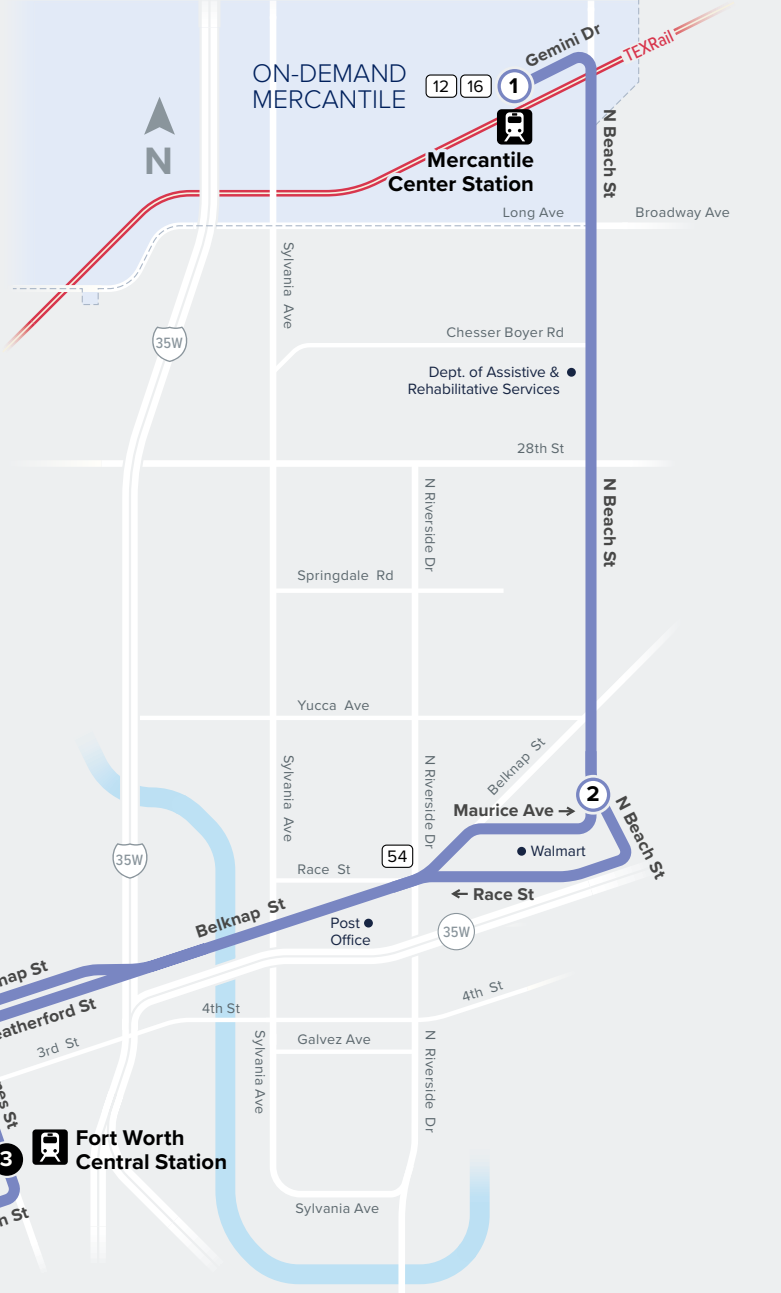

## North Beach/ Mercantile Center Station

### Map Key

- Route Line
- Scheduled Timepoint
- Transfer Center
- Transfer to other buses
- Trinity Metro On-Demand
- Rail Station

Purchase tickets or plan your trip with our mobile app:  
  
 Download from your app store.

## TO DOWNTOWN

Mercantile Center Station Bus Bay B	Walmart	Fort Worth Central Station Bus Bay A
①	②	③
5:23	5:37	5:50
5:53	6:07	6:20
6:23	6:37	6:50
6:53	7:07	7:20
7:23	7:37	7:50
7:53	8:07	8:20
8:23	8:37	8:50
8:53	9:07	9:20
9:53	10:07	10:20
10:53	11:07	11:20
11:53	12:07	12:20
12:53	1:07	1:20
1:53	2:07	2:20
2:53	3:07	3:20
3:53	4:07	4:20
4:23	4:37	4:50
4:53	5:07	5:20
5:23	5:37	5:50
5:53	6:07	6:20
6:23	6:37	6:50
6:53	7:07	7:20
7:53	8:07	8:20
8:53	9:07	9:20
9:48	10:02	10:15
10:48	11:02	11:15

## FROM DOWNTOWN

Fort Worth Central Station Bus Bay A	Walmart	Mercantile Center Station Bus Bay B
③	②	①
6:00	6:12	6:26
6:30	6:42	6:56
7:00	7:12	7:26
7:30	7:42	7:56
8:00	8:12	8:26
8:30	8:42	8:56
9:00	9:12	9:26
9:30	9:42	9:56
10:30	10:42	10:56
11:30	11:42	11:56
12:30	12:42	12:56
1:30	1:42	1:56
2:30	2:42	2:56
3:30	3:42	3:56
4:00	4:12	4:26
4:30	4:42	4:56
5:00	5:12	5:26
5:30	5:42	5:56
6:00	6:12	6:26
6:30	6:42	6:56
7:30	7:42	7:56
8:30	8:42	8:56
9:30	9:42	9:56
10:30	10:42	10:56