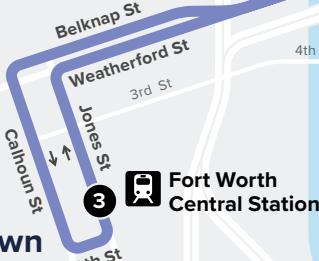

11

North Beach/ Mercantile Center

Map Key

- Route Line
- Scheduled Timepoint
- Transfer Center
- Transfer to other buses
- Rail Station

Downtown Fort Worth

WEEKDAYS

AM Times

PM Times

TO DOWNTOWN

Mercantile Center Station Bus Bay B	Walmart	Fort Worth Central Station Bus Bay A
1	2	3
5:23	5:37	5:50
5:53	6:07	6:20
6:23	6:37	6:50
6:53	7:07	7:20
7:23	7:37	7:50
7:53	8:07	8:20
8:23	8:37	8:50
8:53	9:07	9:20
9:53	10:07	10:20
10:53	11:07	11:20
11:53	12:07	12:20
12:53	1:07	1:20
1:53	2:07	2:20
2:53	3:07	3:20
3:53	4:07	4:20
4:23	4:37	4:50
4:53	5:07	5:20
5:23	5:37	5:50
5:53	6:07	6:20
6:23	6:37	6:50
6:53	7:07	7:20
7:53	8:07	8:20
8:53	9:07	9:20
9:48	10:02	10:15
10:48	11:02	11:15

FROM DOWNTOWN

Fort Worth Central Station Bus Bay A	Walmart	Mercantile Center Station Bus Bay B
3	2	1
6:00	6:12	6:26
6:30	6:42	6:56
7:00	7:12	7:26
7:30	7:42	7:56
8:00	8:12	8:26
8:30	8:42	8:56
9:00	9:12	9:26
9:30	9:42	9:56
10:30	10:42	10:56
11:30	11:42	11:56
12:30	12:42	12:56
1:30	1:42	1:56
2:30	2:42	2:56
3:30	3:42	3:56
4:00	4:12	4:26
4:30	4:42	4:56
5:00	5:12	5:26
5:30	5:42	5:56
6:00	6:12	6:26
6:30	6:42	6:56
7:30	7:42	7:56
8:30	8:42	8:56
9:30	9:42	9:56
10:30	10:42	10:56

* Trip operates on Saturday only.

FROM DOWNTOWN

Fort Worth Central Station Bus Bay A	Walmart	Mercantile Center Station Bus Bay B
3	2	1
6:30	6:42	6:56
7:30	7:42	7:56
8:30	8:42	8:56
9:30	9:42	9:56
10:30	10:42	10:56
11:30	11:42	11:56
12:30	12:42	12:56
1:30	1:42	1:56
2:30	2:42	2:56
3:30	3:42	3:56
4:30	4:42	4:56
5:30	5:42	5:56
6:30	6:42	6:56
7:30	7:42	7:56
8:30	8:42	8:56
9:30	9:42	9:56
*10:30	10:42	10:56