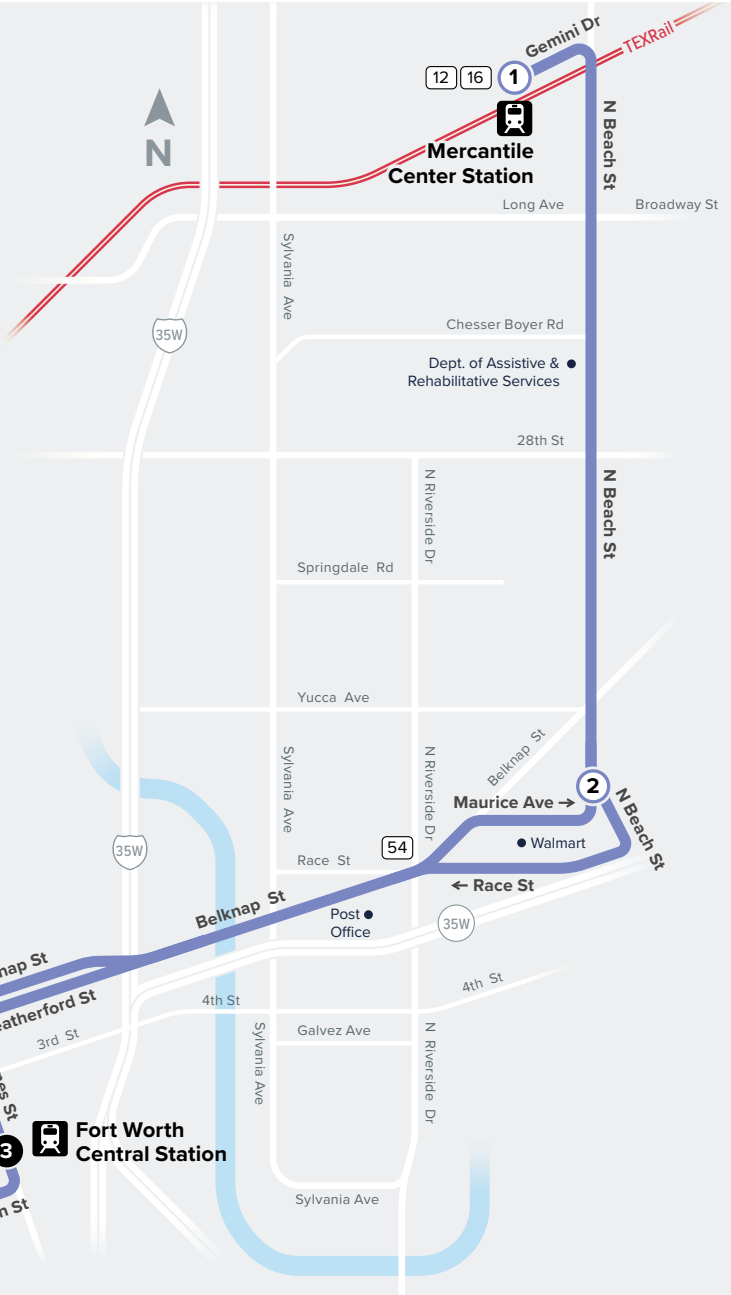

11

North Beach/ Mercantile Center

Map Key

- Route Line
- Scheduled Timepoint
- Transfer Center
- Transfer to other buses
- Rail Station

Downtown Fort Worth

WEEKDAYS

AM Times

PM Times

TO DOWNTOWN

Mercantile Center Station Bus Bay B	Walmart	Fort Worth Central Station Bus Bay A
1	2	3
5:23	5:37	5:50
5:53	6:07	6:20
6:23	6:37	6:50
6:53	7:07	7:20
7:23	7:37	7:50
7:53	8:07	8:20
8:23	8:37	8:50
8:53	9:07	9:20
9:53	10:07	10:20
10:53	11:07	11:20
11:53	12:07	12:20
12:53	1:07	1:20
1:53	2:07	2:20
2:53	3:07	3:20
3:53	4:07	4:20
4:23	4:37	4:50
4:53	5:07	5:20
5:23	5:37	5:50
5:53	6:07	6:20
6:23	6:37	6:50
6:53	7:07	7:20
7:53	8:07	8:20
8:53	9:07	9:20
9:48	10:02	10:15
10:48	11:02	11:15

FROM DOWNTOWN

Fort Worth Central Station Bus Bay A	Walmart	Mercantile Center Station Bus Bay B
3	2	1
6:00	6:12	6:26
6:30	6:42	6:56
7:00	7:12	7:26
7:30	7:42	7:56
8:00	8:12	8:26
8:30	8:42	8:56
9:00	9:12	9:26
9:30	9:42	9:56
10:30	10:42	10:56
11:30	11:42	11:56
12:30	12:42	12:56
1:30	1:42	1:56
2:30	2:42	2:56
3:30	3:42	3:56
4:00	4:12	4:26
4:30	4:42	4:56
5:00	5:12	5:26
5:30	5:42	5:56
6:00	6:12	6:26
6:30	6:42	6:56
7:30	7:42	7:56
8:30	8:42	8:56
9:30	9:42	9:56
10:30	10:42	10:56

* Trip operates on Saturday only.

FROM DOWNTOWN

Fort Worth Central Station Bus Bay A	Walmart	Mercantile Center Station Bus Bay B
3	2	1
6:30	6:42	6:56
7:30	7:42	7:56
8:30	8:42	8:56
9:30	9:42	9:56
10:30	10:42	10:56
11:30	11:42	11:56
12:30	12:42	12:56
1:30	1:42	1:56
2:30	2:42	2:56
3:30	3:42	3:56
4:30	4:42	4:56
5:30	5:42	5:56
6:30	6:42	6:56
7:30	7:42	7:56
8:30	8:42	8:56
9:30	9:42	9:56
*10:30	10:42	10:56