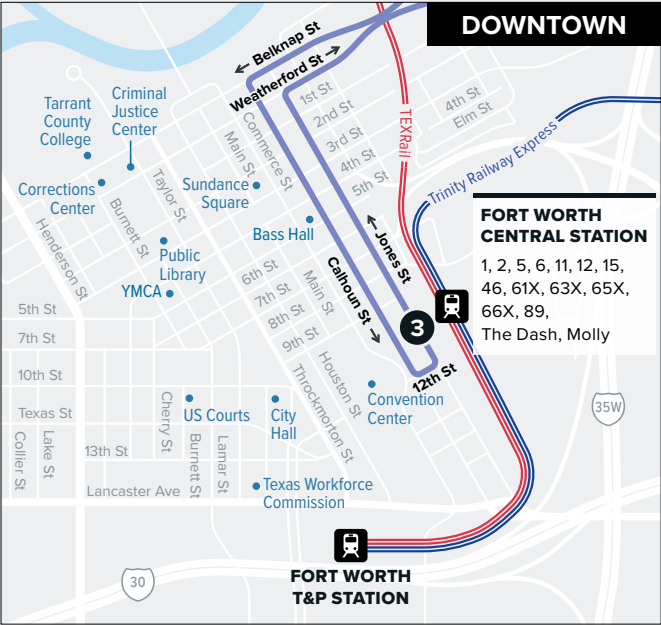

11

North Beach/ Mercantile Center

Map Key

- Route Line
- Scheduled Timepoint
- Transfer Center
- Transfer to other buses
- Rail Station

Downtown Fort Worth

WEEKDAYS

AM Times

PM Times

TO DOWNTOWN

Mercantile Center Station Bus Bay B	Walmart	Fort Worth Central Station Bus Bay A
1	2	3
5:23	5:37	5:50
5:53	6:07	6:20
6:23	6:37	6:50
6:53	7:07	7:20
7:23	7:37	7:50
7:53	8:07	8:20
8:23	8:37	8:50
8:53	9:07	9:20
9:53	10:07	10:20
10:53	11:07	11:20
11:53	12:07	12:20
12:53	1:07	1:20
1:53	2:07	2:20
2:53	3:07	3:20
3:53	4:07	4:20
4:23	4:37	4:50
4:53	5:07	5:20
5:23	5:37	5:50
5:53	6:07	6:20
6:23	6:37	6:50
6:53	7:07	7:20
7:53	8:07	8:20
8:53	9:07	9:20
9:48	10:02	10:15
10:48	11:02	11:15

FROM DOWNTOWN

Fort Worth Central Station Bus Bay A	Walmart	Mercantile Center Station Bus Bay B
3	2	1
6:00	6:12	6:26
6:30	6:42	6:56
7:00	7:12	7:26
7:30	7:42	7:56
8:00	8:12	8:26
8:30	8:42	8:56
9:00	9:12	9:26
9:30	9:42	9:56
10:30	10:42	10:56
11:30	11:42	11:56
12:30	12:42	12:56
1:30	1:42	1:56
2:30	2:42	2:56
3:30	3:42	3:56
4:00	4:12	4:26
4:30	4:42	4:56
5:00	5:12	5:26
5:30	5:42	5:56
6:00	6:12	6:26
6:30	6:42	6:56
7:30	7:42	7:56
8:30	8:42	8:56
9:30	9:42	9:56
10:30	10:42	10:56

* Trip operates on Saturday only.

FROM DOWNTOWN

Fort Worth Central Station Bus Bay A	Walmart	Mercantile Center Station Bus Bay B
3	2	1
6:30	6:42	6:56
7:30	7:42	7:56
8:30	8:42	8:56
9:30	9:42	9:56
10:30	10:42	10:56
11:30	11:42	11:56
12:30	12:42	12:56
1:30	1:42	1:56
2:30	2:42	2:56
3:30	3:42	3:56
4:30	4:42	4:56
5:30	5:42	5:56
6:30	6:42	6:56
7:30	7:42	7:56
8:30	8:42	8:56
9:30	9:42	9:56
*10:30	10:42	10:56