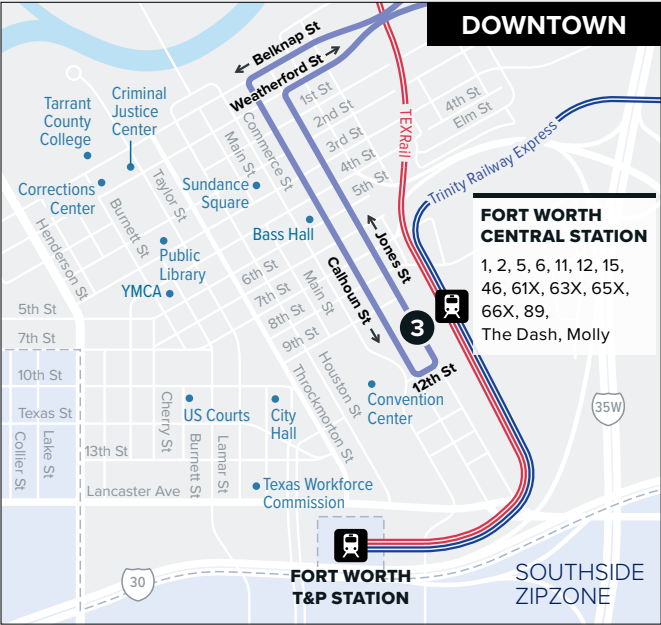

11

North Beach/ Mercantile Center Station

Map Key

- Route Line
- Scheduled Timepoint
- Transfer Center
- Transfer to other buses
- ZIPZONE
- Rail Station

Purchase tickets or plan your trip with our mobile app:
 GoPass
 Download from your app store.

1001 Jones St
 Fort Worth, Texas 76102
 Customer Care: (817) 215-8600
 RIDETRINITYMETRO.org | @TrinityMetro

Effective
 February 19, 2024

WEEKDAYS

AM Times

PM Times

TO DOWNTOWN

Mercantile Center Station Bus Bay B	Walmart	Fort Worth Central Station Bus Bay A
①	②	③
5:23	5:37	5:50
5:53	6:07	6:20
6:23	6:37	6:50
6:53	7:07	7:20
7:23	7:37	7:50
7:53	8:07	8:20
8:23	8:37	8:50
8:53	9:07	9:20
9:53	10:07	10:20
10:53	11:07	11:20
11:53	12:07	12:20
12:53	1:07	1:20
1:53	2:07	2:20
2:53	3:07	3:20
3:53	4:07	4:20
4:23	4:37	4:50
4:53	5:07	5:20
5:23	5:37	5:50
5:53	6:07	6:20
6:23	6:37	6:50
6:53	7:07	7:20
7:53	8:07	8:20
8:53	9:07	9:20
9:48	10:02	10:15
10:48	11:02	11:15

FROM DOWNTOWN

Fort Worth Central Station Bus Bay A	Walmart	Mercantile Center Station Bus Bay B
③	②	①
6:00	6:12	6:26
6:30	6:42	6:56
7:00	7:12	7:26
7:30	7:42	7:56
8:00	8:12	8:26
8:30	8:42	8:56
9:00	9:12	9:26
9:30	9:42	9:56
10:30	10:42	10:56
11:30	11:42	11:56
12:30	12:42	12:56
1:30	1:42	1:56
2:30	2:42	2:56
3:30	3:42	3:56
4:00	4:12	4:26
4:30	4:42	4:56
5:00	5:12	5:26
5:30	5:42	5:56
6:00	6:12	6:26
6:30	6:42	6:56
7:30	7:42	7:56
8:30	8:42	8:56
9:30	9:42	9:56
10:30	10:42	10:56

* Trip operates on Saturday only.

FROM DOWNTOWN

Fort Worth Central Station Bus Bay A	Walmart	Mercantile Center Station Bus Bay B
③	②	①
6:30	6:42	6:56
7:30	7:42	7:56
8:30	8:42	8:56
9:30	9:42	9:56
10:30	10:42	10:56
11:30	11:42	11:56
12:30	12:42	12:56
1:30	1:42	1:56
2:30	2:42	2:56
3:30	3:42	3:56
4:30	4:42	4:56
5:30	5:42	5:56
6:30	6:42	6:56
7:30	7:42	7:56
8:30	8:42	8:56
9:30	9:42	9:56
*10:30	10:42	10:56