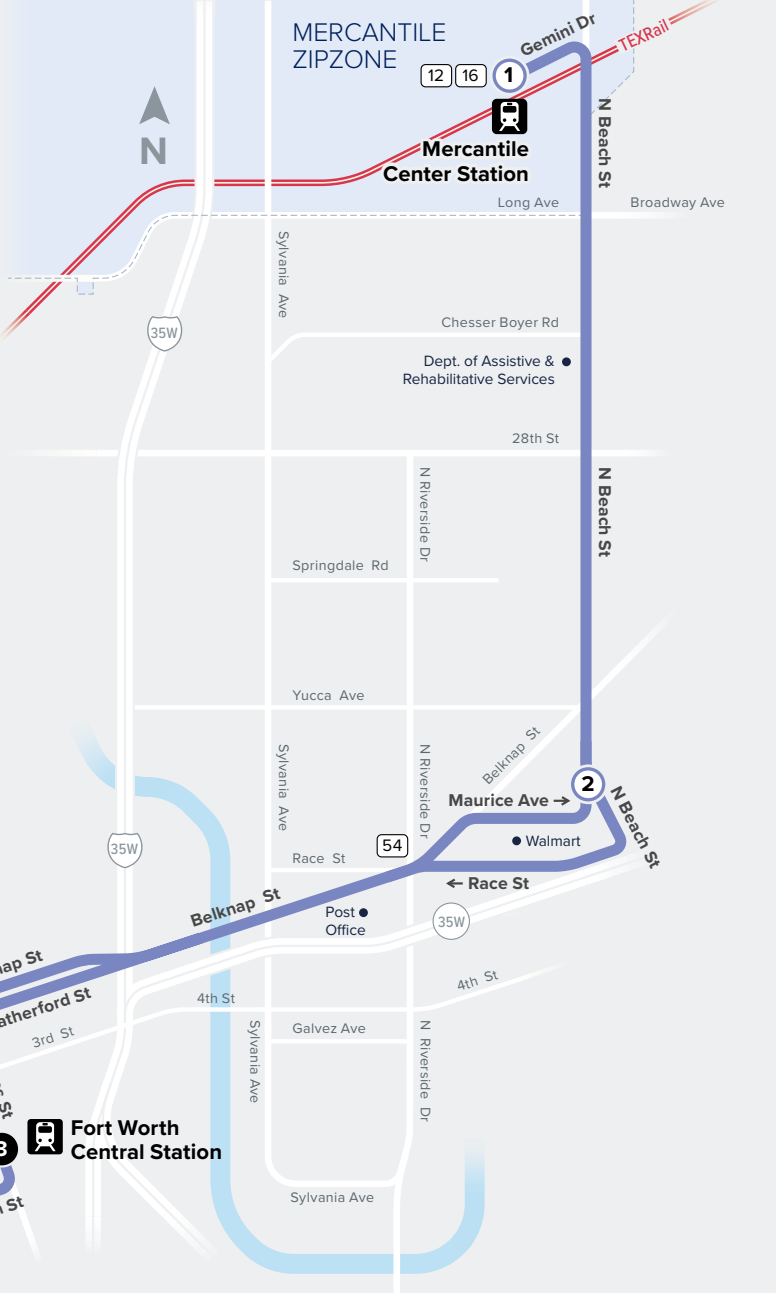

11

North Beach/ Mercantile Center Station

Map Key

- Route Line
- Scheduled Timepoint
- Transfer Center
- Transfer to other buses
- ZIPZONE
- Rail Station

Purchase tickets or plan your trip with our mobile app:
 GoPass
 Download from your app store.

1001 Jones St
 Fort Worth, Texas 76102
 Customer Care: (817) 215-8600
 RIDETRINITYMETRO.org | @TrinityMetro

Effective
 February 19, 2024

WEEKDAYS

AM Times

PM Times

TO DOWNTOWN

Mercantile Center Station Bus Bay B	Walmart	Fort Worth Central Station Bus Bay A
①	②	③
5:23	5:37	5:50
5:53	6:07	6:20
6:23	6:37	6:50
6:53	7:07	7:20
7:23	7:37	7:50
7:53	8:07	8:20
8:23	8:37	8:50
8:53	9:07	9:20
9:53	10:07	10:20
10:53	11:07	11:20
11:53	12:07	12:20
12:53	1:07	1:20
1:53	2:07	2:20
2:53	3:07	3:20
3:53	4:07	4:20
4:23	4:37	4:50
4:53	5:07	5:20
5:23	5:37	5:50
5:53	6:07	6:20
6:23	6:37	6:50
6:53	7:07	7:20
7:53	8:07	8:20
8:53	9:07	9:20
9:48	10:02	10:15
10:48	11:02	11:15

FROM DOWNTOWN

Fort Worth Central Station Bus Bay A	Walmart	Mercantile Center Station Bus Bay B
③	②	①
6:00	6:12	6:26
6:30	6:42	6:56
7:00	7:12	7:26
7:30	7:42	7:56
8:00	8:12	8:26
8:30	8:42	8:56
9:00	9:12	9:26
9:30	9:42	9:56
10:30	10:42	10:56
11:30	11:42	11:56
12:30	12:42	12:56
1:30	1:42	1:56
2:30	2:42	2:56
3:30	3:42	3:56
4:00	4:12	4:26
4:30	4:42	4:56
5:00	5:12	5:26
5:30	5:42	5:56
6:00	6:12	6:26
6:30	6:42	6:56
7:30	7:42	7:56
8:30	8:42	8:56
9:30	9:42	9:56
10:30	10:42	10:56

* Trip operates on Saturday only.

FROM DOWNTOWN

Fort Worth Central Station Bus Bay A	Walmart	Mercantile Center Station Bus Bay B
③	②	①
6:30	6:42	6:56
7:30	7:42	7:56
8:30	8:42	8:56
9:30	9:42	9:56
10:30	10:42	10:56
11:30	11:42	11:56
12:30	12:42	12:56
1:30	1:42	1:56
2:30	2:42	2:56
3:30	3:42	3:56
4:30	4:42	4:56
5:30	5:42	5:56
6:30	6:42	6:56
7:30	7:42	7:56
8:30	8:42	8:56
9:30	9:42	9:56
*10:30	10:42	10:56