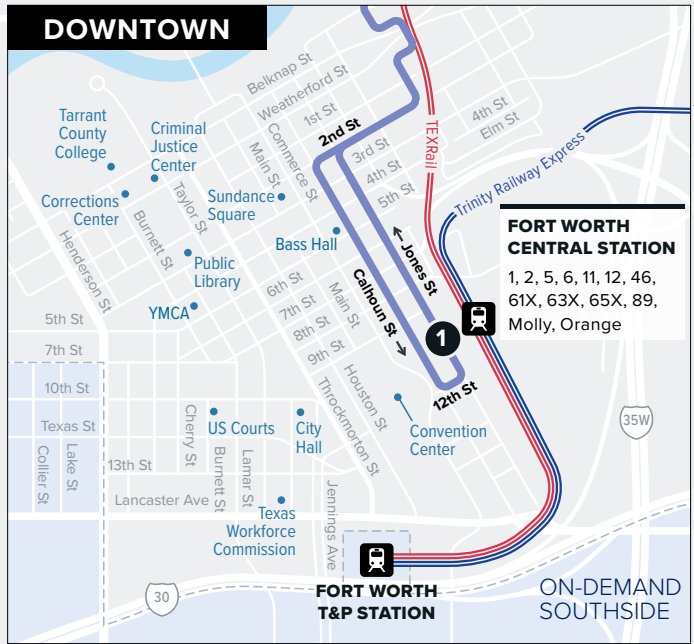

## Samuels/ Mercantile Center Station

The highlighted area is served by outbound trips only.

### Map Key

-  Route Line
-  Scheduled Timepoint
-  Transfer Center
-  Transfer to other buses
-  Trinity Metro On-Demand
-  Rail Station

**FORT WORTH CENTRAL STATION**  
1, 2, 5, 6, 11, 12, 46, 61X, 63X, 65X, 89, Molly, Orange

\* Trip operates on Saturday only.

## FROM DOWNTOWN

Fort Worth Central Station Bus Bay B	Samuels & 14th	Main & Exchange	Arrive North Side Station Bus Bay B	Depart North Side Station Bus Bay A	Long & Deen	Mercantile Center Station Bus Bay A
<b>1</b>	<b>2</b>	<b>3</b>	<b>4</b>	<b>4</b>	<b>5</b>	<b>6</b>
6:20	6:30	6:36	6:41	6:44	6:51	7:12
7:20	7:30	7:36	7:41	7:44	7:51	8:12
8:20	8:30	8:36	8:41	8:44	8:51	9:12
9:20	9:30	9:36	9:41	9:44	9:51	10:12
10:20	10:30	10:36	10:41	10:44	10:51	11:12
11:20	11:30	11:36	11:41	11:44	11:51	12:12
12:20	12:30	12:36	12:41	12:44	12:51	1:12
1:20	1:30	1:36	1:41	1:44	1:51	2:12
2:20	2:30	2:36	2:41	2:44	2:51	3:12
3:20	3:30	3:36	3:41	3:44	3:51	4:12
4:20	4:30	4:36	4:41	4:44	4:51	5:12
5:20	5:30	5:36	5:41	5:44	5:51	6:12
6:20	6:30	6:36	6:41	6:44	6:51	7:12
7:20	7:30	7:36	7:41	7:44	7:51	8:12
8:20	8:30	8:36	8:41	8:44	8:51	9:12
*9:20	9:30	9:36	9:41	9:44	9:51	10:12