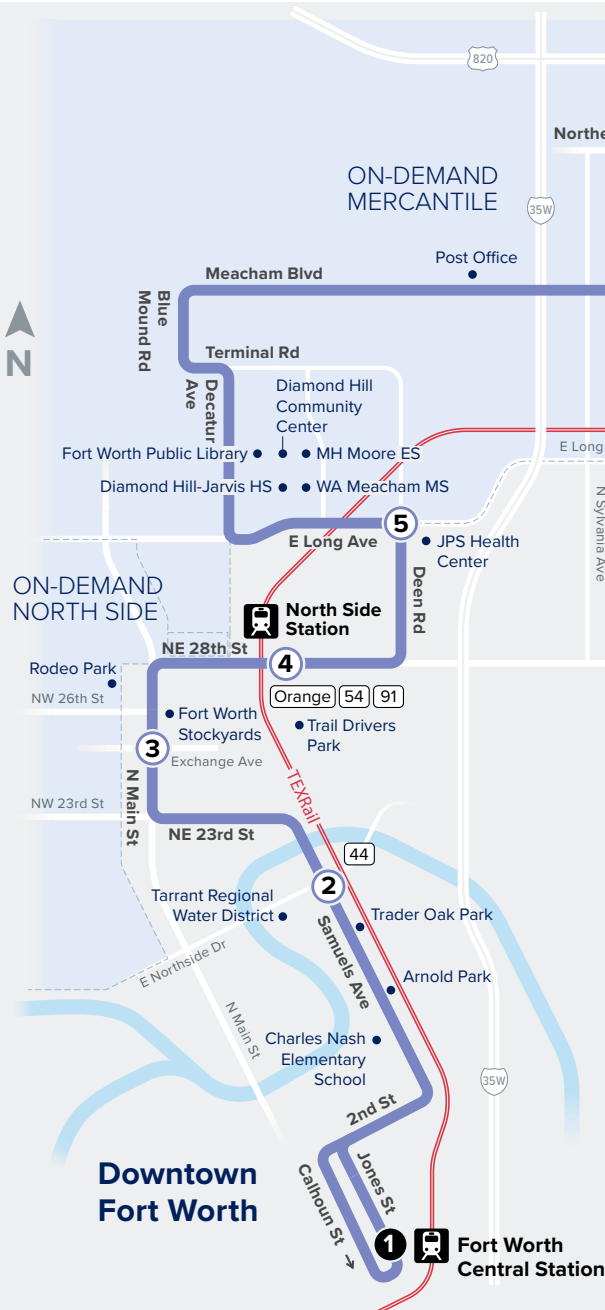

## Samuels/ Mercantile Center Station

The highlighted area is served by outbound trips only.

### Map Key

-  Route Line
-  Scheduled Timepoint
-  Transfer Center
-  Transfer to other buses
-  Trinity Metro On-Demand
-  Rail Station

**FORT WORTH CENTRAL STATION**  
1, 2, 5, 6, 11, 12, 46, 61X, 63X, 65X, 89, Molly, Orange

\* Trip operates on Saturday only.

## FROM DOWNTOWN

Fort Worth Central Station Bus Bay B	Samuels & 14th	Main & Exchange	Arrive North Side Station Bus Bay B	Depart North Side Station Bus Bay A	Long & Deen	Mercantile Center Station Bus Bay A
<b>1</b>	<b>2</b>	<b>3</b>	<b>4</b>	<b>4</b>	<b>5</b>	<b>6</b>
6:20	6:30	6:36	6:41	6:44	6:51	7:12
7:20	7:30	7:36	7:41	7:44	7:51	8:12
8:20	8:30	8:36	8:41	8:44	8:51	9:12
9:20	9:30	9:36	9:41	9:44	9:51	10:12
10:20	10:30	10:36	10:41	10:44	10:51	11:12
11:20	11:30	11:36	11:41	11:44	11:51	12:12
12:20	12:30	12:36	12:41	12:44	12:51	1:12
1:20	1:30	1:36	1:41	1:44	1:51	2:12
2:20	2:30	2:36	2:41	2:44	2:51	3:12
3:20	3:30	3:36	3:41	3:44	3:51	4:12
4:20	4:30	4:36	4:41	4:44	4:51	5:12
5:20	5:30	5:36	5:41	5:44	5:51	6:12
6:20	6:30	6:36	6:41	6:44	6:51	7:12
7:20	7:30	7:36	7:41	7:44	7:51	8:12
8:20	8:30	8:36	8:41	8:44	8:51	9:12
*9:20	9:30	9:36	9:41	9:44	9:51	10:12