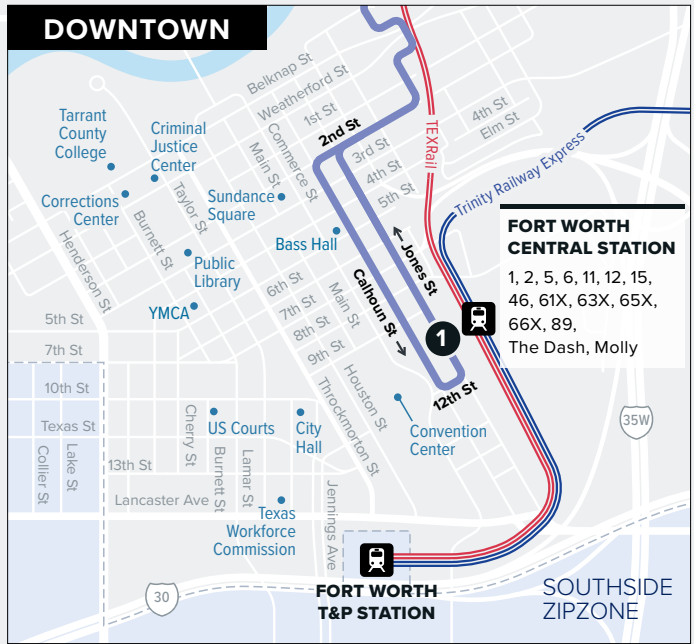

12

Samuels/ Mercantile Center Station

The highlighted area is served by outbound trips only.

Map Key

-  Route Line

-  Scheduled Timepoint

-  Transfer Center

-  Transfer to other buses

-  ZIPZONE

-  Rail Station

FORT WORTH CENTRAL STATION
1, 2, 5, 6, 11, 12, 15, 46, 61X, 63X, 65X, 66X, 89, The Dash, Molly

WEEKDAYS

TO DOWNTOWN

Mercantile Center Station Bus Bay A	Long & Deen	Arrive North Side Station Bus Bay A	Depart North Side Station Bus Bay A	Main & Exchange	Samuels & Northside	Fort Worth Central Station Bus Bay B
6	5	4	4	3	2	1
5:17	5:44	5:50	5:52	5:59	6:04	6:15
5:47	6:14	6:20	6:22	6:29	6:34	6:45
6:17	6:44	6:50	6:52	6:59	7:04	7:15
6:47	7:14	7:20	7:22	7:29	7:34	7:45
7:17	7:44	7:50	7:52	7:59	8:04	8:15
7:47	8:14	8:20	8:22	8:29	8:34	8:45
8:17	8:44	8:50	8:52	8:59	9:04	9:15
8:47	9:14	9:20	9:22	9:29	9:34	9:45
9:17	9:44	9:50	9:52	9:59	10:04	10:15
every 60 minutes						
4:17	4:44	4:50	4:52	4:59	5:04	5:15
every 30 minutes						
7:17	7:44	7:50	7:52	7:59	8:04	8:15
8:17	8:44	8:50	8:52	8:59	9:04	9:15
9:17	9:44	9:50	9:52	9:59	10:04	10:15
10:17	10:44	10:50	10:52	10:59	11:04	11:15

FROM DOWNTOWN

Fort Worth Central Station Bus Bay B	Samuels & Northside	Main & Exchange	Arrive North Side Station Bus Bay A	Depart North Side Station Bus Bay A	Long & Deen	Mercantile Center Station Bus Bay A
1	2	3	4	4	5	6
6:20	6:30	6:36	6:41	6:44	6:51	7:12
6:50	7:00	7:06	7:11	7:14	7:21	7:42
7:20	7:30	7:36	7:41	7:44	7:51	8:12
7:50	8:00	8:06	8:11	8:14	8:21	8:42
8:20	8:30	8:36	8:41	8:44	8:51	9:12
8:50	9:00	9:06	9:11	9:14	9:21	9:42
9:20	9:30	9:36	9:41	9:44	9:51	10:12
every 60 minutes						
3:20	3:30	3:36	3:41	3:44	3:51	4:12
every 30 minutes						
6:20	6:30	6:36	6:41	6:44	6:51	7:12
7:20	7:30	7:36	7:41	7:44	7:51	8:12
8:20	8:30	8:36	8:41	8:44	8:51	9:12
9:20	9:30	9:36	9:41	9:44	9:51	10:12