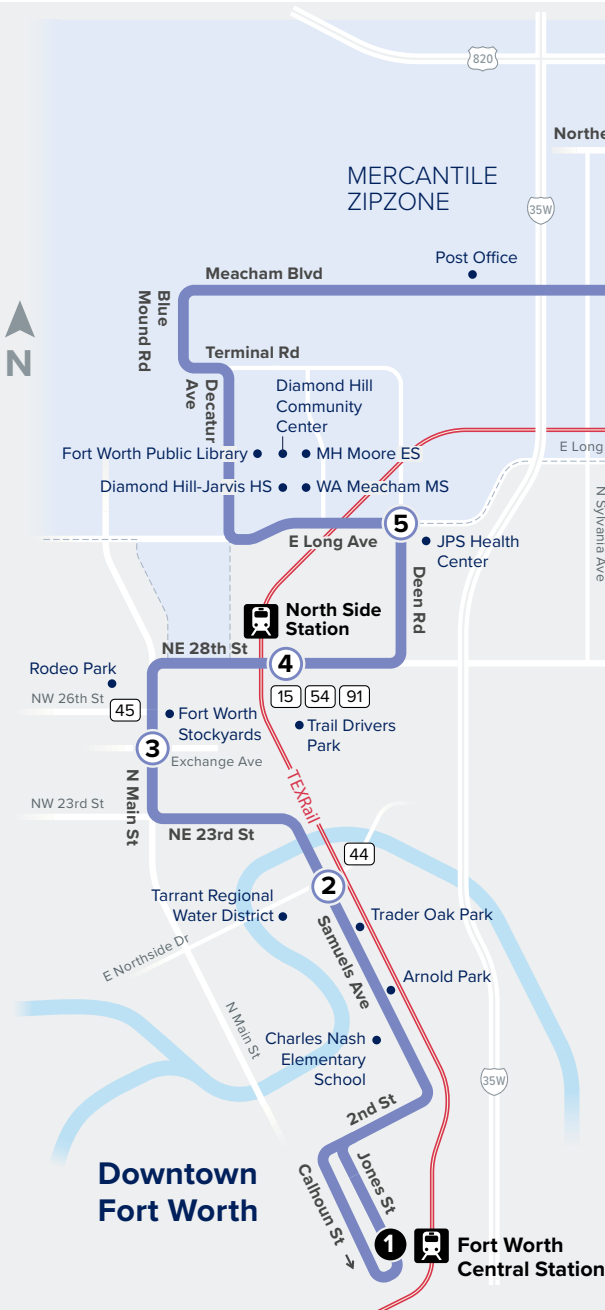

12

Samuels/ Mercantile Center Station

The highlighted area is served by outbound trips only.

Map Key

-  Route Line

-  Scheduled Timepoint

-  Transfer Center

-  Transfer to other buses

-  ZIPZONE

-  Rail Station

FORT WORTH CENTRAL STATION
1, 2, 5, 6, 11, 12, 15, 46, 61X, 63X, 65X, 66X, 89, The Dash, Molly

WEEKDAYS

TO DOWNTOWN

Mercantile Center Station Bus Bay A	Long & Deen	Arrive North Side Station Bus Bay A	Depart North Side Station Bus Bay A	Main & Exchange	Samuels & Northside	Fort Worth Central Station Bus Bay B
6	5	4	4	3	2	1
5:17	5:44	5:50	5:52	5:59	6:04	6:15
5:47	6:14	6:20	6:22	6:29	6:34	6:45
6:17	6:44	6:50	6:52	6:59	7:04	7:15
6:47	7:14	7:20	7:22	7:29	7:34	7:45
7:17	7:44	7:50	7:52	7:59	8:04	8:15
7:47	8:14	8:20	8:22	8:29	8:34	8:45
8:17	8:44	8:50	8:52	8:59	9:04	9:15
8:47	9:14	9:20	9:22	9:29	9:34	9:45
9:17	9:44	9:50	9:52	9:59	10:04	10:15
every 60 minutes						
4:17	4:44	4:50	4:52	4:59	5:04	5:15
every 30 minutes						
7:17	7:44	7:50	7:52	7:59	8:04	8:15
8:17	8:44	8:50	8:52	8:59	9:04	9:15
9:17	9:44	9:50	9:52	9:59	10:04	10:15
10:17	10:44	10:50	10:52	10:59	11:04	11:15

FROM DOWNTOWN

Fort Worth Central Station Bus Bay B	Samuels & Northside	Main & Exchange	Arrive North Side Station Bus Bay A	Depart North Side Station Bus Bay A	Long & Deen	Mercantile Center Station Bus Bay A
1	2	3	4	4	5	6
6:20	6:30	6:36	6:41	6:44	6:51	7:12
6:50	7:00	7:06	7:11	7:14	7:21	7:42
7:20	7:30	7:36	7:41	7:44	7:51	8:12
7:50	8:00	8:06	8:11	8:14	8:21	8:42
8:20	8:30	8:36	8:41	8:44	8:51	9:12
8:50	9:00	9:06	9:11	9:14	9:21	9:42
9:20	9:30	9:36	9:41	9:44	9:51	10:12
every 60 minutes						
3:20	3:30	3:36	3:41	3:44	3:51	4:12
every 30 minutes						
6:20	6:30	6:36	6:41	6:44	6:51	7:12
7:20	7:30	7:36	7:41	7:44	7:51	8:12
8:20	8:30	8:36	8:41	8:44	8:51	9:12
9:20	9:30	9:36	9:41	9:44	9:51	10:12