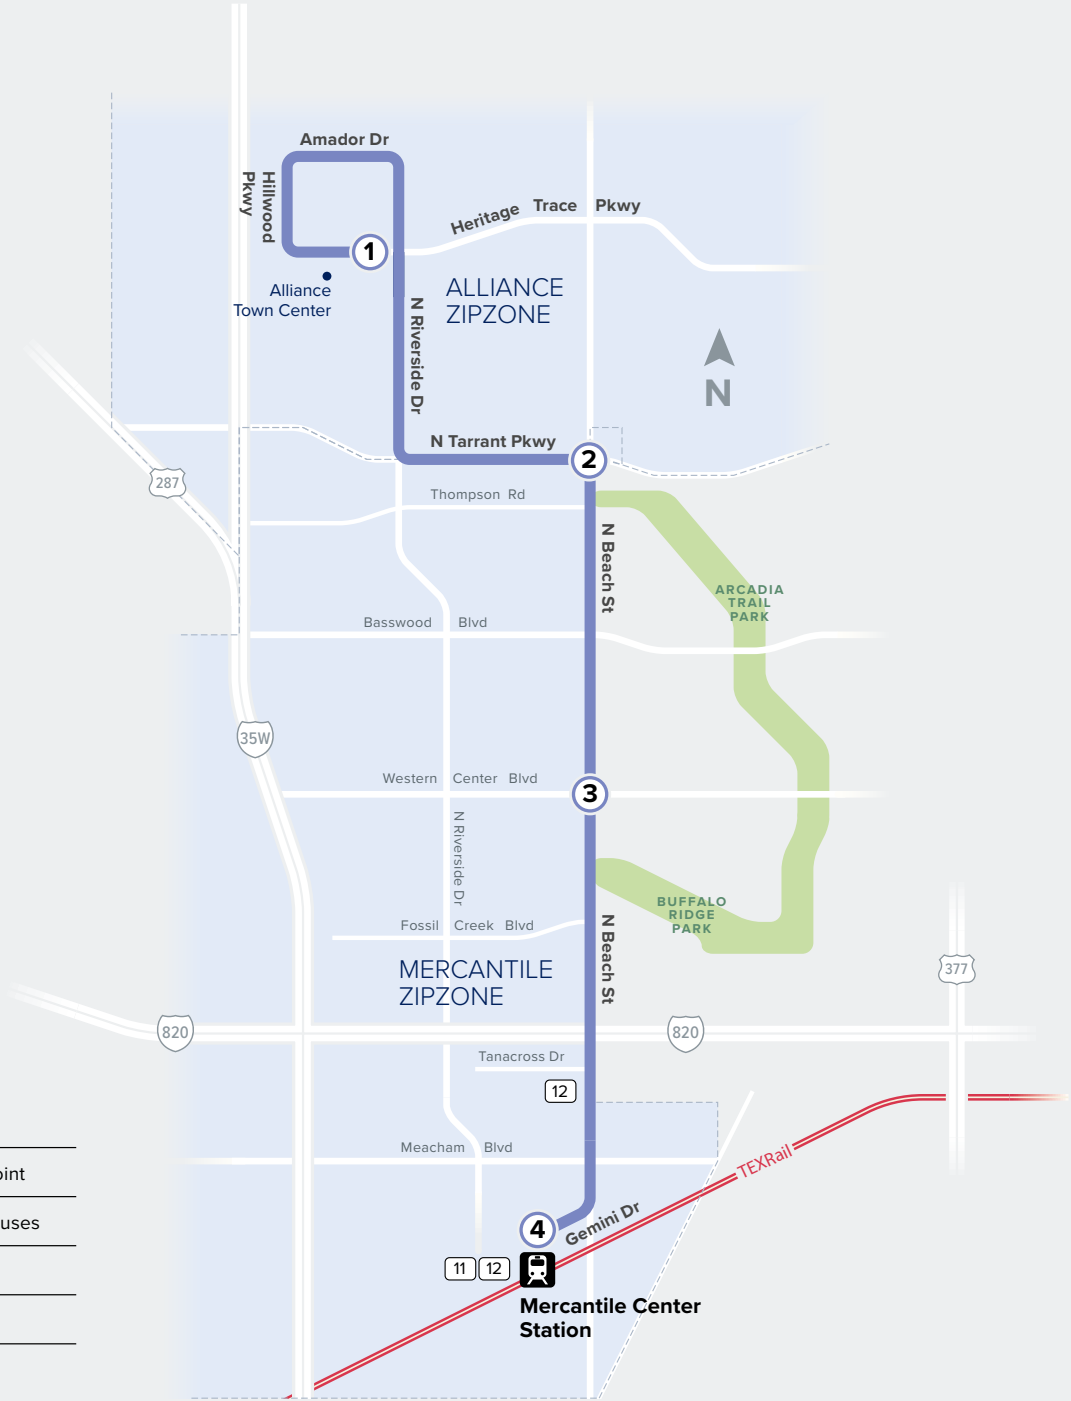

## Alliance Town Center/ Mercantile Center Station

### Map Key

-  Route Line
-  Scheduled Timepoint
-  Transfer to other buses
-  ZIPZONE
-  Rail Station

## TO ALLIANCE TOWN CENTER

Mercantile Center Station Bus Bay C	N Beach & Western Center	N Beach & Tarrant	Heritage Trace & N Riverside
4	3	2	1
5:26	5:36	5:43	5:52
5:56	6:06	6:13	6:22
6:26	6:36	6:43	6:52
6:56	7:06	7:13	7:22
7:26	7:36	7:43	7:52
7:56	8:06	8:13	8:22
8:26	8:36	8:43	8:52
8:56	9:06	9:13	9:22
9:56	10:06	10:13	10:22
10:56	11:06	11:13	11:22
11:56	12:06	12:13	12:22
12:56	1:06	1:13	1:22
1:56	2:06	2:13	2:22
2:56	3:06	3:13	3:22
3:26	3:36	3:43	3:52
3:56	4:06	4:13	4:22
4:26	4:36	4:43	4:52
4:56	5:06	5:13	5:22
5:26	5:36	5:43	5:52
5:56	6:06	6:13	6:22
6:26	6:36	6:43	6:52
6:56	7:06	7:13	7:22
7:56	8:06	8:13	8:22
8:56	9:06	9:13	9:22
9:56	10:06	10:13	10:22
10:56	11:06	11:13	11:22

## TO ALLIANCE TOWN CENTER

Mercantile Center Station Bus Bay C	N Beach & Western Center	N Beach & Tarrant	Heritage Trace & N Riverside
4	3	2	1
6:56	7:06	7:13	7:22
7:56	8:06	8:13	8:22
8:56	9:06	9:13	9:22
9:56	10:06	10:13	10:22
10:56	11:06	11:13	11:22
11:56	12:06	12:13	12:22
12:56	1:06	1:13	1:22
1:56	2:06	2:13	2:22
2:56	3:06	3:13	3:22
3:56	4:06	4:13	4:22
4:56	5:06	5:13	5:22
5:56	6:06	6:13	6:22
6:56	7:06	7:13	7:22
7:56	8:06	8:13	8:22
8:56	9:06	9:13	9:22
9:56	10:06	10:13	10:22
*10:56	11:06	11:13	11:22