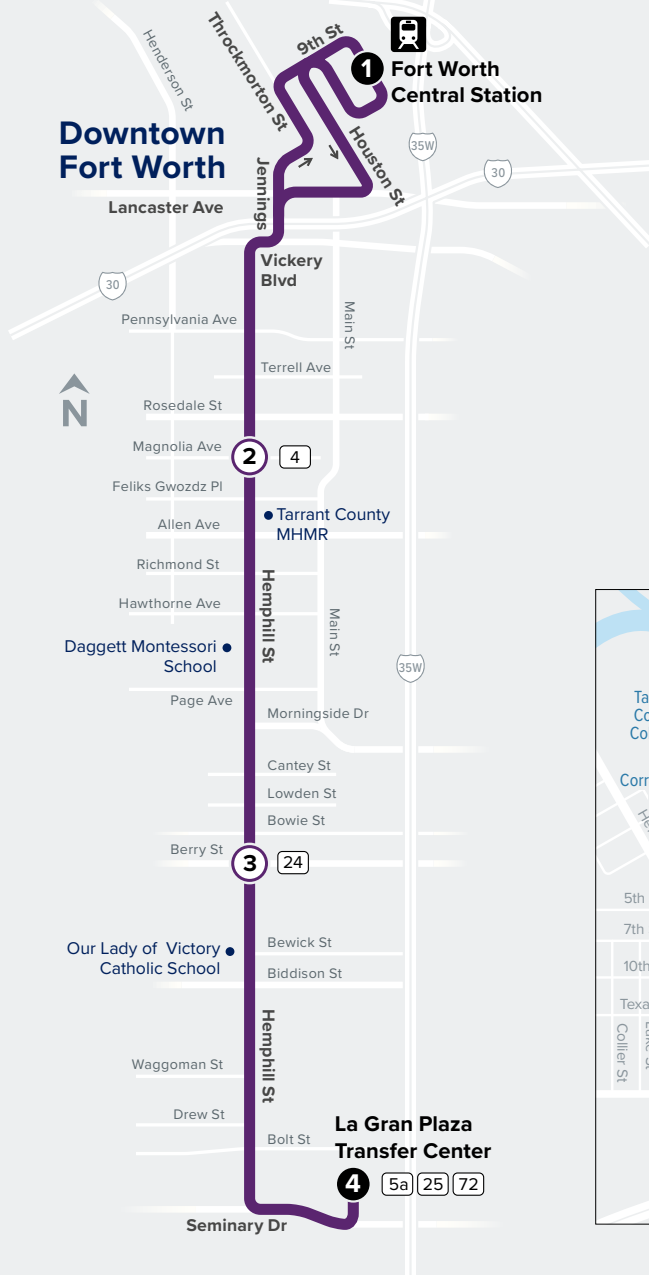

# Downtown Fort Worth

## Map Key

- Route Line
- Scheduled Timepoint
- Transfer Center
- Transfer to other buses
- Rail Station

## TO DOWNTOWN

La Gran Plaza Transfer Center	Hemphill & Berry	Hemphill & Magnolia	Fort Worth Central Station
4	3	2	1
5:15	5:23	5:28	5:45
5:45	5:53	5:58	6:15
6:00	6:08	6:13	6:30
6:15	6:23	6:28	6:45
6:30	6:38	6:43	7:00
6:45	6:53	6:58	7:15
7:00	7:08	7:13	7:30

## FROM DOWNTOWN

Fort Worth Central Station	Hemphill & Magnolia	Hemphill & Berry	La Gran Plaza Transfer Center
1	2	3	4
6:15	6:28	6:38	6:50
6:45	6:58	7:08	7:20
7:15	7:28	7:38	7:50
7:30	7:43	7:53	8:05
7:45	7:58	8:08	8:20
8:00	8:13	8:23	8:35
8:15	8:28	8:38	8:50
8:30	8:43	8:53	9:05
8:45	8:58	9:08	9:20
9:00	9:13	9:23	9:35