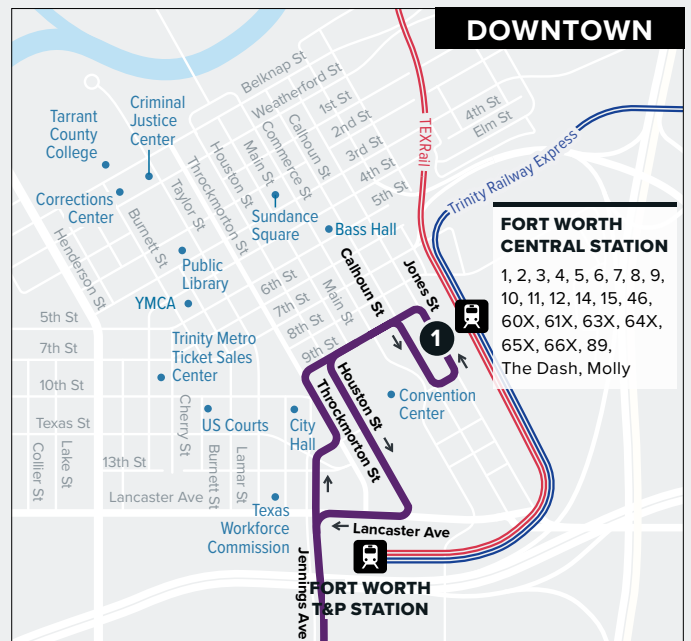

# Downtown Fort Worth

## Map Key

- Route Line
- Scheduled Timepoint
- Transfer Center
- Transfer to other buses
- Rail Station

## TO DOWNTOWN

La Gran Plaza Transfer Center	Hemphill & Berry	Hemphill & Magnolia	Fort Worth Central Station
4	3	2	1
5:45	5:53	5:58	6:15
6:15	6:23	6:28	6:45
6:45	6:53	6:58	7:15
7:15	7:23	7:28	7:45
7:30	7:38	7:43	8:00
7:45	7:53	7:58	8:15
8:00	8:08	8:13	8:30
8:15	8:23	8:28	8:45
8:30	8:38	8:43	9:00
8:45	8:53	8:58	9:15
9:00	9:08	9:13	9:30

## FROM DOWNTOWN

Fort Worth Central Station	Hemphill & Magnolia	Hemphill & Berry	La Gran Plaza Transfer Center
1	2	3	4
6:15	6:28	6:38	6:50
6:45	6:58	7:08	7:20
7:15	7:28	7:38	7:50
7:30	7:43	7:53	8:05
7:45	7:58	8:08	8:20
8:00	8:13	8:23	8:35
8:15	8:28	8:38	8:50
8:30	8:43	8:53	9:05
8:45	8:58	9:08	9:20
9:00	9:13	9:23	9:35