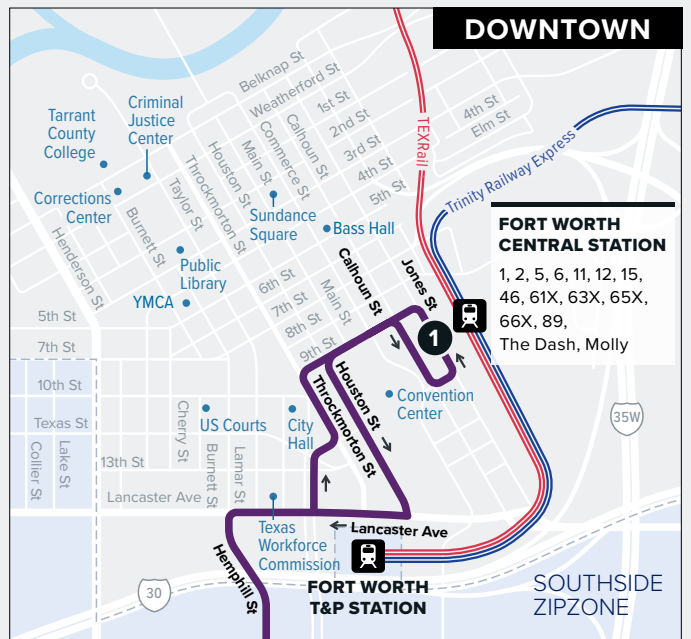

Hemphill

Map Key

- Route Line
- Scheduled Timepoint
- Transfer Center
- Transfer to other buses
- ZIPZONE
- Rail Station

Purchase tickets or plan your trip with our mobile app:

Download from your app store.

1001 Jones St

Fort Worth, Texas 76102

Customer Care: (817) 215-8600

RIDETRINITYMETRO.org | @TrinityMetro

Effective February 19, 2024

WEEKDAYS

AM Times PM Times

TO DOWNTOWN

FROM DOWNTOWN

| | | | |
|------|------|------|------|
| 5:15 | 5:28 | 5:38 | 5:50 |
| 5:45 | 5:58 | 6:08 | 6:20 |
| 6:15 | 6:28 | 6:38 | 6:50 |
| 6:30 | 6:43 | 6:53 | 7:05 |
| 6:45 | 6:58 | 7:08 | 7:20 |

FROM DOWNTOWN

| | | | |
|------|------|------|------|
| 5:45 | 5:58 | 6:08 | 6:20 |
| 6:15 | 6:28 | 6:38 | 6:50 |
| 6:45 | 6:58 | 7:08 | 7:20 |
| 7:15 | 7:28 | 7:38 | 7:50 |
| 7:45 | 7:58 | 8:08 | 8:20 |
| 8:15 | 8:28 | 8:38 | 8:50 |
| 8:30 | 8:43 | 8:53 | 9:05 |
| 8:45 | 8:58 | 9:08 | 9:20 |
| 9:00 | 9:13 | 9:23 | 9:35 |