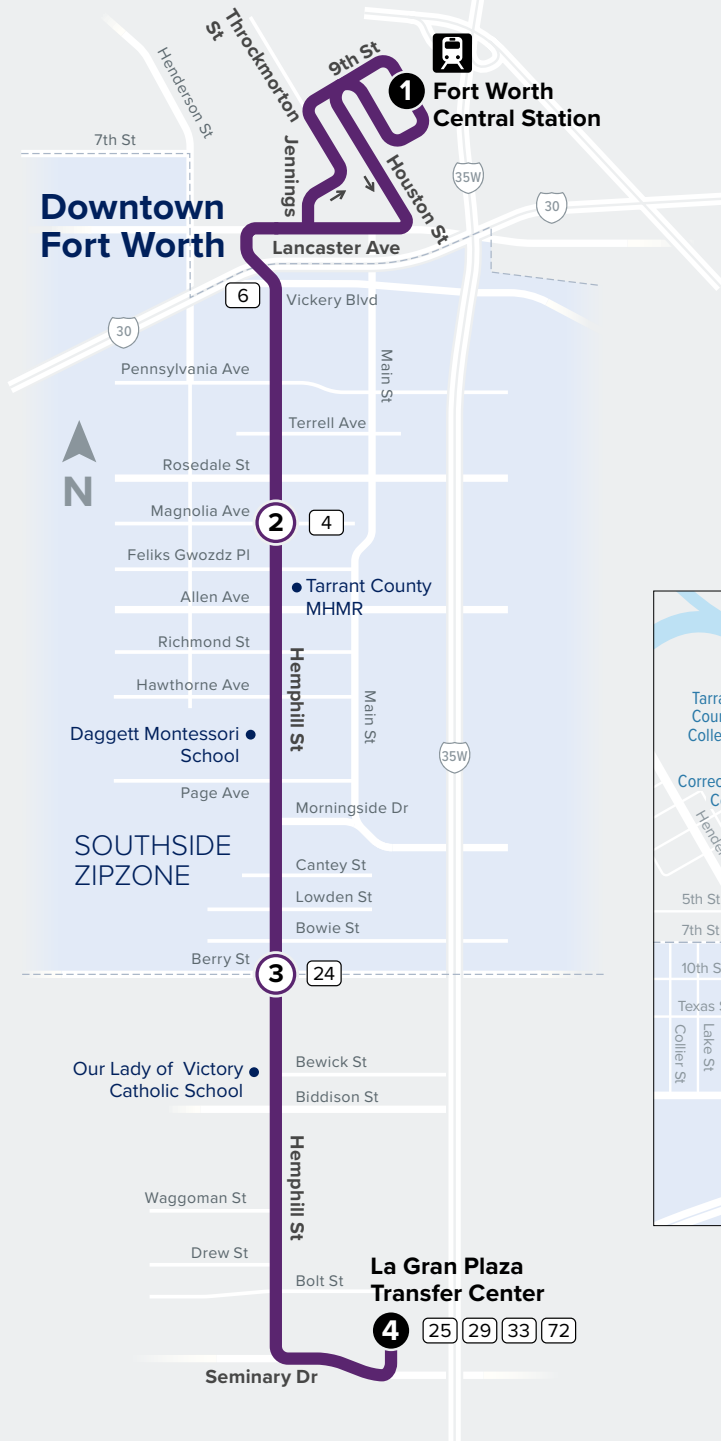

Hemphill

Map Key

- Route Line
- Scheduled Timepoint
- Transfer Center
- Transfer to other buses
- ZIPZONE
- Rail Station

Purchase tickets or plan your trip with our mobile app:

Download from your app store.

1001 Jones St

Fort Worth, Texas 76102

Customer Care: (817) 215-8600

RIDETRINITYMETRO.org | @TrinityMetro

Effective February 19, 2024

WEEKDAYS

AM Times PM Times

TO DOWNTOWN

FROM DOWNTOWN

| | | | |
|------|------|------|------|
| 5:15 | 5:28 | 5:38 | 5:50 |
| 5:45 | 5:58 | 6:08 | 6:20 |
| 6:15 | 6:28 | 6:38 | 6:50 |
| 6:30 | 6:43 | 6:53 | 7:05 |
| 6:45 | 6:58 | 7:08 | 7:20 |

WEEKENDS & MAJOR HOLIDAYS

TO DOWNTOWN

| | | | |
|------|------|------|------|
| 5:45 | 5:53 | 5:58 | 6:15 |
| 6:15 | 6:23 | 6:28 | 6:45 |
| 6:45 | 6:53 | 6:58 | 7:15 |
| 7:15 | 7:23 | 7:28 | 7:45 |
| 7:45 | 7:53 | 7:58 | 8:15 |
| 8:15 | 8:23 | 8:28 | 8:45 |
| 8:30 | 8:38 | 8:43 | 9:00 |
| 8:45 | 8:53 | 8:58 | 9:15 |
| 9:00 | 9:08 | 9:13 | 9:30 |