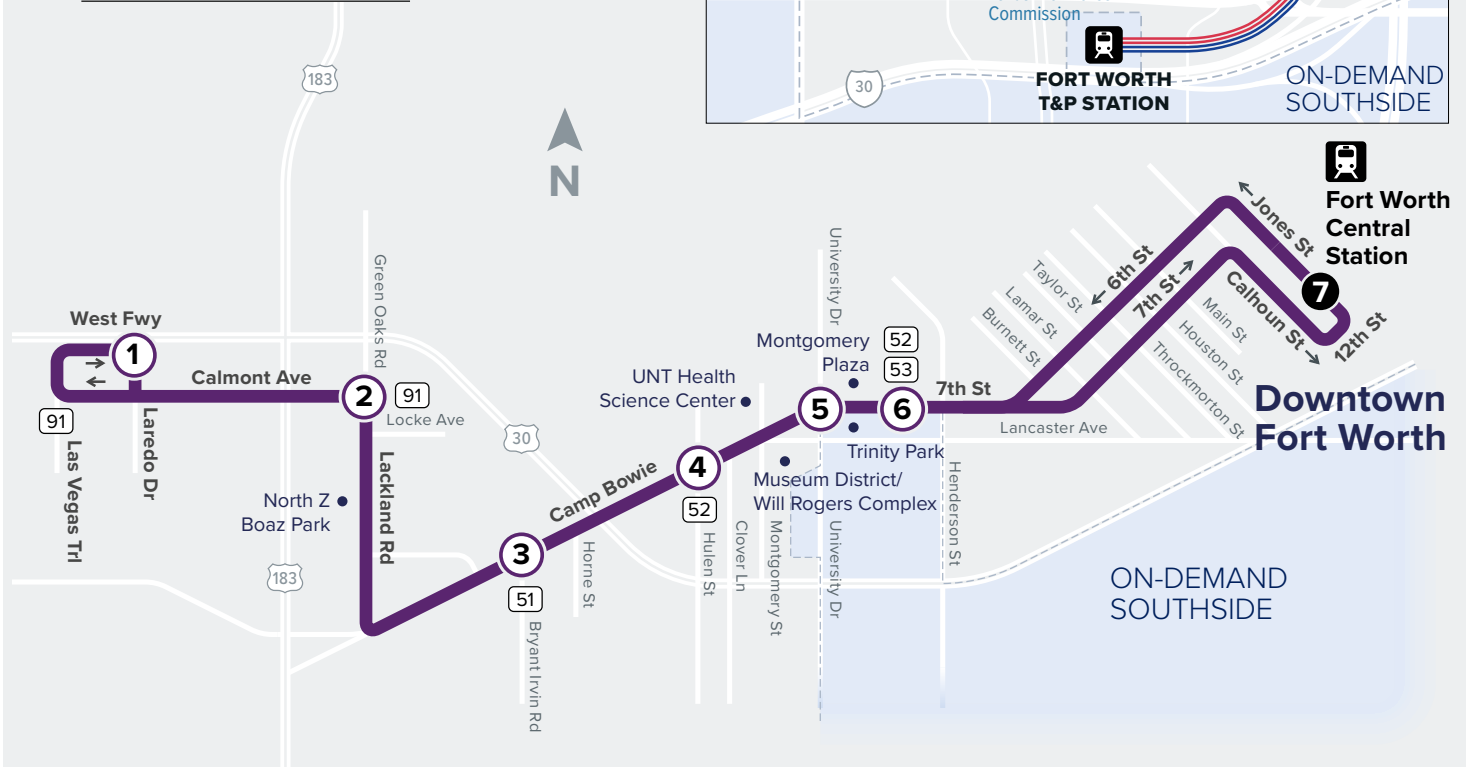

2

Camp Bowie

Map Key

	Route Line
	Scheduled Timepoint
	Transfer Center
	Transfer to other buses
	Trinity Metro On-Demand
	Rail Station

WEEKDAYS

TO DOWNTOWN

Laredo Dr & West Fwy	Calmont & Green Oaks	Camp Bowie & Bryant Irvin	Camp Bowie & Hulen	Camp Bowie & University	7th & Carroll	Fort Worth Central Station Bus Bay C
①	②	③	④	⑤	⑥	⑦
4:23	4:32	4:42	4:48	4:55	4:58	5:08
4:53	5:02	5:12	5:18	5:25	5:28	5:38
5:23	5:32	5:42	5:48	5:55	5:58	6:08
5:53	6:02	6:12	6:18	6:25	6:28	6:38
6:08	6:17	6:27	6:33	6:40	6:43	6:53
6:23	6:32	6:42	6:48	6:55	6:58	7:08

AM Times PM Times

FROM DOWNTOWN

Fort Worth Central Station Bus Bay C	7th & Carroll	Camp Bowie & University	Camp Bowie & Hulen	Camp Bowie & Bryant Irvin	Calmont & Green Oaks	Laredo Dr & West Fwy
⑦	⑥	⑤	④	③	②	①
5:15	5:27	5:31	5:37	5:43	5:51	6:02
5:45	5:57	6:01	6:07	6:13	6:21	6:32
6:15	6:27	6:31	6:37	6:43	6:51	7:02
6:30	6:42	6:46	6:52	6:58	7:06	7:17
6:45	6:57	7:01	7:07	7:13	7:21	7:32
7:00	7:12	7:16	7:22	7:28	7:36	7:47

WEEKENDS & MAJOR HOLIDAYS

TO DOWNTOWN

Laredo Dr & West Fwy	Calmont & Green Oaks	Camp Bowie & Bryant Irvin	Camp Bowie & Hulen	Camp Bowie & University	7th & Carroll	Fort Worth Central Station Bus Bay C
①	②	③	④	⑤	⑥	⑦
5:23	5:32	5:42	5:48	5:55	5:58	6:08
5:53	6:02	6:12	6:18	6:25	6:28	6:38
6:23	6:32	6:42	6:48	6:55	6:58	7:08
6:53	7:02	7:12	7:18	7:25	7:28	7:38
7:23	7:32	7:42	7:48	7:55	7:58	8:08
7:53	8:02	8:12	8:18	8:25	8:28	8:38

* Trip operates on Saturday only.

FROM DOWNTOWN

Fort Worth Central Station Bus Bay C	7th & Carroll	Camp Bowie & University	Camp Bowie & Hulen	Camp Bowie & Bryant Irvin	Calmont & Green Oaks	Laredo Dr & West Fwy
⑦	⑥	⑤	④	③	②	①
5:45	5:57	6:01	6:07	6:13	6:21	6:32
6:15	6:27	6:31	6:37	6:43	6:51	7:02
6:45	6:57	7:01	7:07	7:13	7:21	7:32
7:15	7:27	7:31	7:37	7:43	7:51	8:02
7:45	7:57	8:01	8:07	8:13	8:21	8:32
8:15	8:27	8:31	8:37	8:43	8:51	9:02