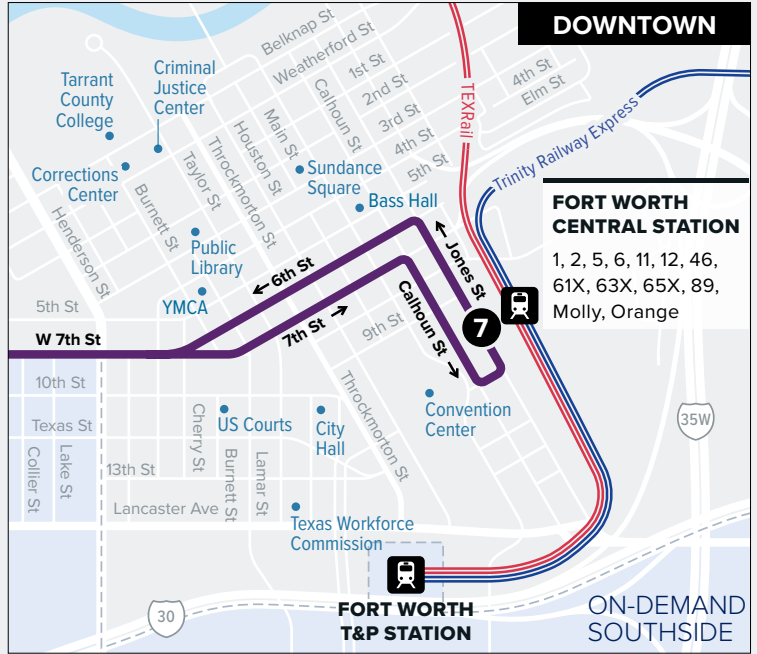

2

Camp Bowie

Map Key

	Route Line
	Scheduled Timepoint
	Transfer Center
	Transfer to other buses
	Trinity Metro On-Demand
	Rail Station

WEEKDAYS

TO DOWNTOWN

Laredo Dr & West Fwy	Calmont & Green Oaks	Camp Bowie & Bryant Irvin	Camp Bowie & Hulen	Camp Bowie & University	7th & Carroll	Fort Worth Central Station Bus Bay C
①	②	③	④	⑤	⑥	⑦
4:23	4:32	4:42	4:48	4:55	4:58	5:08
4:53	5:02	5:12	5:18	5:25	5:28	5:38
5:23	5:32	5:42	5:48	5:55	5:58	6:08
5:53	6:02	6:12	6:18	6:25	6:28	6:38
6:08	6:17	6:27	6:33	6:40	6:43	6:53
6:23	6:32	6:42	6:48	6:55	6:58	7:08

AM Times PM Times

FROM DOWNTOWN

Fort Worth Central Station Bus Bay C	7th & Carroll	Camp Bowie & University	Camp Bowie & Hulen	Camp Bowie & Bryant Irvin	Calmont & Green Oaks	Laredo Dr & West Fwy
⑦	⑥	⑤	④	③	②	①
5:15	5:27	5:31	5:37	5:43	5:51	6:02
5:45	5:57	6:01	6:07	6:13	6:21	6:32
6:15	6:27	6:31	6:37	6:43	6:51	7:02
6:30	6:42	6:46	6:52	6:58	7:06	7:17
6:45	6:57	7:01	7:07	7:13	7:21	7:32
7:00	7:12	7:16	7:22	7:28	7:36	7:47

WEEKENDS & MAJOR HOLIDAYS

TO DOWNTOWN

Laredo Dr & West Fwy	Calmont & Green Oaks	Camp Bowie & Bryant Irvin	Camp Bowie & Hulen	Camp Bowie & University	7th & Carroll	Fort Worth Central Station Bus Bay C
①	②	③	④	⑤	⑥	⑦
5:23	5:32	5:42	5:48	5:55	5:58	6:08
5:53	6:02	6:12	6:18	6:25	6:28	6:38
6:23	6:32	6:42	6:48	6:55	6:58	7:08
6:53	7:02	7:12	7:18	7:25	7:28	7:38
7:23	7:32	7:42	7:48	7:55	7:58	8:08
7:53	8:02	8:12	8:18	8:25	8:28	8:38

* Trip operates on Saturday only.

FROM DOWNTOWN

Fort Worth Central Station Bus Bay C	7th & Carroll	Camp Bowie & University	Camp Bowie & Hulen	Camp Bowie & Bryant Irvin	Calmont & Green Oaks	Laredo Dr & West Fwy
⑦	⑥	⑤	④	③	②	①
5:45	5:57	6:01	6:07	6:13	6:21	6:32
6:15	6:27	6:31	6:37	6:43	6:51	7:02
6:45	6:57	7:01	7:07	7:13	7:21	7:32
7:15	7:27	7:31	7:37	7:43	7:51	8:02
7:45	7:57	8:01	8:07	8:13	8:21	8:32
8:15	8:27	8:31	8:37	8:43	8:51	9:02