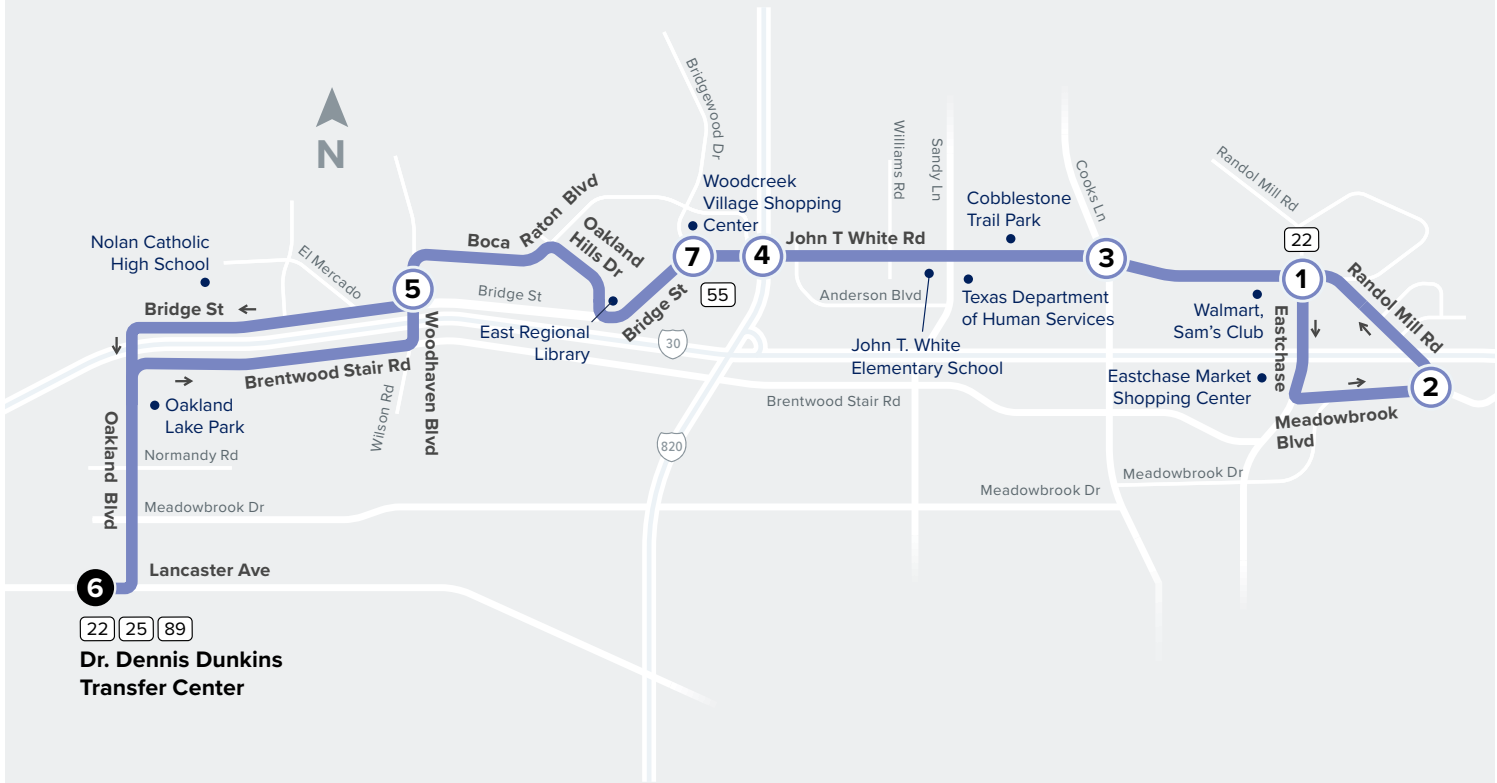

21

Boca Raton

22 25 89
**Dr. Dennis Dunkins
 Transfer Center**

Map Key

- Route Line

- # Scheduled Timepoint

- # Transfer Center

- # Transfer to other buses

FROM DR. DENNIS DUNKINS TRANSFER CTR

Dr. Dennis Dunkins Transfer Center Bus Bay C	Woodhaven & Bridge	Bridge & Bridgewood	John T. White & Eastchase
⑥	⑤	⑦	①
6:50	7:00	7:09	7:17
7:50	8:00	8:09	8:17
8:50	9:00	9:09	9:17
9:50	10:00	10:09	10:17
10:50	11:00	11:09	11:17
11:20	11:30	11:39	11:47
11:50	12:00	12:09	12:17
12:20	12:30	12:39	12:47
12:50	1:00	1:09	1:17
1:20	1:30	1:39	1:47
1:50	2:00	2:09	2:17
2:20	2:30	2:39	2:47
2:50	3:00	3:09	3:17
3:20	3:30	3:39	3:47
3:50	4:00	4:09	4:17
4:20	4:30	4:39	4:47
4:50	5:00	5:09	5:17
5:20	5:30	5:39	5:47
5:50	6:00	6:09	6:17
6:50	7:00	7:09	7:17
7:50	8:00	8:09	8:17
8:50	9:00	9:09	9:17
9:50	10:00	10:09	10:17