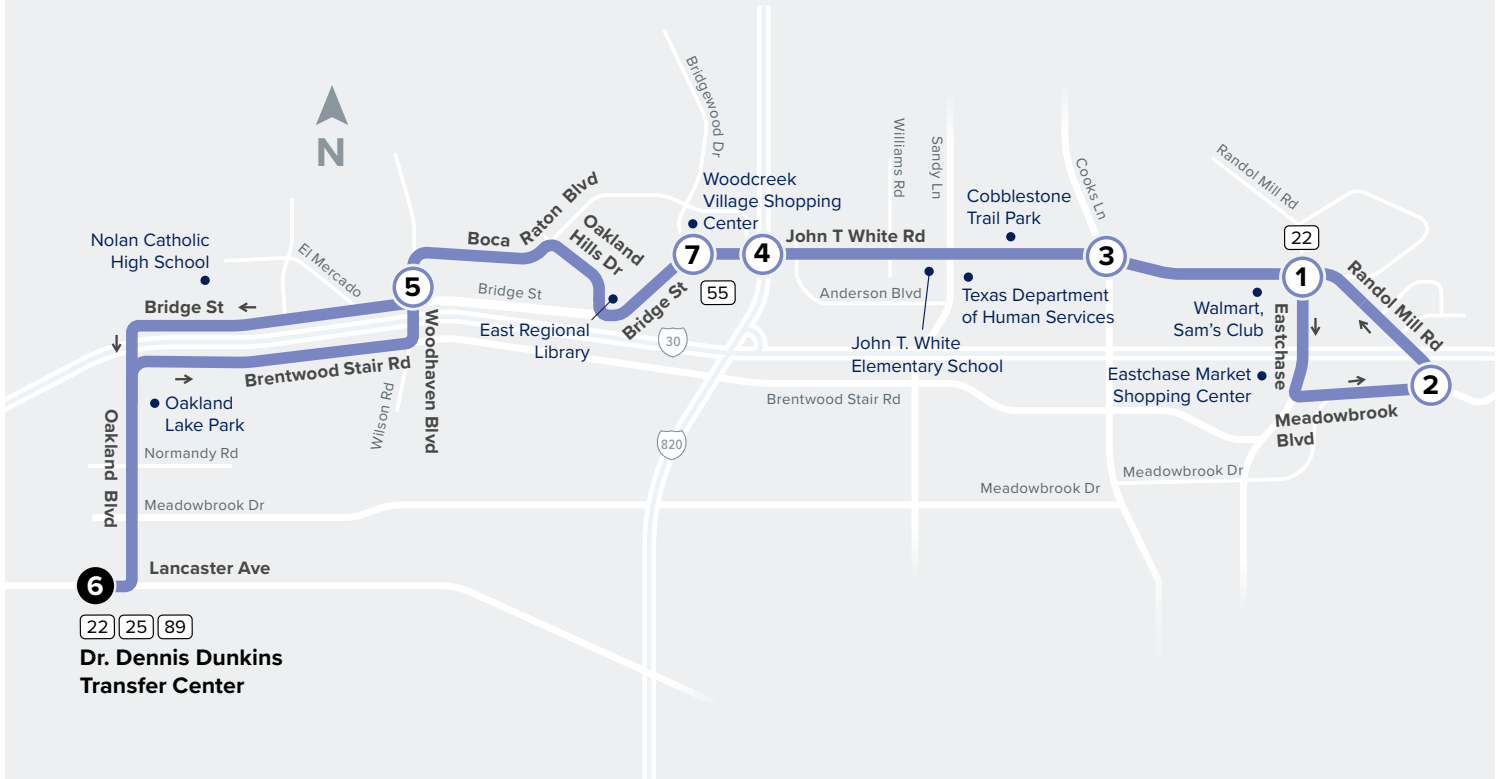

21

Boca Raton

Map Key

	Route Line
	Scheduled Timepoint
	Transfer Center
	Transfer to other buses