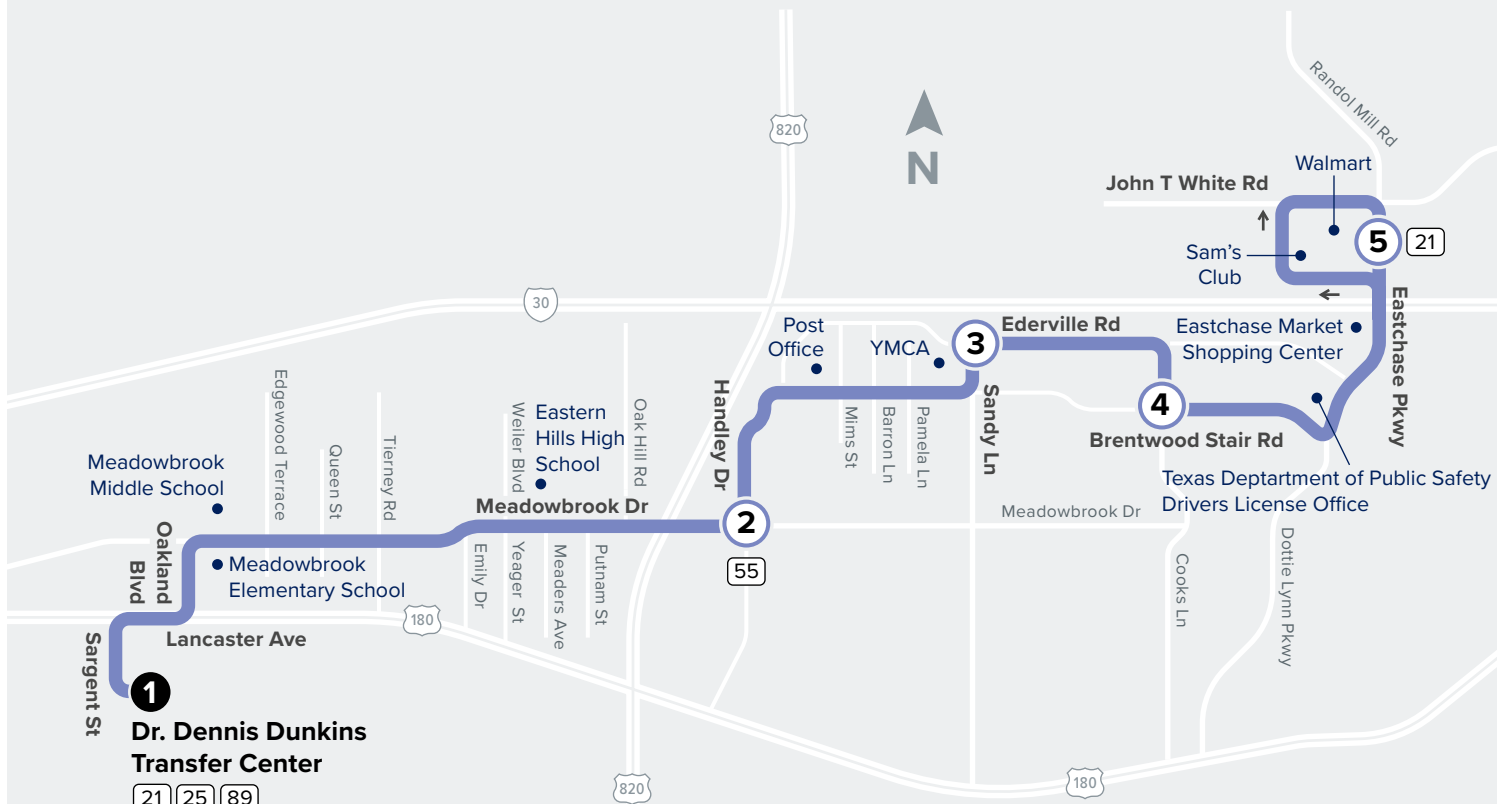

22

Meadowbrook

Map Key

- Route Line
- # Scheduled timepoint
- # Transfer Center
- # Transfer to other buses

Purchase tickets or plan your trip with our mobile app:

Download from your app store.

1001 Jones St
Fort Worth, Texas 76102
Customer Care: (817) 215-8600
RIDETRINITYMETRO.org | @TrinityMetro

Effective September 15, 2024