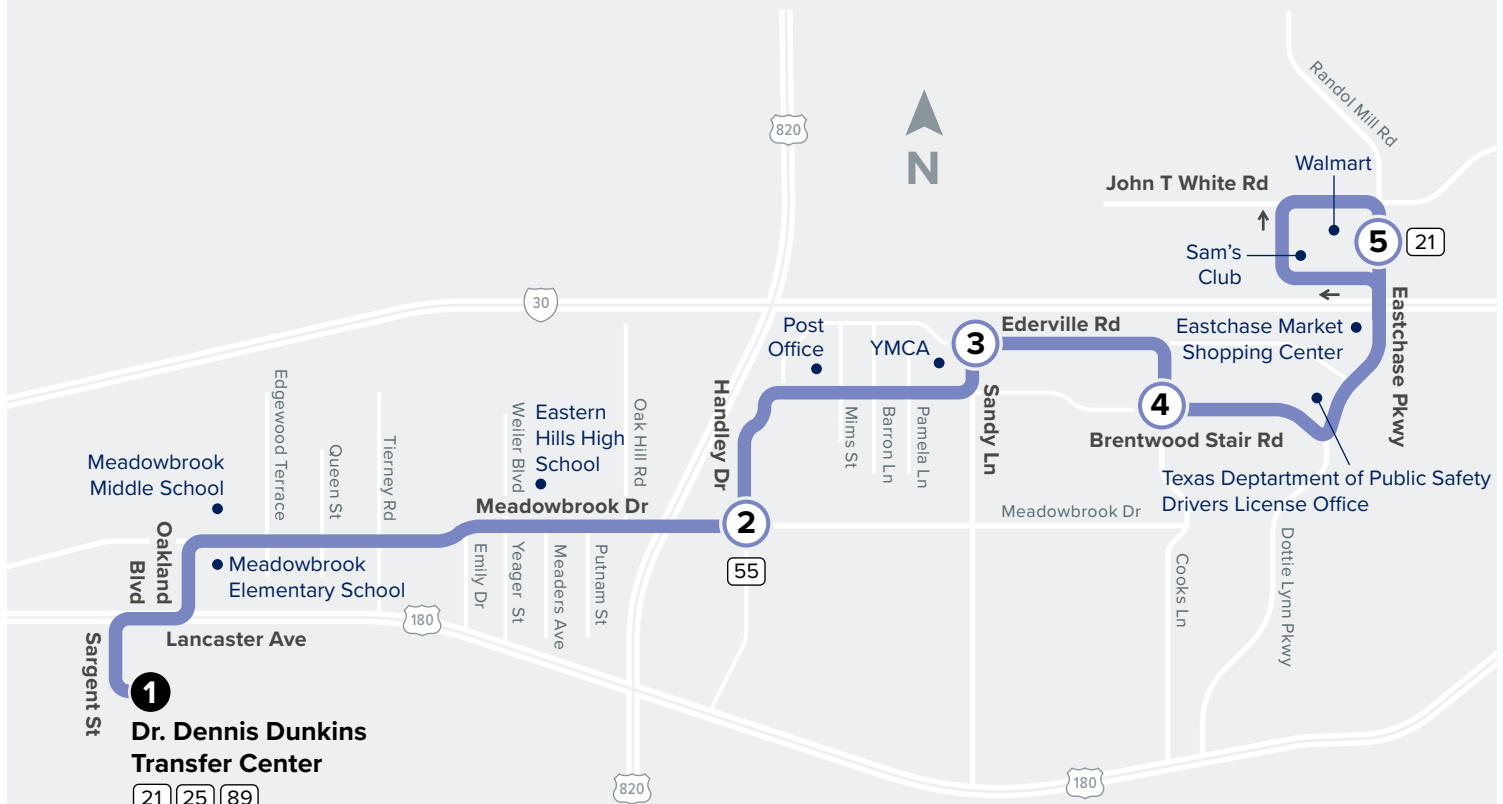

22

Meadowbrook

Map Key

- Route Line
- # Scheduled timepoint
- # Transfer Center
- # Transfer to other buses

WEEKDAYS

FROM DR. DENNIS DUNKINS TRANSFER CTR

Dr. Dennis Dunkins Transfer Center Bus Bay B	Handley & Meadowbrook	Ederville & Sandy Lane	Brentwood Stair & Cooks Lane	Eastchase & Anderson
1	2	3	4	5
5:20	5:34	5:41	5:45	5:58
5:50	6:04	6:11	6:15	6:28
6:20	6:34	6:41	6:45	6:58
6:50	7:04	7:11	7:15	7:28
7:20	7:34	7:41	7:45	7:58
7:50	8:04	8:11	8:15	8:28
8:20	8:34	8:41	8:45	8:58
8:50	9:04	9:11	9:15	9:28
9:50	10:04	10:11	10:15	10:28
10:50	11:04	11:11	11:15	11:28
11:50	12:04	12:11	12:15	12:28
12:50	1:04	1:11	1:15	1:28
1:50	2:04	2:11	2:15	2:28
2:50	3:04	3:11	3:15	3:28
3:20	3:34	3:41	3:45	3:58
3:50	4:04	4:11	4:15	4:28
4:20	4:34	4:41	4:45	4:58
4:50	5:04	5:11	5:15	5:28
5:20	5:34	5:41	5:45	5:58
5:50	6:04	6:11	6:15	6:28
6:20	6:34	6:41	6:45	6:58
6:50	7:04	7:11	7:15	7:28
7:20	7:34	7:41	7:45	7:58
7:50	8:04	8:11	8:15	8:28

TO DR. DENNIS DUNKINS TRANSFER CTR

Eastchase & Anderson	Ederville & Sandy Lane	Handley & Meadowbrook	Dr. Dennis Dunkins Transfer Center Bus Bay B
5	3	2	1
5:38	5:48	5:56	6:15
6:08	6:18	6:26	6:45
6:38	6:48	6:56	7:15
7:08	7:18	7:26	7:45
7:38	7:48	7:56	8:15
8:08	8:18	8:26	8:45
8:38	8:48	8:56	9:15
9:08	9:18	9:26	9:45
10:08	10:18	10:26	10:45
11:08	11:18	11:26	11:45
12:08	12:18	12:26	12:45
1:08	1:18	1:26	1:45
2:08	2:18	2:26	2:45
2:38	2:48	2:56	3:15
3:08	3:18	3:26	3:45
3:38	3:48	3:56	4:15
4:08	4:18	4:26	4:45
4:38	4:48	4:56	5:15
5:08	5:18	5:26	5:45
5:38	5:48	5:56	6:15
6:08	6:18	6:26	6:45
6:38	6:48	6:56	7:15
7:08	7:18	7:26	7:45