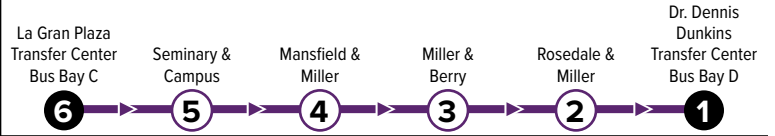

EASTBOUND

6:04	6:12	6:23	6:36	6:42	6:50
6:34	6:42	6:53	7:06	7:12	7:20
7:04	7:12	7:23	7:36	7:42	7:50
every 15 minutes					
7:34	7:42	7:53	8:06	8:12	8:20
8:04	8:12	8:23	8:36	8:42	8:50
8:34	8:42	8:53	9:06	9:12	9:20
9:04	9:12	9:23	9:36	9:42	9:50
9:34	9:42	9:53	10:06	10:12	10:20
10:04	10:12	10:23	10:36	10:42	10:50
10:34	10:42	10:53	11:06	11:12	11:20

AM Times PM Times

Purchase tickets or plan your trip with our mobile app:

Download from your app store.

1001 Jones St
Fort Worth, Texas 76102
Customer Care: (817) 215-8600
RIDETRINITYMETRO.org | @TrinityMetro

Effective
September 15, 2024