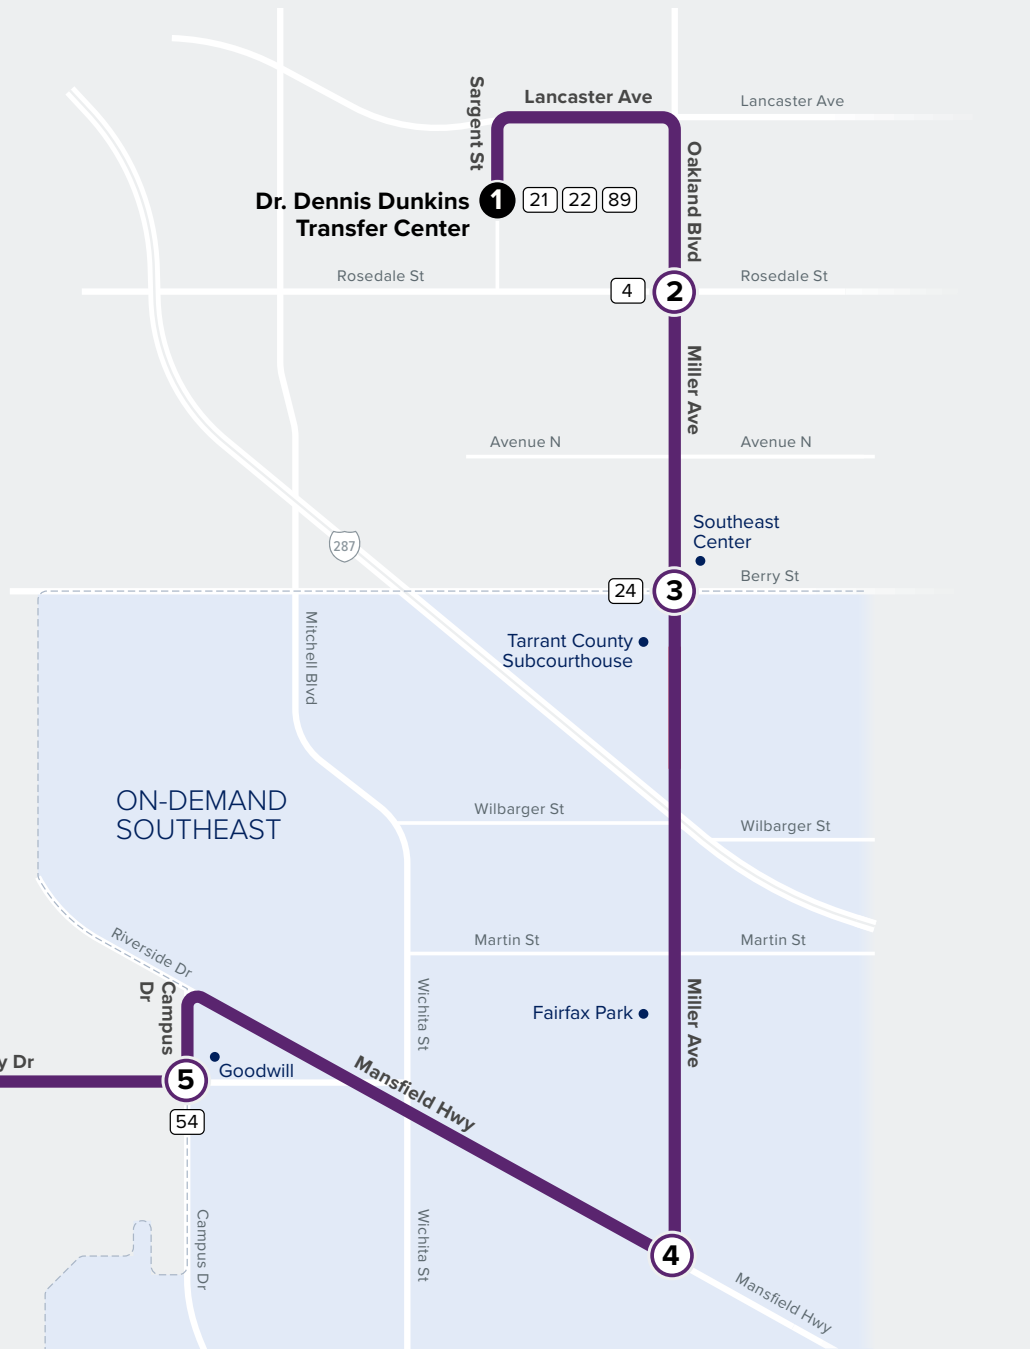

25

Miller/ E. Seminary

Map Key

- Route Line

- Scheduled Timepoint

- Transfer Center

- Transfer to other buses

- Trinity Metro On-Demand