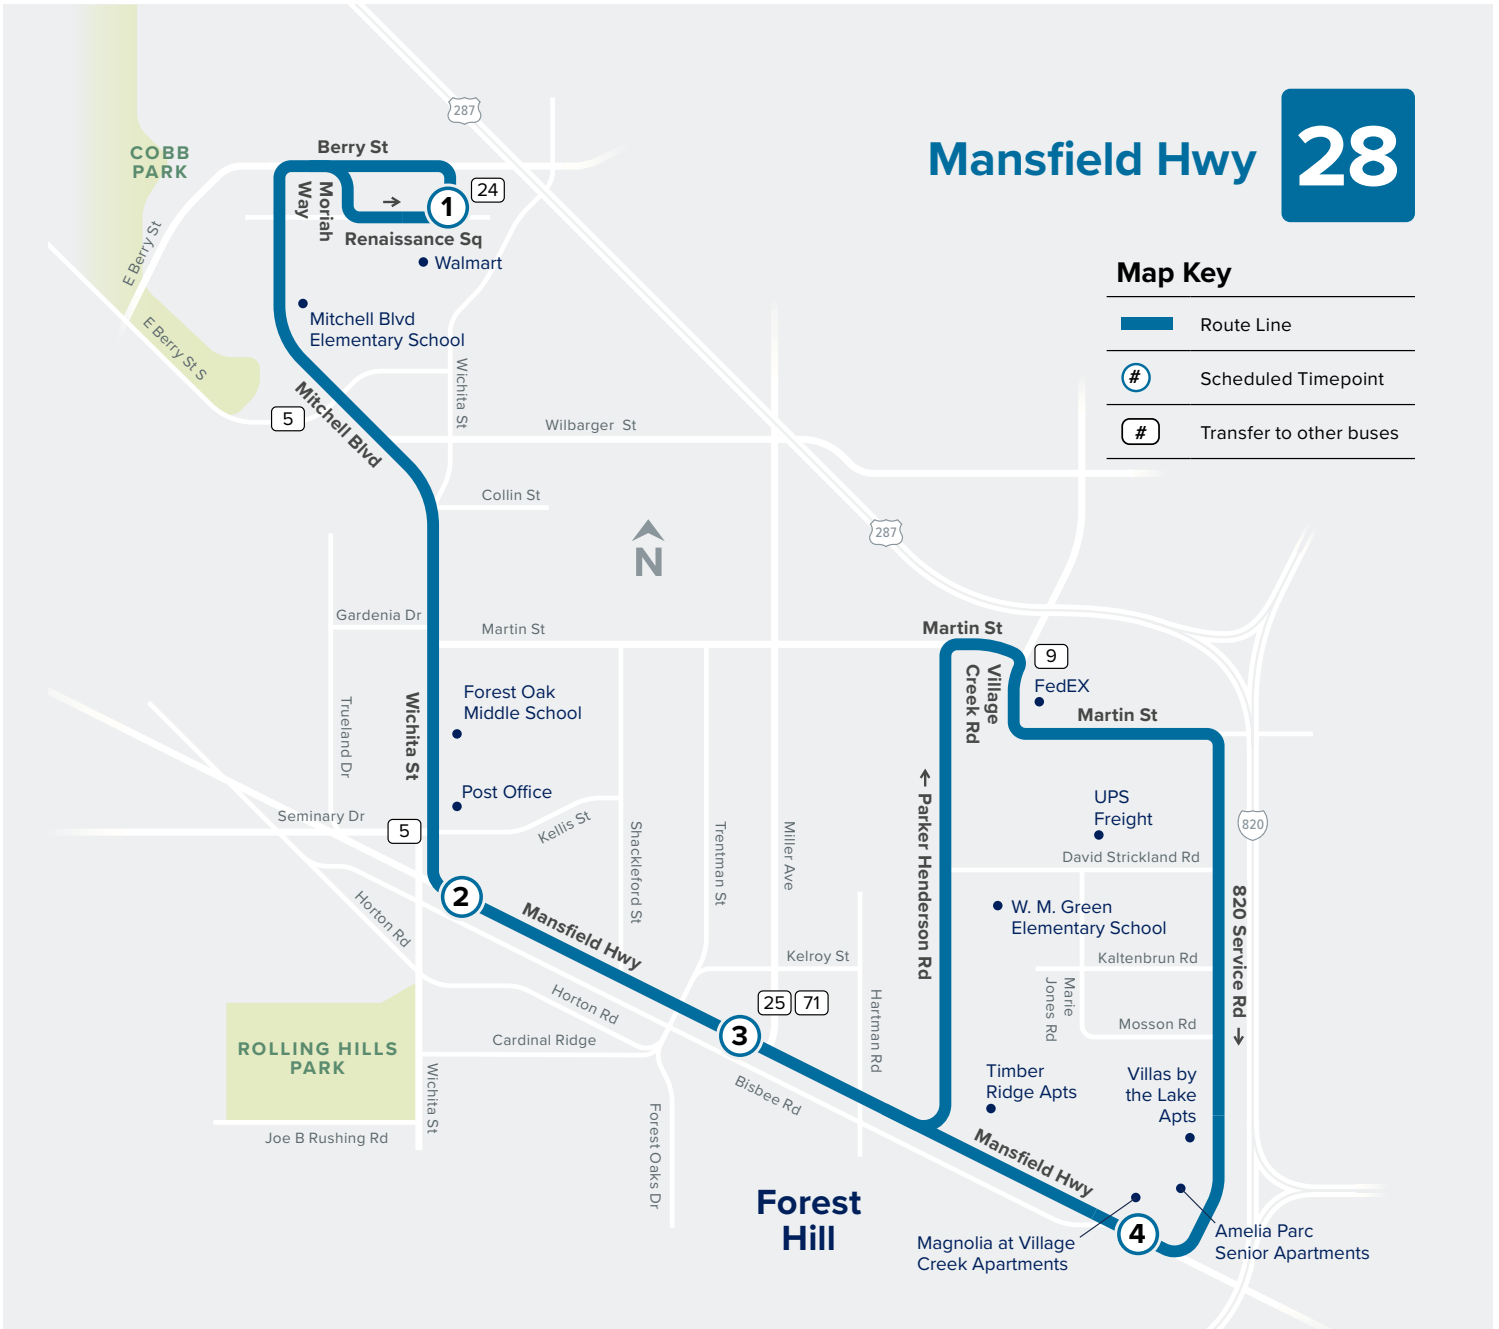

Mansfield Hwy

28

Map Key

- Route Line
- # Scheduled Timepoint
- # Transfer to other buses

Purchase tickets or track your bus with our mobile apps:
GoPass nextbus
 Download from your app store.

800 Cherry Street
 Fort Worth, Texas 76102
 Customer Care: (817) 215-8600
RIDETRINITYMETRO.org | @TrinityMetro

Effective
 January 10, 2021

WEEKDAYS

SOUTHBOUND

NORTHBOUND

Berry St at Walmart	Wichita & Mansfield	Miller & Mansfield	Mansfield & Village Course	Mansfield & Village Course	Miller & Mansfield	Wichita & Mansfield	Berry St at Walmart
1	2	3	4	4	3	2	1
6:33	6:44	6:48	7:08	6:13	6:17	6:21	6:31
7:33	7:44	7:48	8:08	7:13	7:17	7:21	7:31
8:33	8:44	8:48	9:08	8:13	8:17	8:21	8:31
9:33	9:44	9:48	10:08	9:13	9:17	9:21	9:31
10:33	10:44	10:48	11:08	10:13	10:17	10:21	10:31
11:33	11:44	11:48	12:08	11:13	11:17	11:21	11:31
12:33	12:44	12:48	1:08	12:13	12:17	12:21	12:31
1:33	1:44	1:48	2:08	1:13	1:17	1:21	1:31
2:33	2:44	2:48	3:08	2:13	2:17	2:21	2:31
3:33	3:44	3:48	4:08	3:13	3:17	3:21	3:31
4:33	4:44	4:48	5:08	4:13	4:17	4:21	4:31
5:33	5:44	5:48	6:08	5:13	5:17	5:21	5:31
6:33	6:44	6:48	7:08	6:13	6:17	6:21	6:31

Route 28 has no service on Weekends or Major Holidays

AM Times

PM Times

Purchase tickets or track your bus with our mobile apps:

Download from your app store.

800 Cherry Street
 Fort Worth, Texas 76102
 Customer Care: (817) 215-8600
RIDETRINITYMETRO.org | @TrinityMetro