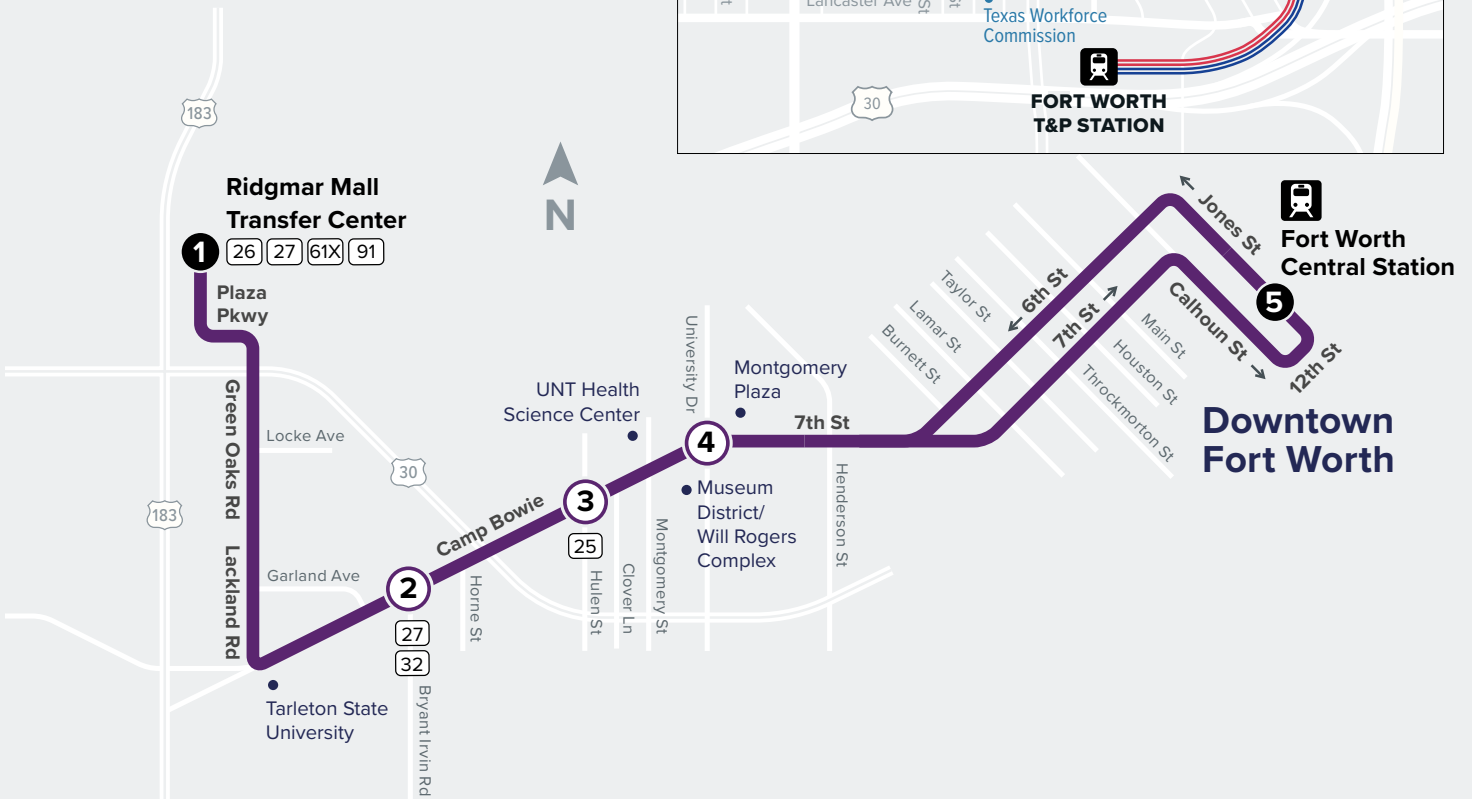

### Map Key

-  Route Line
-  Scheduled Timepoint
-  Transfer Center
-  Transfer to other buses
-  Rail Station

### FORT WORTH CENTRAL STATION

- 1, 2, 3, 4, 5, 6, 7, 8, 9, 10, 11, 12, 14, 15, 46, 60X, 61X, 63X, 64X, 65X, 66X, 89, The Dash, Molly

### FORT WORTH T&P STATION

## TO DOWNTOWN

Ridgmar Mall Transfer Center	Camp Bowie & Bryant Irvin	Camp Bowie & Hulen	Camp Bowie & University	Fort Worth Central Station
<b>1</b>	<b>2</b>	<b>3</b>	<b>4</b>	<b>5</b>
5:00	5:11	5:19	5:25	5:45
5:30	5:41	5:49	5:55	6:15
5:45	5:56	6:04	6:10	6:30
6:00	6:11	6:19	6:25	6:45
6:15	6:26	6:34	6:40	7:00
6:30	6:41	6:49	6:55	7:15
6:45	6:56	7:04	7:10	7:30
7:00	7:11	7:19	7:25	7:45
every 15 minutes				
8:00	8:11	8:19	8:25	8:45
8:30	8:41	8:49	8:55	9:15
9:00	9:11	9:19	9:25	9:45
9:30	9:41	9:49	9:55	10:15
10:00	10:11	10:19	10:25	10:45
10:30	10:41	10:49	10:55	11:15
11:30	11:41	11:49	11:55	12:15