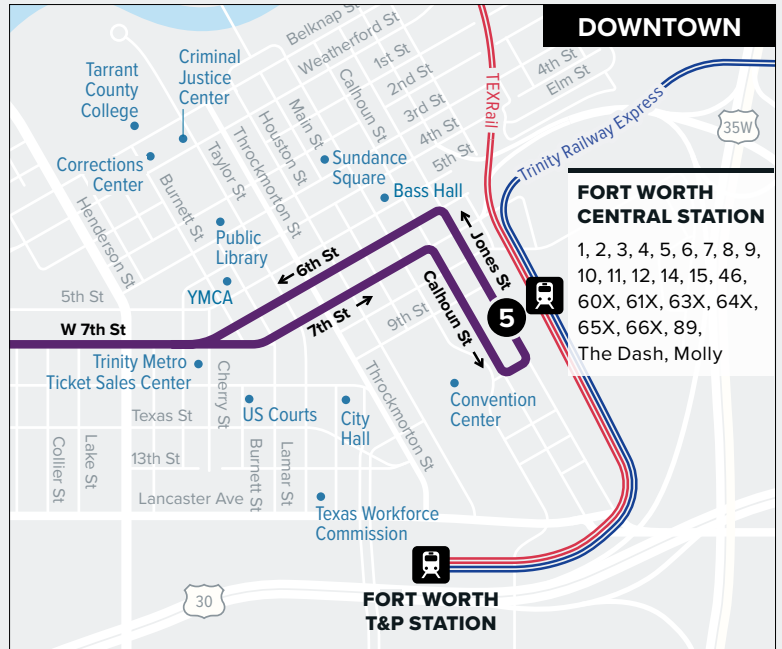

### Map Key

-  Route Line
-  Scheduled Timepoint
-  Transfer Center
-  Transfer to other buses
-  Rail Station

### FORT WORTH CENTRAL STATION

- 1, 2, 3, 4, 5, 6, 7, 8, 9, 10, 11, 12, 14, 15, 46, 60X, 61X, 63X, 64X, 65X, 66X, 89, The Dash, Molly

### FORT WORTH T&P STATION

## FROM DOWNTOWN

Fort Worth Central Station	Camp Bowie & University	Camp Bowie & Hulen	Camp Bowie & Bryant Irvin	Ridgmar Mall Transfer Center
<b>5</b>	<b>4</b>	<b>3</b>	<b>2</b>	<b>1</b>
6:15	6:27	6:35	6:41	6:52
6:30	6:42	6:50	6:56	7:07
6:45	6:57	7:05	7:11	7:22
7:00	7:12	7:20	7:26	7:37
7:15	7:27	7:35	7:41	7:52
7:30	7:42	7:50	7:56	8:07
every 15 minutes				
7:15	7:27	7:35	7:41	7:52
7:45	7:57	8:05	8:11	8:22
8:15	8:27	8:35	8:41	8:52
8:45	8:57	9:05	9:11	9:22
9:15	9:27	9:35	9:41	9:52
9:45	9:57	10:05	10:11	10:22
10:15	10:27	10:35	10:41	10:52
11:15	11:27	11:35	11:41	11:52