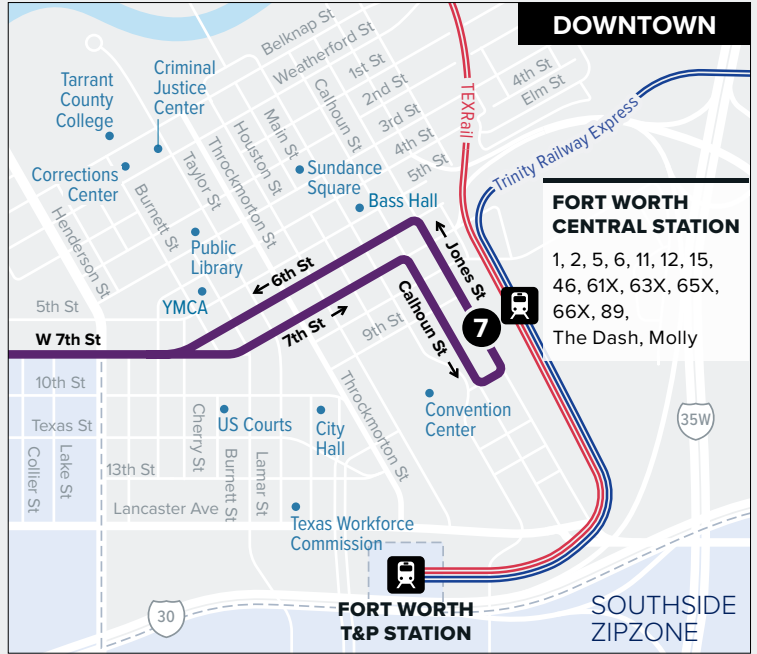

### Map Key

-  Route Line
-  Scheduled Timepoint
-  Transfer Center
-  Transfer to other buses
-  ZIPZONE
-  Rail Station

## TO DOWNTOWN

Laredo Dr & West Fwy	Calmont & Green Oaks	Camp Bowie & Bryant Irvin	Camp Bowie & Hulen	Camp Bowie & University	7th & Carroll	Fort Worth Central Station Bus Bay C
①	②	③	④	⑤	⑥	⑦
4:23	4:32	4:42	4:48	4:55	4:58	5:08
4:53	5:02	5:12	5:18	5:25	5:28	5:38
5:23	5:32	5:42	5:48	5:55	5:58	6:08
5:53	6:02	6:12	6:18	6:25	6:28	6:38
6:08	6:17	6:27	6:33	6:40	6:43	6:53
6:23	6:32	6:42	6:48	6:55	6:58	7:08

\* Trip operates on Saturday only.