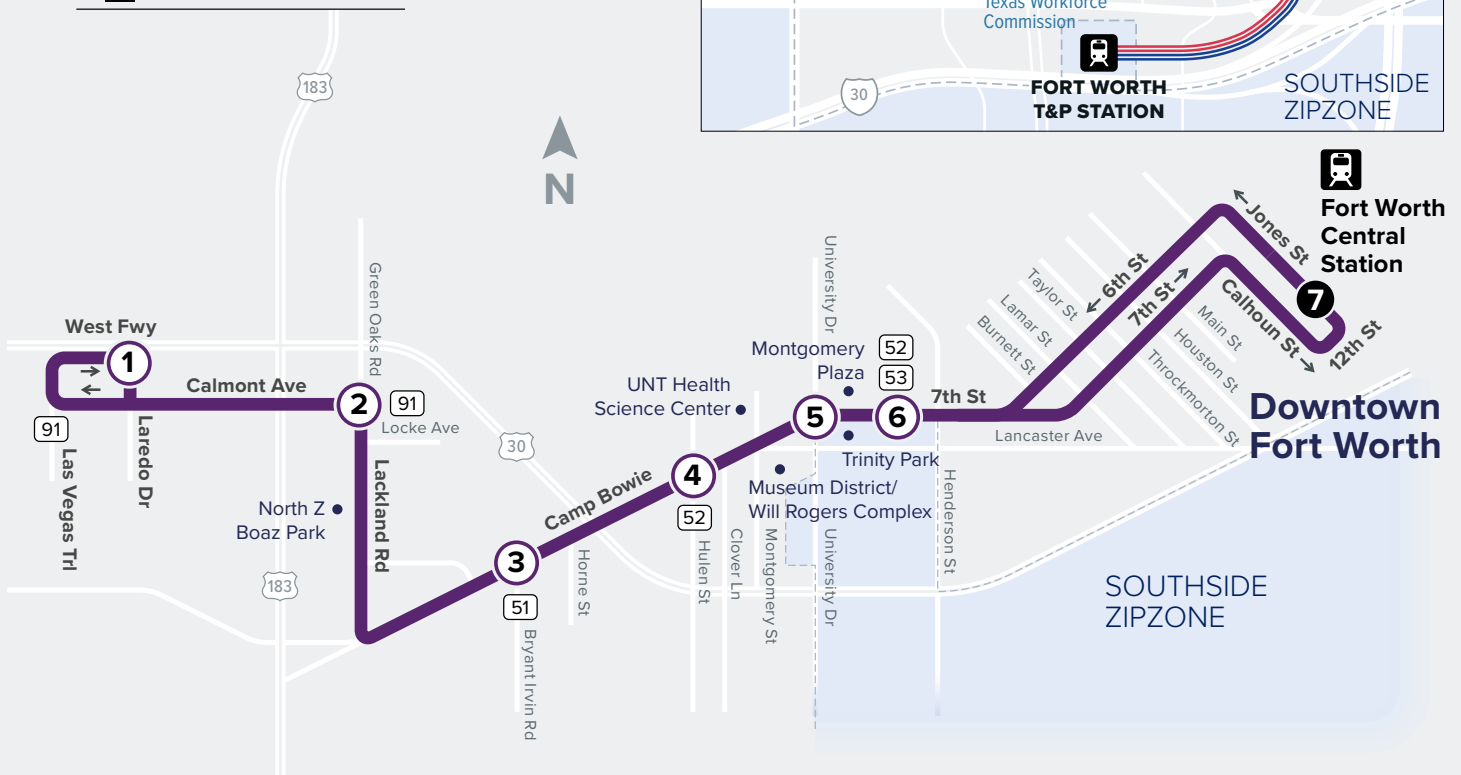

### Map Key

-  Route Line
-  Scheduled Timepoint
-  Transfer Center
-  Transfer to other buses
-  ZIPZONE
-  Rail Station

## TO DOWNTOWN

Laredo Dr & West Fwy	Calmont & Green Oaks	Camp Bowie & Bryant Irvin	Camp Bowie & Hulen	Camp Bowie & University	7th & Carroll	Fort Worth Central Station Bus Bay C
①	②	③	④	⑤	⑥	⑦
4:23	4:32	4:42	4:48	4:55	4:58	5:08
4:53	5:02	5:12	5:18	5:25	5:28	5:38
5:23	5:32	5:42	5:48	5:55	5:58	6:08
5:53	6:02	6:12	6:18	6:25	6:28	6:38
6:08	6:17	6:27	6:33	6:40	6:43	6:53
6:23	6:32	6:42	6:48	6:55	6:58	7:08

\* Trip operates on Saturday only.

## FROM DOWNTOWN

Fort Worth Central Station Bus Bay C	7th & Carroll	Camp Bowie & University	Camp Bowie & Hulen	Camp Bowie & Bryant Irvin	Calmont & Green Oaks	Laredo Dr & West Fwy
⑦	⑥	⑤	④	③	②	①
5:45	5:57	6:01	6:07	6:13	6:21	6:32
6:15	6:27	6:31	6:37	6:43	6:51	7:02
6:45	6:57	7:01	7:07	7:13	7:21	7:32
7:15	7:27	7:31	7:37	7:43	7:51	8:02
7:45	7:57	8:01	8:07	8:13	8:21	8:32
8:15	8:27	8:31	8:37	8:43	8:51	9:02