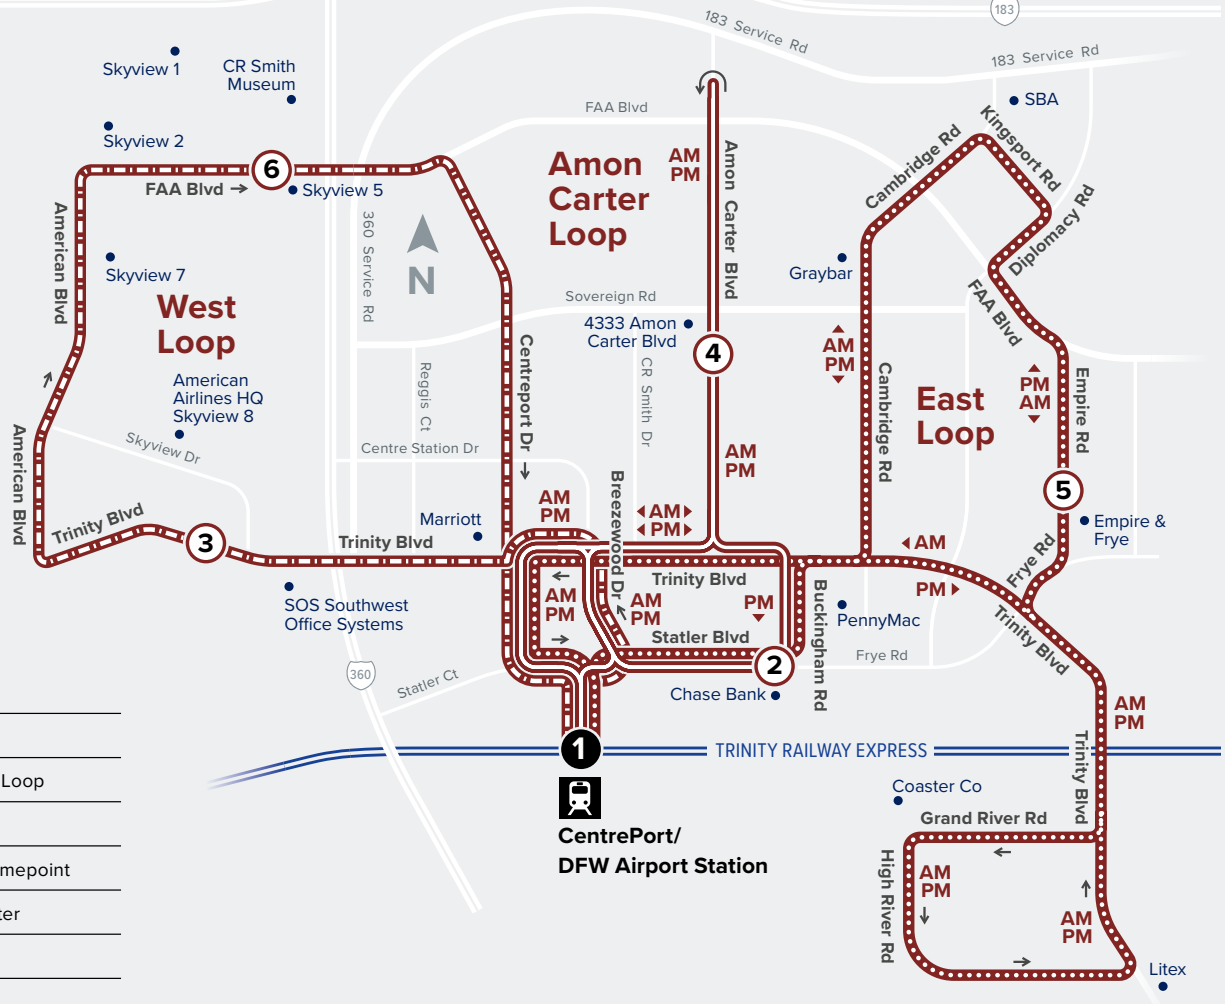

30 CentrePort Circulator

Map Key

-  West Loop
-  Amon Carter Loop
-  East Loop
-  Scheduled Timepoint
-  Transfer Center
-  Rail Station

WEEKDAYS

WEST LOOP AM/PM

CentrePort Station	Skyview 8	Skyview 5	CentrePort Station
1	3	6	1
6:02	6:08	6:14	6:25
6:32	6:38	6:44	6:55
7:02	7:08	7:14	7:25
7:32	7:38	7:44	7:55
8:02	8:08	8:14	8:25
8:32	8:38	8:44	8:55
No Midday Service			
3:17	3:24	3:30	3:40
3:47	3:54	4:00	4:10
4:17	4:24	4:30	4:40
4:47	4:54	5:00	5:10
5:17	5:24	5:30	5:40
5:44	5:51	5:57	6:07
6:07	6:14	6:20	6:30
6:35	6:42	6:48	6:58

AMON CARTER LOOP

CentrePort Station	Chase Bank	4333 Amon Carter Blvd	Chase Bank	CentrePort Station
1	2	4	2	1
6:02	6:06	6:14	–	6:22
6:32	6:36	6:44	–	6:52
6:52	6:56	7:04	–	7:12
7:20	7:24	7:32	–	7:40
7:40	7:44	7:52	–	8:00
8:02	8:06	8:14	–	8:22
8:32	8:36	8:44	–	8:52
No Midday Service				
3:00	–	3:10	3:12	3:20
3:25	–	3:35	3:37	3:45
4:00	–	4:10	4:12	4:20
4:25	–	4:35	4:37	4:45
4:55	–	5:05	5:07	5:15
5:25	–	5:35	5:37	5:45
6:00	–	6:10	6:12	6:20
6:25	–	6:35	6:37	6:45

EAST LOOP

CentrePort Station	Empire & Frye	CentrePort Station
1	5	1
6:02	6:15	6:27
6:32	6:45	6:57
7:02	7:15	7:27
7:32	7:45	7:57
8:02	8:15	8:27
8:32	8:45	8:57
No Midday Service		
2:55	3:08	3:20
3:20	3:33	3:45
3:55	4:08	4:20
4:20	4:33	4:45
4:50	5:03	5:15
5:20	5:33	5:45
5:55	6:08	6:20
6:20	6:33	6:45

AM Times PM Times

Route 30 has no service on Weekends or Major Holidays.

Purchase tickets or plan your trip with our mobile app:

Download from your app store.

1001 Jones St
 Fort Worth, Texas 76102
 Customer Care: (817) 215-8600
RIDETRINITYMETRO.org | @TrinityMetro