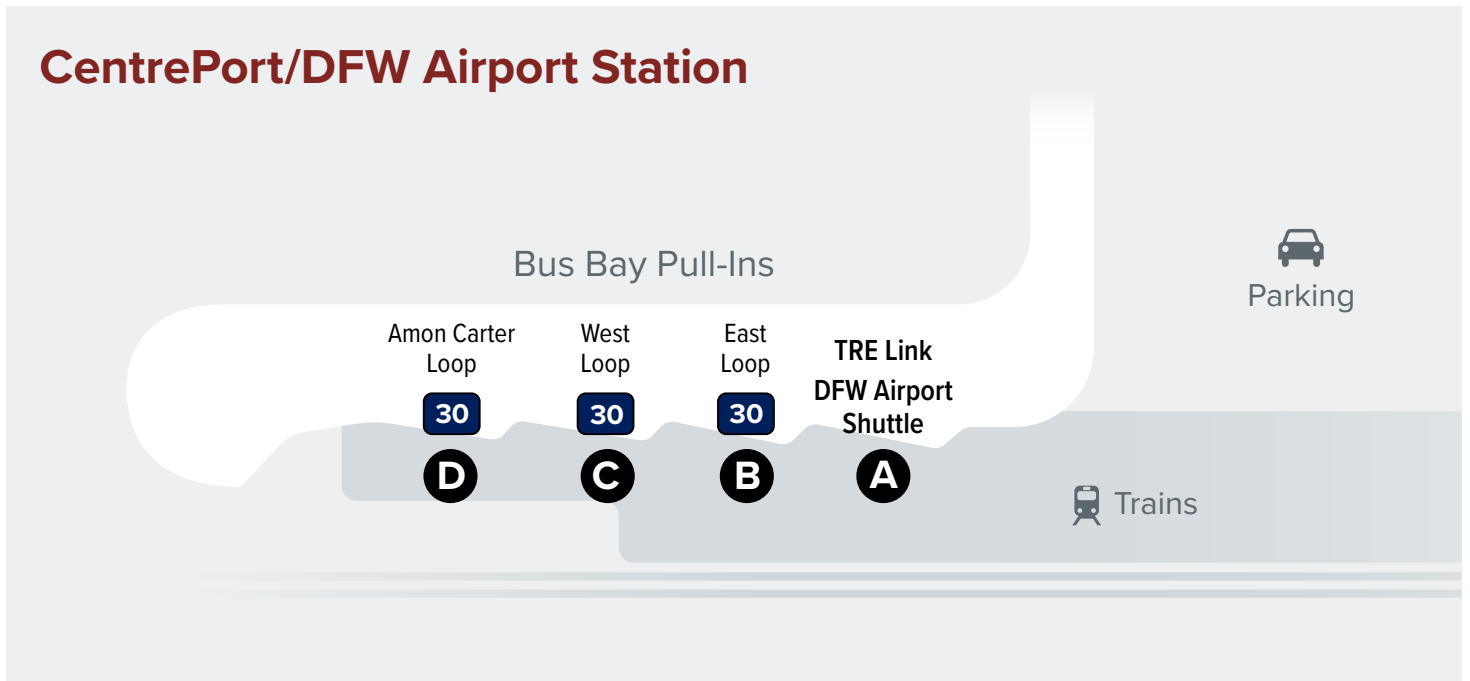

WEEKDAYS

WEST LOOP AM/PM

CentrePort Station	Skyview 8	Skyview 5	CentrePort Station
1	3	6	1
6:02	6:08	6:14	6:25
6:32	6:38	6:44	6:55
7:02	7:08	7:14	7:25
7:32	7:38	7:44	7:55
8:02	8:08	8:14	8:25
8:32	8:38	8:44	8:55
No Midday Service			
3:17	3:24	3:30	3:40
3:47	3:54	4:00	4:10
4:17	4:24	4:30	4:40
4:47	4:54	5:00	5:10
5:17	5:24	5:30	5:40
5:44	5:51	5:57	6:07
6:07	6:14	6:20	6:30
6:35	6:42	6:48	6:58

AMON CARTER LOOP

CentrePort Station	Chase Bank	4333 Amon Carter Blvd	Chase Bank	CentrePort Station
1	2	4	2	1
6:02	6:06	6:14	–	6:22
6:32	6:36	6:44	–	6:52
6:52	6:56	7:04	–	7:12
7:20	7:24	7:32	–	7:40
7:40	7:44	7:52	–	8:00
8:02	8:06	8:14	–	8:22
8:32	8:36	8:44	–	8:52
No Midday Service				
3:00	–	3:10	3:12	3:20
3:25	–	3:35	3:37	3:45
4:00	–	4:10	4:12	4:20
4:25	–	4:35	4:37	4:45
4:55	–	5:05	5:07	5:15
5:25	–	5:35	5:37	5:45
6:00	–	6:10	6:12	6:20
6:25	–	6:35	6:37	6:45

EAST LOOP

CentrePort Station	Empire & Frye	CentrePort Station
1	5	1
6:02	6:15	6:27
6:32	6:45	6:57
7:02	7:15	7:27
7:32	7:45	7:57
8:02	8:15	8:27
8:32	8:45	8:57
No Midday Service		
2:55	3:08	3:20
3:20	3:33	3:45
3:55	4:08	4:20
4:20	4:33	4:45
4:50	5:03	5:15
5:20	5:33	5:45
5:55	6:08	6:20
6:20	6:33	6:45

AM Times PM Times

Route 30 has no service on Weekends or Major Holidays.

Purchase tickets or plan your trip with our mobile app:

Download from your app store.

1001 Jones St
Fort Worth, Texas 76102
Customer Care: (817) 215-8600
RIDETRINITYMETRO.org | @TrinityMetro

Effective
February 19, 2024