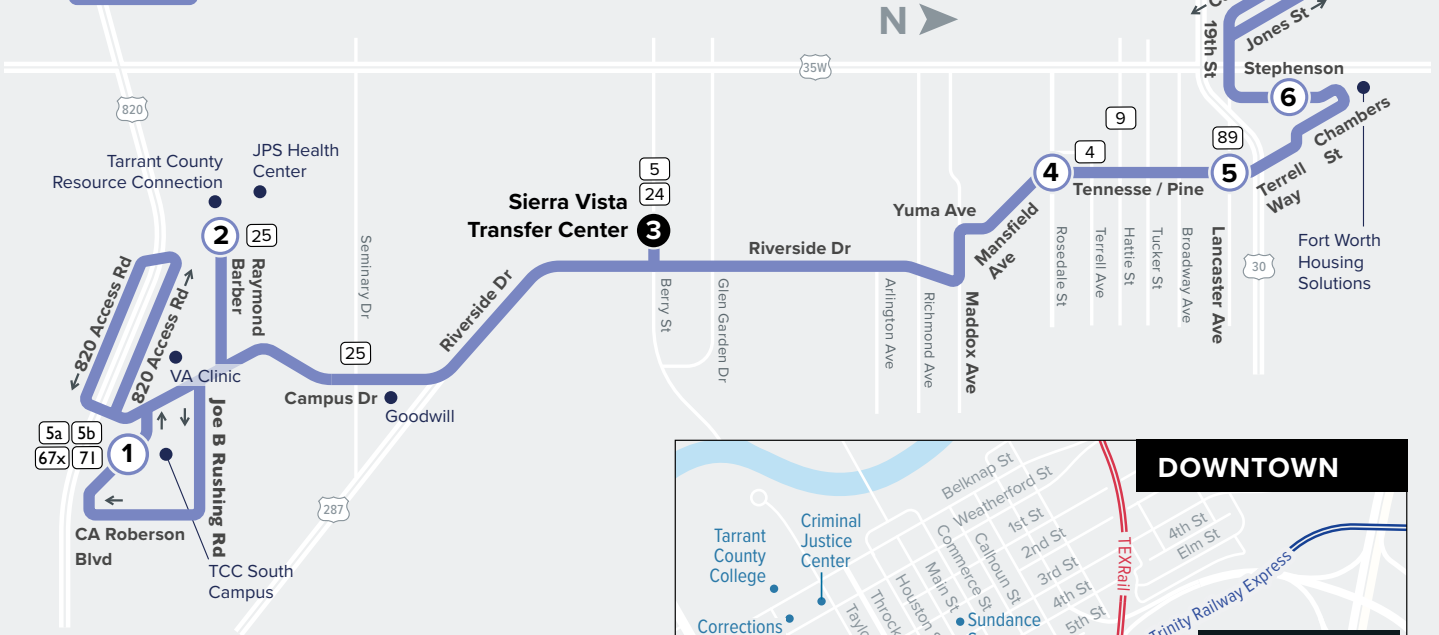

3

S Riverside/TCC South Campus

Downtown Fort Worth

Fort Worth Central Station

DOWNTOWN

FORT WORTH CENTRAL STATION
 1, 2, 3, 4, 5, 6, 7, 8, 9, 10, 11, 12, 14, 15, 46, 60X, 61X, 63X, 64X, 65X, 66X, 89, The Dash, Molly

Map Key

- Route Line
- Scheduled Timepoint
- Transfer Center
- Transfer to other buses
- Rail Station

Purchase tickets or track your bus with our mobile apps:
GoPass nextbus
 Download from your app store.

SATURDAY

FROM DOWNTOWN

Fort Worth Central Station	Stephenson & Luella	Pine & Lancaster	Fabons & Rosedale	Sierra Vista Transfer Center	TCC South Campus
⑦	⑥	⑤	④	③	①
7:15	7:20	7:24	7:29	7:37	8:03
8:15	8:20	8:24	8:29	8:37	9:03
9:15	9:20	9:24	9:29	9:37	10:03
10:15	10:20	10:24	10:29	10:37	11:03
11:15	11:20	11:24	11:29	11:37	12:03
12:15	12:20	12:24	12:29	12:37	1:03
1:15	1:20	1:24	1:29	1:37	2:03
2:15	2:20	2:24	2:29	2:37	3:03
3:15	3:20	3:24	3:29	3:37	4:03
4:15	4:20	4:24	4:29	4:37	5:03
5:15	5:20	5:24	5:29	5:37	6:03
6:15	6:20	6:24	6:29	6:37	7:03
7:15	7:20	7:24	7:29	7:37	8:03
8:15	8:20	8:24	8:29	8:37	9:03