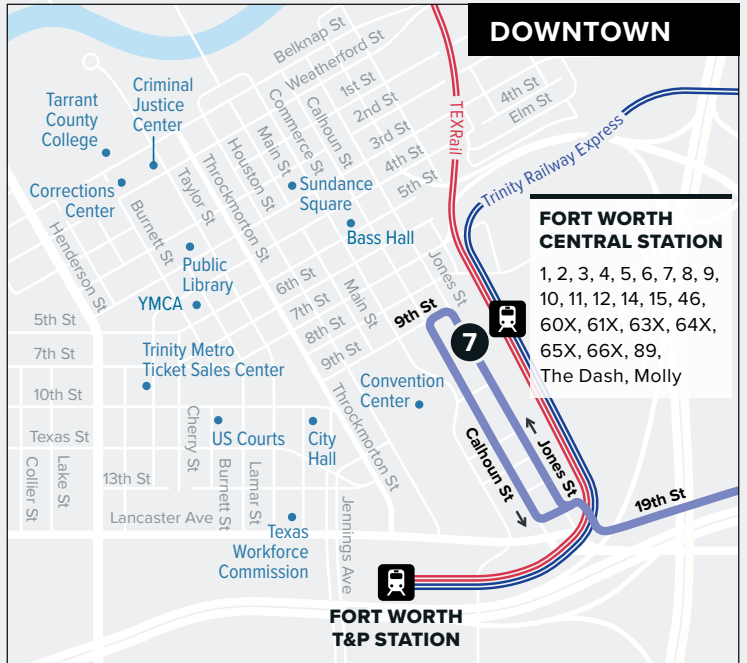

3

S Riverside/TCC South Campus

Downtown Fort Worth

Fort Worth Central Station

DOWNTOWN

FORT WORTH CENTRAL STATION
 1, 2, 3, 4, 5, 6, 7, 8, 9, 10, 11, 12, 14, 15, 46, 60X, 61X, 63X, 64X, 65X, 66X, 89, The Dash, Molly

Map Key

- Route Line
- Scheduled Timepoint
- Transfer Center
- Transfer to other buses
- Rail Station

Purchase tickets or track your bus with our mobile apps:
GoPass nextbus
 Download from your app store.

800 Cherry Street
 Fort Worth, Texas 76102
 Customer Care: (817) 215-8600
 RIDETRINITYMETRO.org | @TrinityMetro

Effective January 10, 2021

WEEKDAYS

TO DOWNTOWN

TCC South Campus	Resource Connection	Sierra Vista Transfer Center	Fabons & Rosedale	Pine & Lancaster	Stephenson & Luella	Fort Worth Central Station
1	2	3	4	5	6	7
5:05	5:08	5:20	5:28	5:32	5:37	5:45
5:35	5:38	5:50	5:58	6:02	6:07	6:15
6:05	6:08	6:20	6:28	6:32	6:37	6:45
6:35	6:38	6:50	6:58	7:02	7:07	7:15
7:05	7:08	7:20	7:28	7:32	7:37	7:45
7:35	7:38	7:50	7:58	8:02	8:07	8:15
8:05	8:08	8:20	8:28	8:32	8:37	8:45
8:35	8:38	8:50	8:58	9:02	9:07	9:15
9:05	9:08	9:20	9:28	9:32	9:37	9:45
9:35	9:38	9:50	9:58	10:02	10:07	10:15
10:05	10:08	10:20	10:28	10:32	10:37	10:45
10:35	10:38	10:50	10:58	11:02	11:07	11:15
11:05	11:08	11:20	11:28	11:32	11:37	11:45
11:35	11:38	11:50	11:58	12:02	12:07	12:15
12:05	12:08	12:20	12:28	12:32	12:37	12:45
12:35	12:38	12:50	12:58	1:02	1:07	1:15
1:05	1:08	1:20	1:28	1:32	1:37	1:45
1:35	1:38	1:50	1:58	2:02	2:07	2:15
2:05	2:08	2:20	2:28	2:32	2:37	2:45
2:35	2:38	2:50	2:58	3:02	3:07	3:15
3:05	3:08	3:20	3:28	3:32	3:37	3:45
3:35	3:38	3:50	3:58	4:02	4:07	4:15
4:05	4:08	4:20	4:28	4:32	4:37	4:45
4:35	4:38	4:50	4:58	5:02	5:07	5:15
5:05	5:08	5:20	5:28	5:32	5:37	5:45
5:35	5:38	5:50	5:58	6:02	6:07	6:15
6:05	6:08	6:20	6:28	6:32	6:37	6:45
6:35	6:38	6:50	6:58	7:02	7:07	7:15
7:35	7:38	7:50	7:58	8:02	8:07	8:15
8:35	8:38	8:50	8:58	9:02	9:07	9:15
9:35	9:38	9:50	9:58	10:02	10:07	10:15