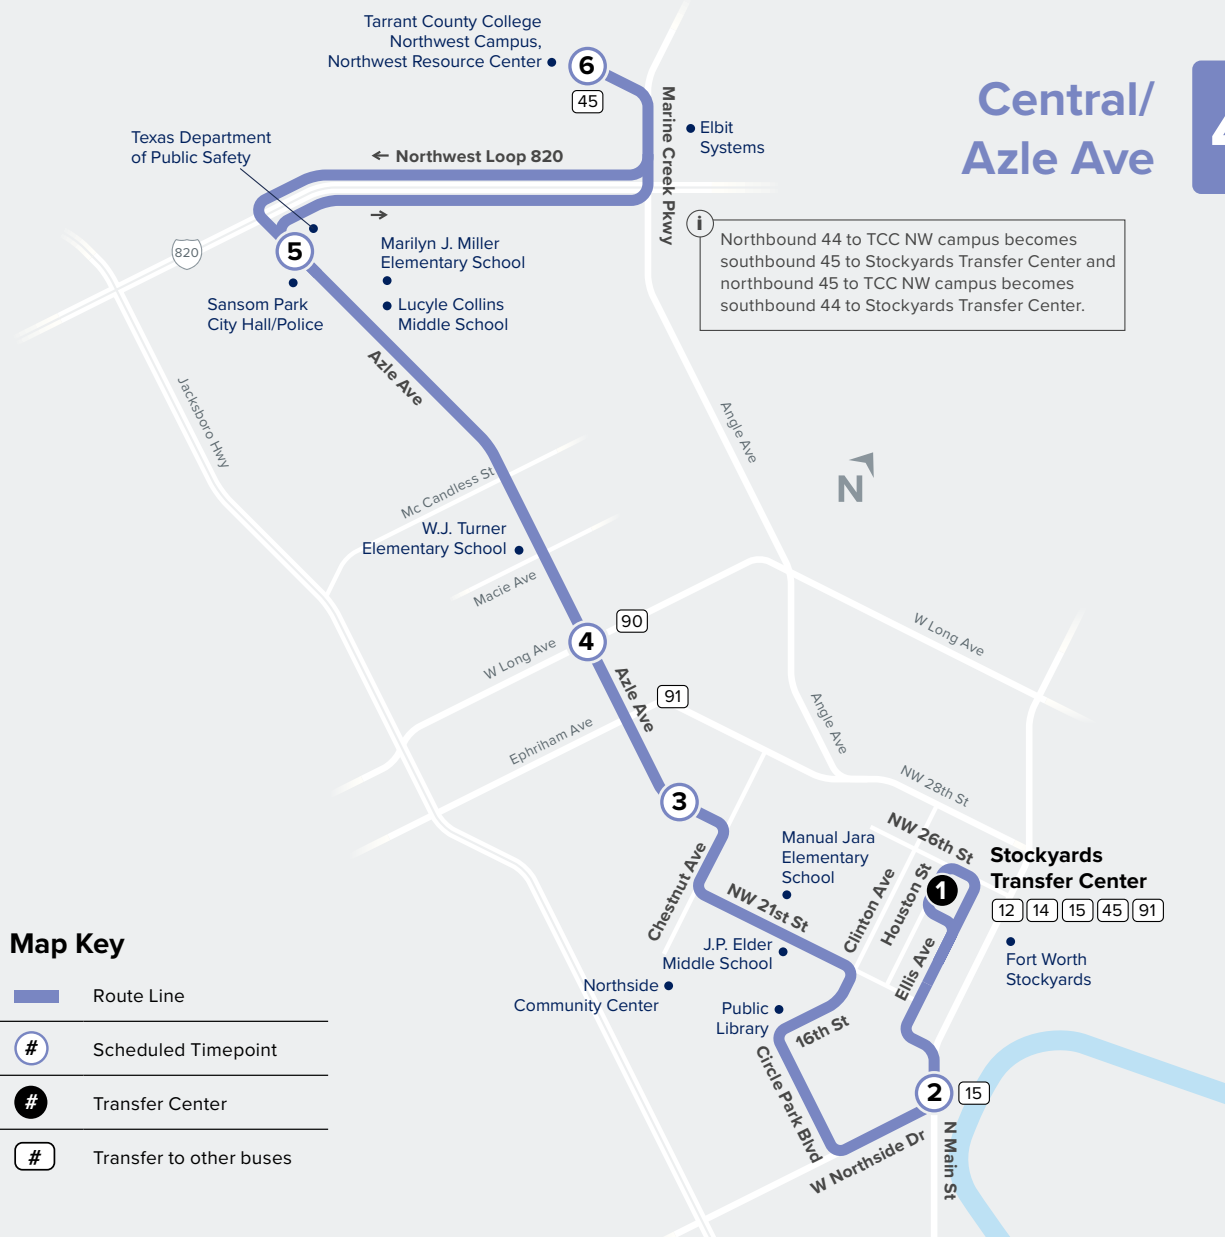

Central/ Azle Ave

44

Map Key

-  Route Line

-  Scheduled Timepoint

-  Transfer Center

-  Transfer to other buses

WEEKDAYS

SOUTHBOUND

TCC Northwest Campus	Azle & Tipton	Azle & Long	25th & Roosevelt	Northside & Main	Stockyards Transfer Center
6	5	4	3	2	1
5:30	5:34	5:39	5:43	5:54	6:00
6:00	6:04	6:09	6:13	6:24	6:30
6:30	6:34	6:39	6:43	6:54	7:00
7:00	7:04	7:09	7:13	7:24	7:30
7:30	7:34	7:39	7:43	7:54	8:00
8:00	8:04	8:09	8:13	8:24	8:30
8:30	8:34	8:39	8:43	8:54	9:00
9:30	9:34	9:39	9:43	9:54	10:00
10:30	10:34	10:39	10:43	10:54	11:00
11:30	11:34	11:39	11:43	11:54	12:00
12:30	12:34	12:39	12:43	12:54	1:00
1:30	1:34	1:39	1:43	1:54	2:00
2:30	2:34	2:39	2:43	2:54	3:00
3:30	3:34	3:39	3:43	3:54	4:00
4:00	4:04	4:09	4:13	4:24	4:30
4:30	4:34	4:39	4:43	4:54	5:00
5:00	5:04	5:09	5:13	5:24	5:30
5:30	5:34	5:39	5:43	5:54	6:00
6:30	6:34	6:39	6:43	6:54	7:00
7:30	7:34	7:39	7:43	7:54	8:00
8:30	8:34	8:39	8:43	8:54	9:00
9:30	9:34	9:39	9:43	9:54	10:00
10:30	10:34	10:39	10:43	10:54	11:00

NORTHBOUND

Stockyards Transfer Center	Northside & Main	25th & Roosevelt	Azle & Long	Azle & Tipton	TCC Northwest Campus
1	2	3	4	5	6
5:50	5:56	6:08	6:12	6:17	6:27
6:20	6:26	6:38	6:42	6:47	6:57
6:50	6:56	7:08	7:12	7:17	7:27
7:20	7:26	7:38	7:42	7:47	7:57
7:50	7:56	8:08	8:12	8:17	8:27
8:20	8:26	8:38	8:42	8:47	8:57
9:20	9:26	9:38	9:42	9:47	9:57
10:20	10:26	10:38	10:42	10:47	10:57
11:20	11:26	11:38	11:42	11:47	11:57
12:20	12:26	12:38	12:42	12:47	12:57
1:20	1:26	1:38	1:42	1:47	1:57
2:20	2:26	2:38	2:42	2:47	2:57
3:20	3:26	3:38	3:42	3:47	3:57
3:50	3:56	4:08	4:12	4:17	4:27
4:20	4:26	4:38	4:42	4:47	4:57
4:50	4:56	5:08	5:12	5:17	5:27
5:20	5:26	5:38	5:42	5:47	5:57
6:20	6:26	6:38	6:42	6:47	6:57
7:20	7:26	7:38	7:42	7:47	7:57
8:20	8:26	8:38	8:42	8:47	8:57
9:20	9:26	9:38	9:42	9:47	9:57
10:20	10:26	10:38	10:42	10:47	10:57