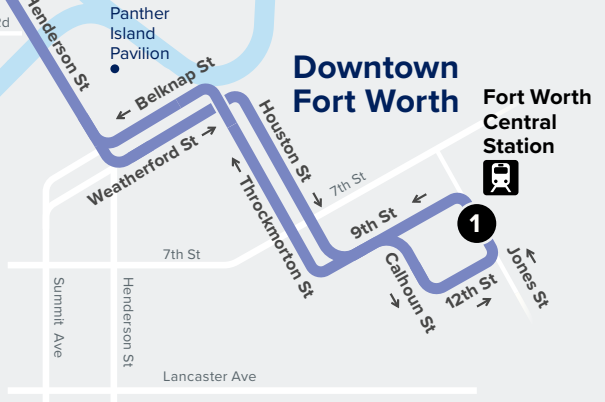

46

Jacksboro Hwy

Map Key

-  Route Line
-  Non-Stop Service
-  Scheduled Timepoint
-  Transfer Center
-  Transfer to other buses
-  Trinity Metro On-Demand
-  Rail Station

WEEKDAYS

TO DOWNTOWN

| Boat Club & SH 199 | Jacksboro & Ephriham | Fort Worth Central Station Bus Bay F |
|--------------------|----------------------|--------------------------------------|
| 4 | 2 | 1 |
| 5:35 | 5:42 | 6:10 |
| 6:05 | 6:12 | 6:40 |
| 6:35 | 6:42 | 7:10 |
| 7:05 | 7:12 | 7:40 |
| 7:35 | 7:42 | 8:10 |
| 8:05 | 8:12 | 8:40 |
| 8:35 | 8:42 | 9:10 |
| 9:05 | 9:12 | 9:40 |
| 9:35 | 9:42 | 10:10 |
| 10:05 | 10:12 | 10:40 |
| 10:35 | 10:42 | 11:10 |
| 11:05 | 11:12 | 11:40 |
| 11:35 | 11:42 | 12:10 |
| 12:05 | 12:12 | 12:40 |
| 12:35 | 12:42 | 1:10 |
| 1:05 | 1:12 | 1:40 |
| 1:35 | 1:42 | 2:10 |
| 2:05 | 2:12 | 2:40 |
| 2:35 | 2:42 | 3:10 |
| 3:05 | 3:12 | 3:40 |
| 3:35 | 3:42 | 4:10 |
| 4:05 | 4:12 | 4:40 |
| 4:35 | 4:42 | 5:10 |
| 5:05 | 5:12 | 5:40 |
| 5:35 | 5:42 | 6:10 |
| 6:05 | 6:12 | 6:40 |
| 6:35 | 6:42 | 7:10 |
| 7:05 | 7:12 | 7:40 |
| 7:35 | 7:42 | 8:10 |
| 8:35 | 8:42 | 9:10 |
| 9:35 | 9:42 | 10:10 |
| 10:35 | 10:42 | 11:10 |