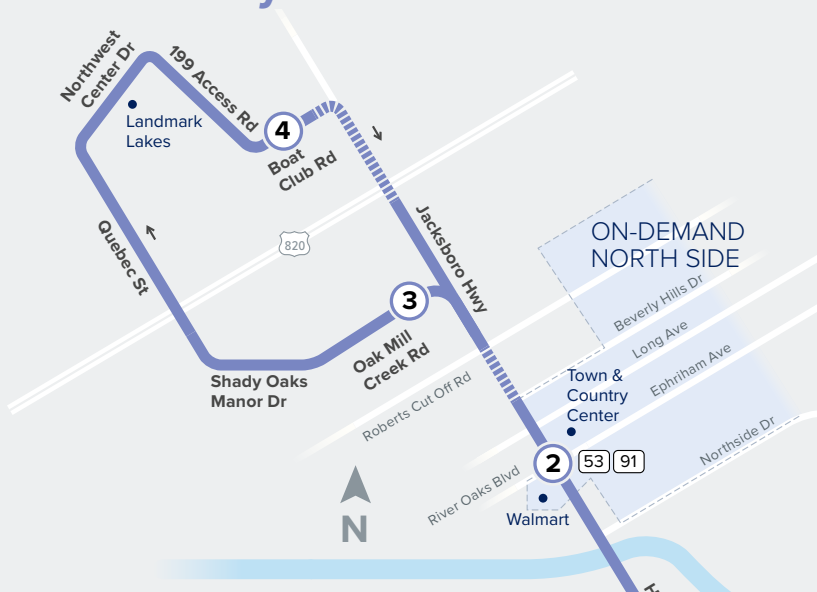

46

Jacksboro Hwy

Map Key

-  Route Line
-  Non-Stop Service
-  Scheduled Timepoint
-  Transfer Center
-  Transfer to other buses
-  Trinity Metro On-Demand
-  Rail Station

WEEKDAYS

TO DOWNTOWN

| Boat Club & SH 199 | Jacksboro & Ephriham | Fort Worth Central Station Bus Bay F |
|--------------------|----------------------|--------------------------------------|
| 4 | 2 | 1 |
| 5:35 | 5:42 | 6:10 |
| 6:05 | 6:12 | 6:40 |
| 6:35 | 6:42 | 7:10 |
| 7:05 | 7:12 | 7:40 |
| 7:35 | 7:42 | 8:10 |
| 8:05 | 8:12 | 8:40 |
| 8:35 | 8:42 | 9:10 |
| 9:05 | 9:12 | 9:40 |
| 9:35 | 9:42 | 10:10 |
| 10:05 | 10:12 | 10:40 |
| 10:35 | 10:42 | 11:10 |
| 11:05 | 11:12 | 11:40 |
| 11:35 | 11:42 | 12:10 |
| 12:05 | 12:12 | 12:40 |
| 12:35 | 12:42 | 1:10 |
| 1:05 | 1:12 | 1:40 |
| 1:35 | 1:42 | 2:10 |
| 2:05 | 2:12 | 2:40 |
| 2:35 | 2:42 | 3:10 |
| 3:05 | 3:12 | 3:40 |
| 3:35 | 3:42 | 4:10 |
| 4:05 | 4:12 | 4:40 |
| 4:35 | 4:42 | 5:10 |
| 5:05 | 5:12 | 5:40 |
| 5:35 | 5:42 | 6:10 |
| 6:05 | 6:12 | 6:40 |
| 6:35 | 6:42 | 7:10 |
| 7:05 | 7:12 | 7:40 |
| 7:35 | 7:42 | 8:10 |
| 8:35 | 8:42 | 9:10 |
| 9:35 | 9:42 | 10:10 |
| 10:35 | 10:42 | 11:10 |