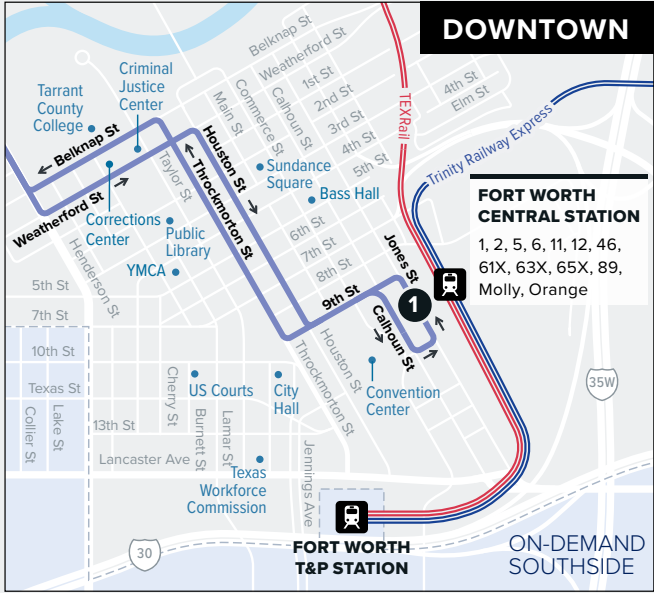

46

Jacksboro Hwy

Map Key

-  Route Line
-  Non-Stop Service
-  Scheduled Timepoint
-  Transfer Center
-  Transfer to other buses
-  Trinity Metro On-Demand
-  Rail Station

WEEKDAYS

TO DOWNTOWN

| Boat Club & SH 199 | Jacksboro & Ephriham | Fort Worth Central Station Bus Bay F |
|--------------------|----------------------|--------------------------------------|
| 4 | 2 | 1 |
| 5:35 | 5:42 | 6:10 |
| 6:05 | 6:12 | 6:40 |
| 6:35 | 6:42 | 7:10 |
| 7:05 | 7:12 | 7:40 |
| 7:35 | 7:42 | 8:10 |
| 8:05 | 8:12 | 8:40 |
| 8:35 | 8:42 | 9:10 |
| 9:05 | 9:12 | 9:40 |
| 9:35 | 9:42 | 10:10 |
| 10:05 | 10:12 | 10:40 |
| 10:35 | 10:42 | 11:10 |
| 11:05 | 11:12 | 11:40 |
| 11:35 | 11:42 | 12:10 |
| 12:05 | 12:12 | 12:40 |
| 12:35 | 12:42 | 1:10 |
| 1:05 | 1:12 | 1:40 |
| 1:35 | 1:42 | 2:10 |
| 2:05 | 2:12 | 2:40 |
| 2:35 | 2:42 | 3:10 |
| 3:05 | 3:12 | 3:40 |
| 3:35 | 3:42 | 4:10 |
| 4:05 | 4:12 | 4:40 |
| 4:35 | 4:42 | 5:10 |
| 5:05 | 5:12 | 5:40 |
| 5:35 | 5:42 | 6:10 |
| 6:05 | 6:12 | 6:40 |
| 6:35 | 6:42 | 7:10 |
| 7:05 | 7:12 | 7:40 |
| 7:35 | 7:42 | 8:10 |
| 8:35 | 8:42 | 9:10 |
| 9:35 | 9:42 | 10:10 |
| 10:35 | 10:42 | 11:10 |