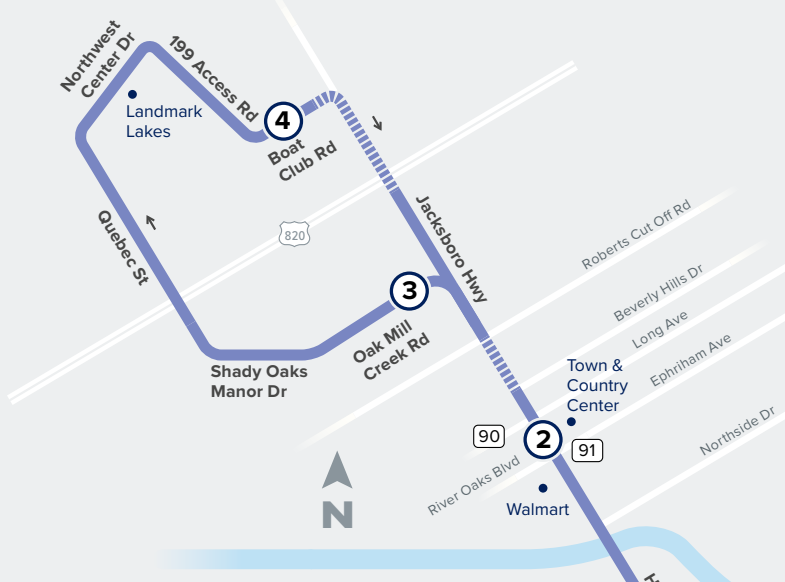

## Jacksboro Hwy

### Map Key

-  Route Line
-  Non-Stop Service
-  Scheduled Timepoint
-  Transfer Center
-  Transfer to other buses
-  Rail Station

## TO DOWNTOWN

Boat Club & SH 199	Jacksboro & Ephriham	Fort Worth Central Station
④	②	①
6:35	6:42	7:10
7:05	7:12	7:40
7:35	7:42	8:10
8:05	8:12	8:40
8:35	8:42	9:10
9:05	9:12	9:40
9:35	9:42	10:10
10:05	10:12	10:40
10:35	10:42	11:10
11:05	11:12	11:40
11:35	11:42	12:10
12:05	12:12	12:40
12:35	12:42	1:10
1:05	1:12	1:40
1:35	1:42	2:10
2:05	2:12	2:40
2:35	2:42	3:10
3:05	3:12	3:40
3:35	3:42	4:10
4:05	4:12	4:40
4:35	4:42	5:10
5:05	5:12	5:40
5:35	5:42	6:10
6:05	6:12	6:40
6:35	6:42	7:10
7:05	7:12	7:40
7:35	7:42	8:10
8:35	8:42	9:10
9:35	9:42	10:10
10:35	10:42	11:10

## FROM DOWNTOWN

Fort Worth Central Station	Jacksboro & Ephriham	Old Mill Creek at Jacksboro	Boat Club & SH 199
①	②	③	④
6:20	6:50	6:58	7:05
6:50	7:20	7:28	7:35
7:20	7:50	7:58	8:05
7:50	8:20	8:28	8:35
8:20	8:50	8:58	9:05
8:50	9:20	9:28	9:35
9:20	9:50	9:58	10:05
9:50	10:20	10:28	10:35
10:20	10:50	10:58	11:05
10:50	11:20	11:28	11:35
11:20	11:50	11:58	12:05
11:50	12:20	12:28	12:35
12:20	12:50	12:58	1:05
12:50	1:20	1:28	1:35
1:20	1:50	1:58	2:05
1:50	2:20	2:28	2:35
2:20	2:50	2:58	3:05
2:50	3:20	3:28	3:35
3:20	3:50	3:58	4:05
3:50	4:20	4:28	4:35
4:20	4:50	4:58	5:05
4:50	5:20	5:28	5:35
5:20	5:50	5:58	6:05
5:50	6:20	6:28	6:35
6:20	6:50	6:58	7:05
6:50	7:20	7:28	7:35
7:20	7:50	7:58	8:05
8:20	8:50	8:58	9:05
9:20	9:50	9:58	10:05
10:20	10:50	10:58	11:05