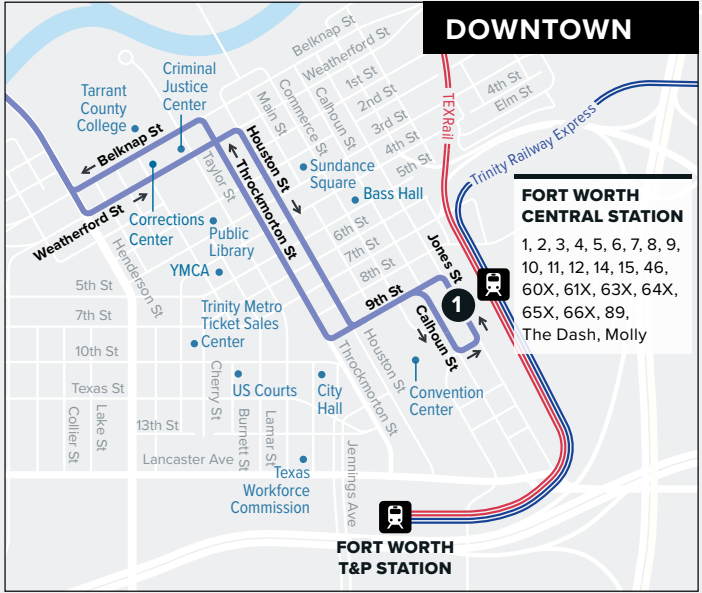

## Jacksboro Hwy

### Map Key

-  Route Line
-  Non-Stop Service
-  Scheduled Timepoint
-  Transfer Center
-  Transfer to other buses
-  Rail Station

## TO DOWNTOWN

Boat Club & SH 199	Jacksboro & Ephriham	Fort Worth Central Station
<b>4</b>	<b>2</b>	<b>1</b>
5:35	5:42	6:10
6:05	6:12	6:40
6:35	6:42	7:10
7:05	7:12	7:40
7:35	7:42	8:10
8:05	8:12	8:40
8:35	8:42	9:10
9:05	9:12	9:40
9:35	9:42	10:10
10:05	10:12	10:40
10:35	10:42	11:10
11:05	11:12	11:40
11:35	11:42	12:10
12:05	12:12	12:40
12:35	12:42	1:10
1:05	1:12	1:40
1:35	1:42	2:10
2:05	2:12	2:40
2:35	2:42	3:10
3:05	3:12	3:40
3:35	3:42	4:10
4:05	4:12	4:40
4:35	4:42	5:10
5:05	5:12	5:40
5:35	5:42	6:10
6:05	6:12	6:40
6:35	6:42	7:10
7:05	7:12	7:40
7:35	7:42	8:10
8:35	8:42	9:10
9:35	9:42	10:10
10:35	10:42	11:10

## TO DOWNTOWN

Boat Club & SH 199	Jacksboro & Ephriham	Fort Worth Central Station
④	②	①
6:35	6:42	7:10
7:05	7:12	7:40
7:35	7:42	8:10
8:05	8:12	8:40
8:35	8:42	9:10
9:05	9:12	9:40
9:35	9:42	10:10
10:05	10:12	10:40
10:35	10:42	11:10
11:05	11:12	11:40
11:35	11:42	12:10
12:05	12:12	12:40
12:35	12:42	1:10
1:05	1:12	1:40
1:35	1:42	2:10
2:05	2:12	2:40
2:35	2:42	3:10
3:05	3:12	3:40
3:35	3:42	4:10
4:05	4:12	4:40
4:35	4:42	5:10
5:05	5:12	5:40
5:35	5:42	6:10
6:05	6:12	6:40
6:35	6:42	7:10
7:05	7:12	7:40
7:35	7:42	8:10
8:35	8:42	9:10
9:35	9:42	10:10
10:35	10:42	11:10