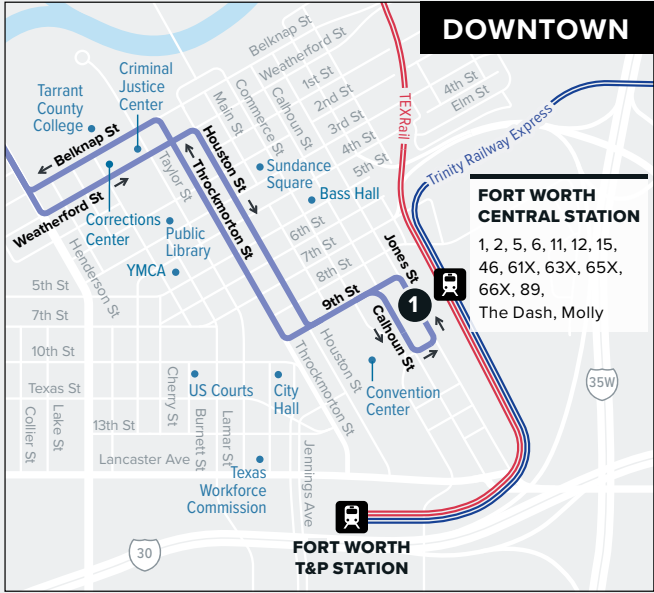

46

Jacksboro Hwy

Map Key

-  Route Line
-  Non-Stop Service
-  Scheduled Timepoint
-  Transfer Center
-  Transfer to other buses
-  Rail Station

DOWNTOWN

FORT WORTH CENTRAL STATION
 1, 2, 5, 6, 11, 12, 15, 46, 61X, 63X, 65X, 66X, 89, The Dash, Molly

Downtown Fort Worth

Fort Worth Central Station

WEEKDAYS

TO DOWNTOWN

Boat Club & SH 199	Jacksboro & Ephriham	Fort Worth Central Station Bus Bay F
④	②	①
5:35	5:42	6:10
6:05	6:12	6:40
6:35	6:42	7:10
7:05	7:12	7:40
7:35	7:42	8:10
8:05	8:12	8:40
8:35	8:42	9:10
9:05	9:12	9:40
9:35	9:42	10:10
10:05	10:12	10:40
10:35	10:42	11:10
11:05	11:12	11:40
11:35	11:42	12:10
12:05	12:12	12:40
12:35	12:42	1:10
1:05	1:12	1:40
1:35	1:42	2:10
2:05	2:12	2:40
2:35	2:42	3:10
3:05	3:12	3:40
3:35	3:42	4:10
4:05	4:12	4:40
4:35	4:42	5:10
5:05	5:12	5:40
5:35	5:42	6:10
6:05	6:12	6:40
6:35	6:42	7:10
7:05	7:12	7:40
7:35	7:42	8:10
8:35	8:42	9:10
9:35	9:42	10:10
10:35	10:42	11:10

FROM DOWNTOWN

Fort Worth Central Station Bus Bay F	Jacksboro & Ephriham	Old Mill Creek at Jacksboro	Boat Club & SH 199
①	②	③	④
5:50	6:20	6:28	6:35
6:20	6:50	6:58	7:05
6:50	7:20	7:28	7:35
7:20	7:50	7:58	8:05
7:50	8:20	8:28	8:35
8:20	8:50	8:58	9:05
8:50	9:20	9:28	9:35
9:20	9:50	9:58	10:05
9:50	10:20	10:28	10:35
10:20	10:50	10:58	11:05
10:50	11:20	11:28	11:35
11:20	11:50	11:58	12:05
11:50	12:20	12:28	12:35
12:20	12:50	12:58	1:05
12:50	1:20	1:28	1:35
1:20	1:50	1:58	2:05
1:50	2:20	2:28	2:35
2:20	2:50	2:58	3:05
2:50	3:20	3:28	3:35
3:20	3:50	3:58	4:05
3:50	4:20	4:28	4:35
4:20	4:50	4:58	5:05
4:50	5:20	5:28	5:35
5:20	5:50	5:58	6:05
5:50	6:20	6:28	6:35
6:20	6:50	6:58	7:05
6:50	7:20	7:28	7:35
7:20	7:50	7:58	8:05
8:20	8:50	8:58	9:05
9:20	9:50	9:58	10:05
10:20	10:50	10:58	11:05