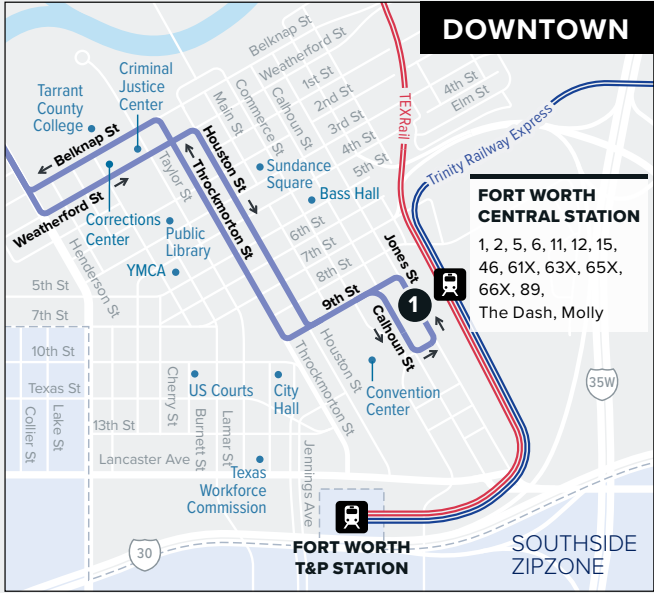

## Jacksboro Hwy

### Map Key

-  Route Line
-  Non-Stop Service
-  Scheduled Timepoint
-  Transfer Center
-  Transfer to other buses
-  ZIPZONE
-  Rail Station

## TO DOWNTOWN

Boat Club & SH 199	Jacksboro & Ephriham	Fort Worth Central Station Bus Bay F
4	2	1
5:35	5:42	6:10
6:05	6:12	6:40
6:35	6:42	7:10
7:05	7:12	7:40
7:35	7:42	8:10
8:05	8:12	8:40
8:35	8:42	9:10
9:05	9:12	9:40
9:35	9:42	10:10
10:05	10:12	10:40
10:35	10:42	11:10
11:05	11:12	11:40
11:35	11:42	12:10
12:05	12:12	12:40
12:35	12:42	1:10
1:05	1:12	1:40
1:35	1:42	2:10
2:05	2:12	2:40
2:35	2:42	3:10
3:05	3:12	3:40
3:35	3:42	4:10
4:05	4:12	4:40
4:35	4:42	5:10
5:05	5:12	5:40
5:35	5:42	6:10
6:05	6:12	6:40
6:35	6:42	7:10
7:05	7:12	7:40
7:35	7:42	8:10
8:35	8:42	9:10
9:35	9:42	10:10
10:35	10:42	11:10

## TO DOWNTOWN

Boat Club & SH 199	Jacksboro & Ephriham	Fort Worth Central Station Bus Bay F
④	②	①
6:35	6:42	7:10
7:05	7:12	7:40
7:35	7:42	8:10
8:05	8:12	8:40
8:35	8:42	9:10
9:05	9:12	9:40
9:35	9:42	10:10
10:05	10:12	10:40
10:35	10:42	11:10
11:05	11:12	11:40
11:35	11:42	12:10
12:05	12:12	12:40
12:35	12:42	1:10
1:05	1:12	1:40
1:35	1:42	2:10
2:05	2:12	2:40
2:35	2:42	3:10
3:05	3:12	3:40
3:35	3:42	4:10
4:05	4:12	4:40
4:35	4:42	5:10
5:05	5:12	5:40
5:35	5:42	6:10
6:05	6:12	6:40
6:35	6:42	7:10
7:05	7:12	7:40
7:35	7:42	8:10
8:35	8:42	9:10
9:35	9:42	10:10