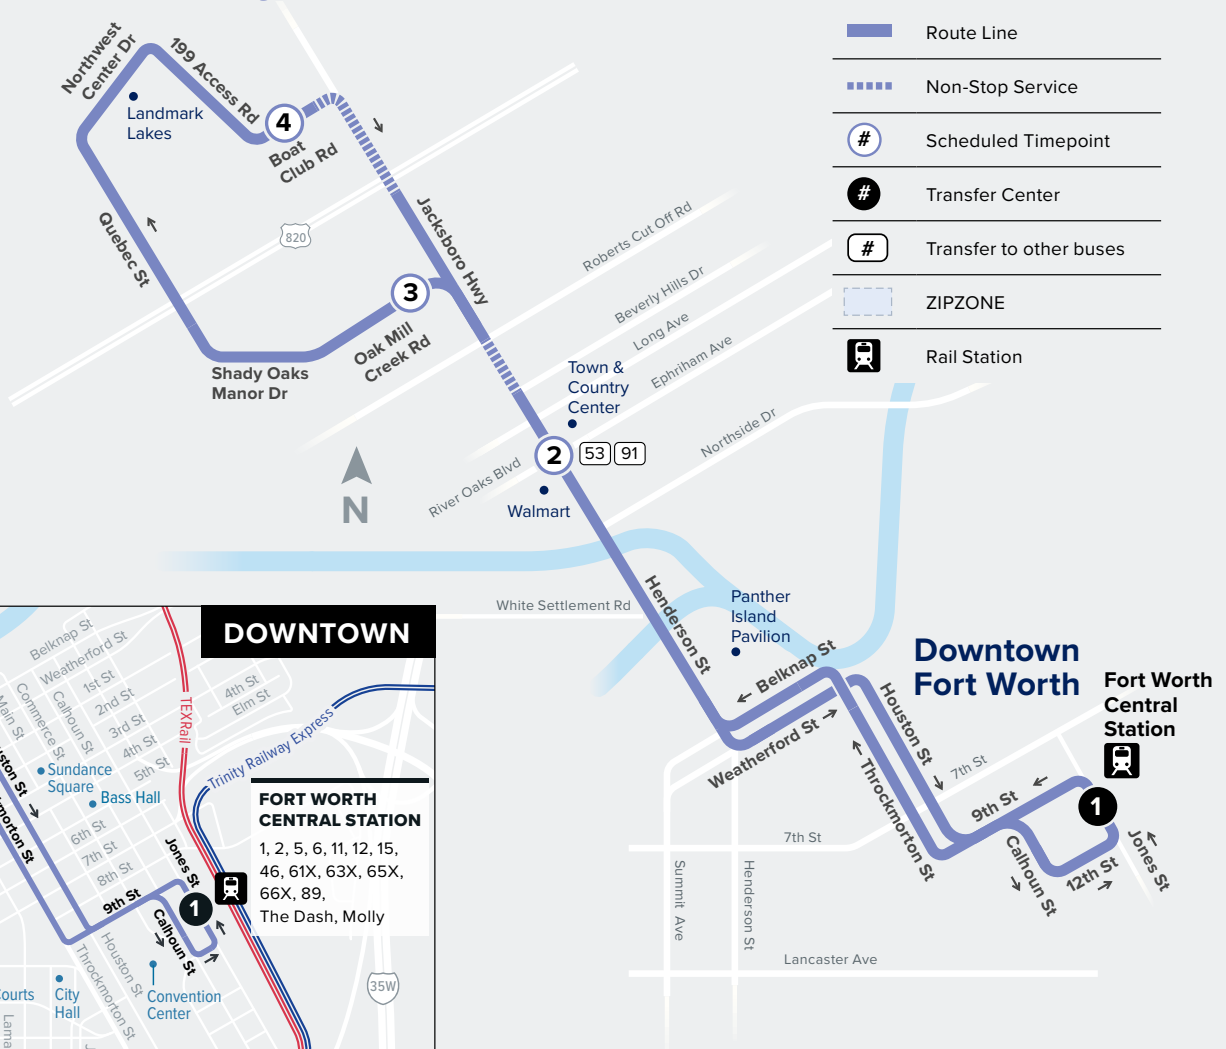

### Map Key

-  Route Line
-  Non-Stop Service
-  Scheduled Timepoint
-  Transfer Center
-  Transfer to other buses
-  ZIPZONE
-  Rail Station

## TO DOWNTOWN

Boat Club & SH 199	Jacksboro & Ephriham	Fort Worth Central Station Bus Bay F
4	2	1
5:35	5:42	6:10
6:05	6:12	6:40
6:35	6:42	7:10
7:05	7:12	7:40
7:35	7:42	8:10
8:05	8:12	8:40
8:35	8:42	9:10
9:05	9:12	9:40
9:35	9:42	10:10
10:05	10:12	10:40
10:35	10:42	11:10
11:05	11:12	11:40
11:35	11:42	12:10
12:05	12:12	12:40
12:35	12:42	1:10
1:05	1:12	1:40
1:35	1:42	2:10
2:05	2:12	2:40
2:35	2:42	3:10
3:05	3:12	3:40
3:35	3:42	4:10
4:05	4:12	4:40
4:35	4:42	5:10
5:05	5:12	5:40
5:35	5:42	6:10
6:05	6:12	6:40
6:35	6:42	7:10
7:05	7:12	7:40
7:35	7:42	8:10
8:35	8:42	9:10
9:35	9:42	10:10
10:35	10:42	11:10

## FROM DOWNTOWN

Fort Worth Central Station Bus Bay F	Jacksboro & Ephriham	Old Mill Creek at Jacksboro	Boat Club & SH 199
1	2	3	4
5:50	6:20	6:28	6:35
6:20	6:50	6:58	7:05
6:50	7:20	7:28	7:35
7:20	7:50	7:58	8:05
7:50	8:20	8:28	8:35
8:20	8:50	8:58	9:05
8:50	9:20	9:28	9:35
9:20	9:50	9:58	10:05
9:50	10:20	10:28	10:35
10:20	10:50	10:58	11:05
10:50	11:20	11:28	11:35
11:20	11:50	11:58	12:05
11:50	12:20	12:28	12:35
12:20	12:50	12:58	1:05
12:50	1:20	1:28	1:35
1:20	1:50	1:58	2:05
1:50	2:20	2:28	2:35
2:20	2:50	2:58	3:05
2:50	3:20	3:28	3:35
3:20	3:50	3:58	4:05
3:50	4:20	4:28	4:35
4:20	4:50	4:58	5:05
4:50	5:20	5:28	5:35
5:20	5:50	5:58	6:05
5:50	6:20	6:28	6:35
6:20	6:50	6:58	7:05
6:50	7:20	7:28	7:35
7:20	7:50	7:58	8:05
8:20	8:50	8:58	9:05
9:20	9:50	9:58	10:05
10:20	10:50	10:58	11:05