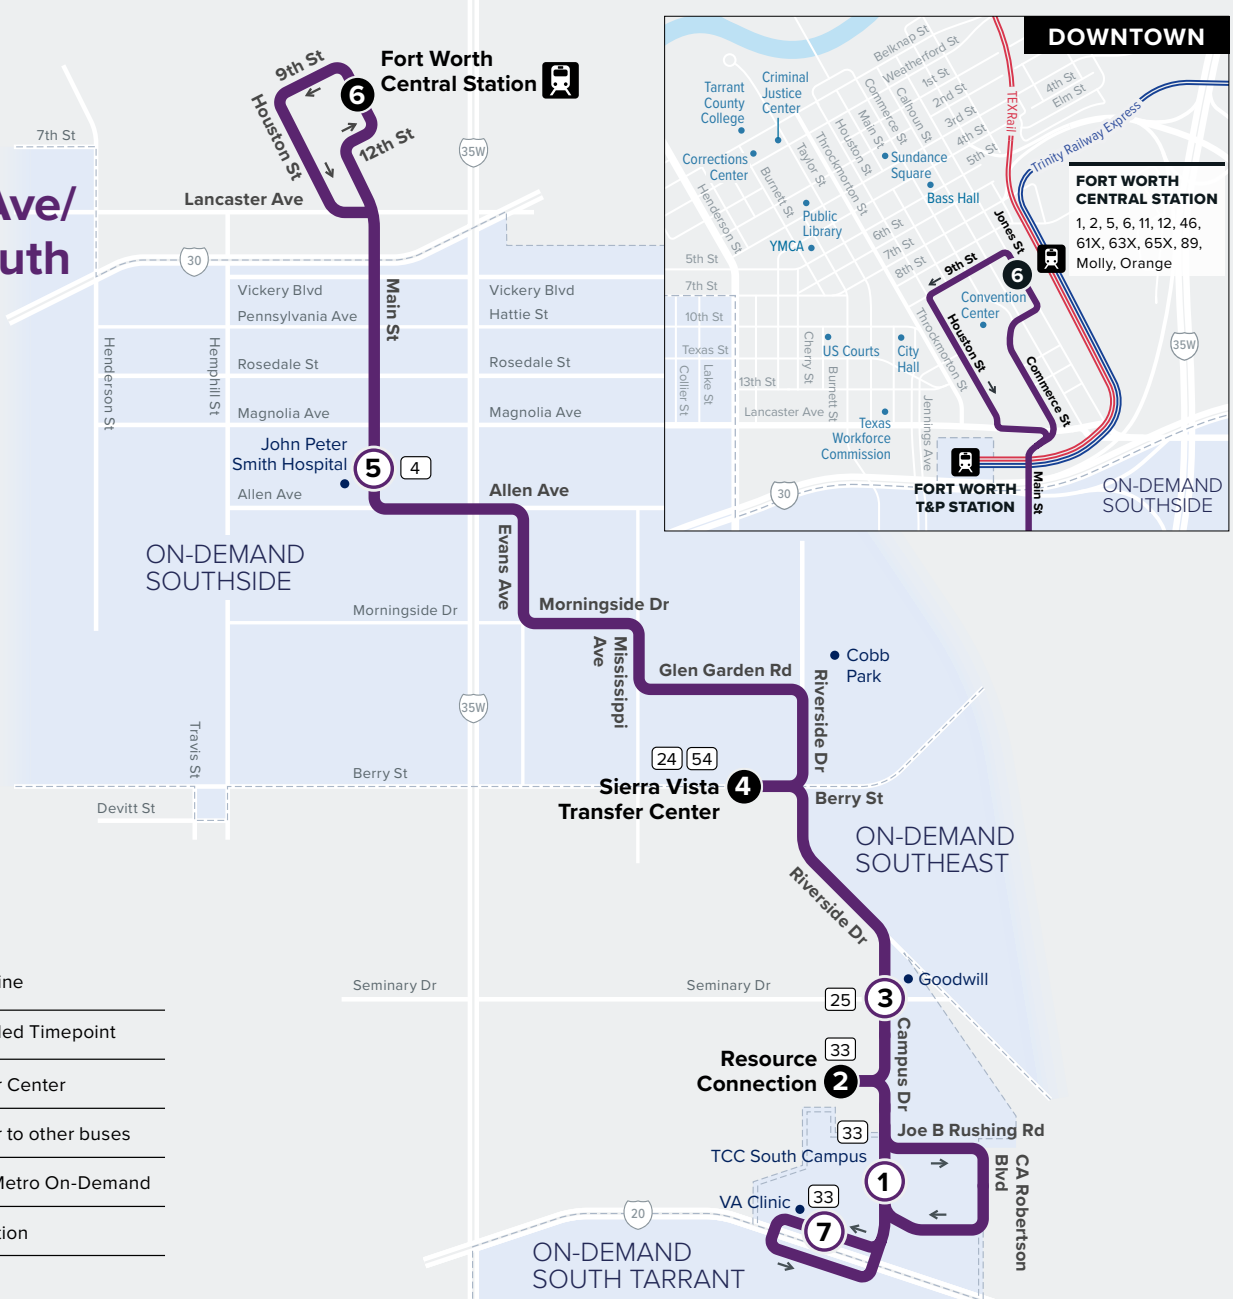

## Evans Ave/ TCC South

### Map Key

- Route Line
- Scheduled Timepoint
- Transfer Center
- Transfer to other buses
- Trinity Metro On-Demand
- Rail Station

Purchase tickets or plan your trip with our mobile app:  
 GoPass  
 Download from your app store.

## FROM DOWNTOWN

TCC South Campus	Resource Connection	Campus & Seminary	Sierra Vista Transit Ctr Bus Bay A	Main & St Joseph	Fort Worth Central Station Bus Bay I	Fort Worth Central Station Bus Bay I	Main & St Joseph	Sierra Vista Transit Ctr Bus Bay A	Campus & Seminary	Resource Connection	VA Clinic	TCC South Campus
①	②	③	④	⑤	⑥	⑥	⑤	④	③	②	⑦	①
4:48	4:54	4:58	5:11	5:24	5:37	5:15	5:27	5:44	5:56	5:59	6:03	6:18
5:18	5:24	5:28	5:41	5:54	6:07	5:45	5:57	6:14	6:26	6:29	6:33	6:48
5:48	5:54	5:58	6:11	6:24	6:37	6:15	6:27	6:44	6:56	6:59	7:03	7:18
6:18	6:24	6:28	6:41	6:54	7:07	6:45	6:57	7:14	7:26	7:29	7:33	7:48
6:33	6:39	6:43	6:56	7:09	7:22	7:00	7:12	7:29	7:41	7:44	7:48	8:03
6:48	6:54	6:58	7:11	7:24	7:37	7:15	7:27	7:44	7:56	7:59	8:03	8:18
7:03	7:09	7:13	7:26	7:39	7:52	7:30	7:42	7:59	8:11	8:14	8:18	8:33
7:18	7:24	7:28	7:41	7:54	8:07	7:45	7:57	8:14	8:26	8:29	8:33	8:48
7:33	7:39	7:43	7:56	8:09	8:22	8:00	8:12	8:29	8:41	8:44	8:48	9:03
7:48	7:54	7:58	8:11	8:24	8:37	8:15	8:27	8:44	8:56	8:59	9:03	9:18
8:03	8:09	8:13	8:26	8:39	8:52	8:30	8:42	8:59	9:11	9:14	9:18	9:33
8:18	8:24	8:28	8:41	8:54	9:07	8:45	8:57	9:14	9:26	9:29	9:33	9:48
8:33	8:39	8:43	8:56	9:09	9:22	9:00	9:12	9:29	9:41	9:44	9:48	10:03
8:48	8:54	8:58	9:11	9:24	9:37	9:15	9:27	9:44	9:56	9:59	10:03	10:18
9:03	9:09	9:13	9:26	9:39	9:52	9:30	9:42	9:59	10:11	10:14	10:18	10:33