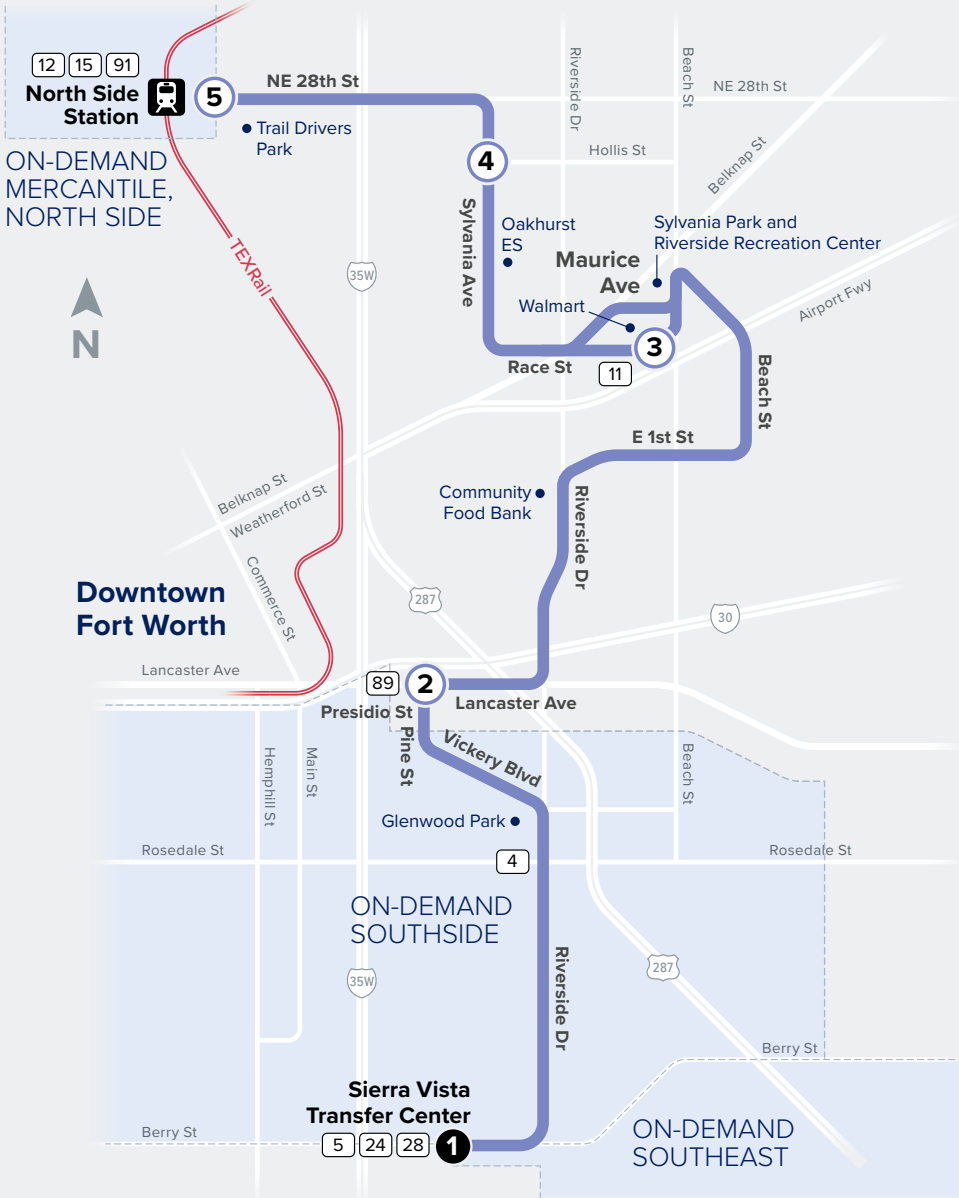

54

Riverside/ Sierra Vista

Map Key

| | |
|--|-------------------------|
| | Route Line |
| | Scheduled Timepoint |
| | Transfer Center |
| | Transfer to other buses |
| | Trinity Metro On-Demand |

Purchase tickets or plan your trip with our mobile app:

* Trip operates on Saturday only.

SOUTHBOUND

| North Side Station Bus Bay C | Sylvania & Hollis | Walmart | Pine & Presidio | Sierra Vista Transfer Center Bus Bay B |
|------------------------------------|----------------------|----------|--------------------|--|
| 5 | 4 | 3 | 2 | 1 |
| 6:57 | 7:09 | 7:21 | 7:35 | 7:55 |
| 7:57 | 8:09 | 8:21 | 8:35 | 8:55 |
| 8:57 | 9:09 | 9:21 | 9:35 | 9:55 |
| 9:57 | 10:09 | 10:21 | 10:35 | 10:55 |
| 10:57 | 11:09 | 11:21 | 11:35 | 11:55 |
| 11:57 | 12:09 | 12:21 | 12:35 | 12:55 |
| 12:57 | 1:09 | 1:21 | 1:35 | 1:55 |
| 1:57 | 2:09 | 2:21 | 2:35 | 2:55 |
| 2:57 | 3:09 | 3:21 | 3:35 | 3:55 |
| 3:57 | 4:09 | 4:21 | 4:35 | 4:55 |
| 4:57 | 5:09 | 5:21 | 5:35 | 5:55 |
| 5:57 | 6:09 | 6:21 | 6:35 | 6:55 |
| 6:57 | 7:09 | 7:21 | 7:35 | 7:55 |
| 7:57 | 8:09 | 8:21 | 8:35 | 8:55 |
| 8:57 | 9:09 | 9:21 | 9:35 | 9:55 |
| *9:57 | 10:09 | 10:21 | 10:35 | 10:55 |