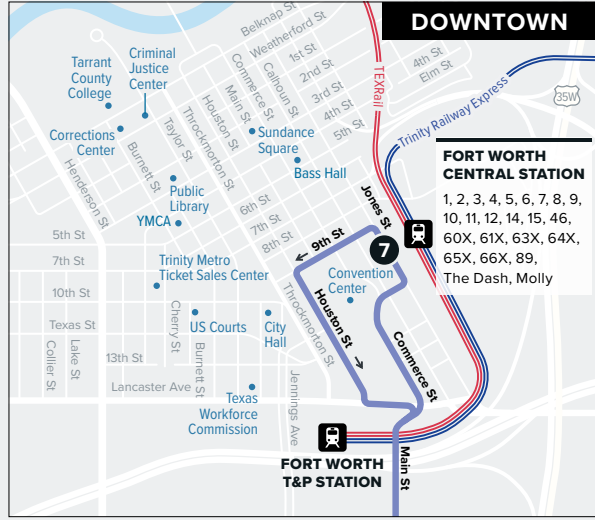

Evans Avenue / LaGran Plaza (a)
Wichita St / Glen Garden (b)

5ab

Downtown Fort Worth

Fort Worth Central Station

School Zone detour:
No Southcrest trips
7:45 to 8:15 am or
2:45 to 3:15 pm or
after 8:00 pm

School Zone detour:
Southbound
8:30am to 9:30am
& 4:15pm to 5:15pm.

Map Key

- Route Line
- Detour
- Scheduled Timepoint
- Transfer Center
- Transfer to other buses
- Rail Station

DOWNTOWN

FORT WORTH CENTRAL STATION
1, 2, 3, 4, 5, 6, 7, 8, 9,
10, 11, 12, 14, 15, 46,
60X, 61X, 63X, 64X,
65X, 66X, 89,
The Dash, Molly

Effective
January 10, 2021

WEEKDAY – 5a Evans Ave

TO DOWNTOWN

TCC So. Campus	Oak Grove & Glasgow	Felix & Hemphill	La Gran Plaza Transfer Center	Evans & Berry	Main & Allen	Fort Worth Central Station
①	②	③	④	⑤	⑥	⑦
6:32	6:39	6:47	7:05	7:14	7:31	7:45
7:32	7:39	7:47	8:05	8:14	8:31	8:45
8:32	8:39	8:47	9:05	9:14	9:31	9:45
9:32	9:39	9:47	10:05	10:14	10:31	10:45
10:32	10:39	10:47	11:05	11:14	11:31	11:45
11:32	11:39	11:47	12:05	12:14	12:31	12:45
12:32	12:39	12:47	1:05	1:14	1:31	1:45
1:32	1:39	1:47	2:05	2:14	2:31	2:45
2:32	2:39	2:47	3:05	3:14	3:31	3:45
3:32	3:39	3:47	4:05	4:14	4:31	4:45
4:32	4:39	4:47	5:05	5:14	5:31	5:45
5:32	5:39	5:47	6:05	6:14	6:31	6:45
—	—	—	8:05	8:14	8:31	8:45

SATURDAY – 5b Wichita St

FROM DOWNTOWN

Fort Worth Central Station	Main & Allen	Sierra Vista Transfer Center	TCC So. Campus
⑦	⑥	⑧	①
7:45	7:57	8:12	8:32
8:45	8:57	9:12	9:32
9:45	9:57	10:12	10:32
10:45	10:57	11:12	11:32
11:45	11:57	12:12	12:32
12:45	12:57	1:12	1:32
1:45	1:57	2:12	2:32
2:45	2:57	3:12	3:32
3:45	3:57	4:12	4:32
4:45	4:57	5:12	5:32
5:45	5:57	6:12	6:32
6:45	6:57	7:12	7:32