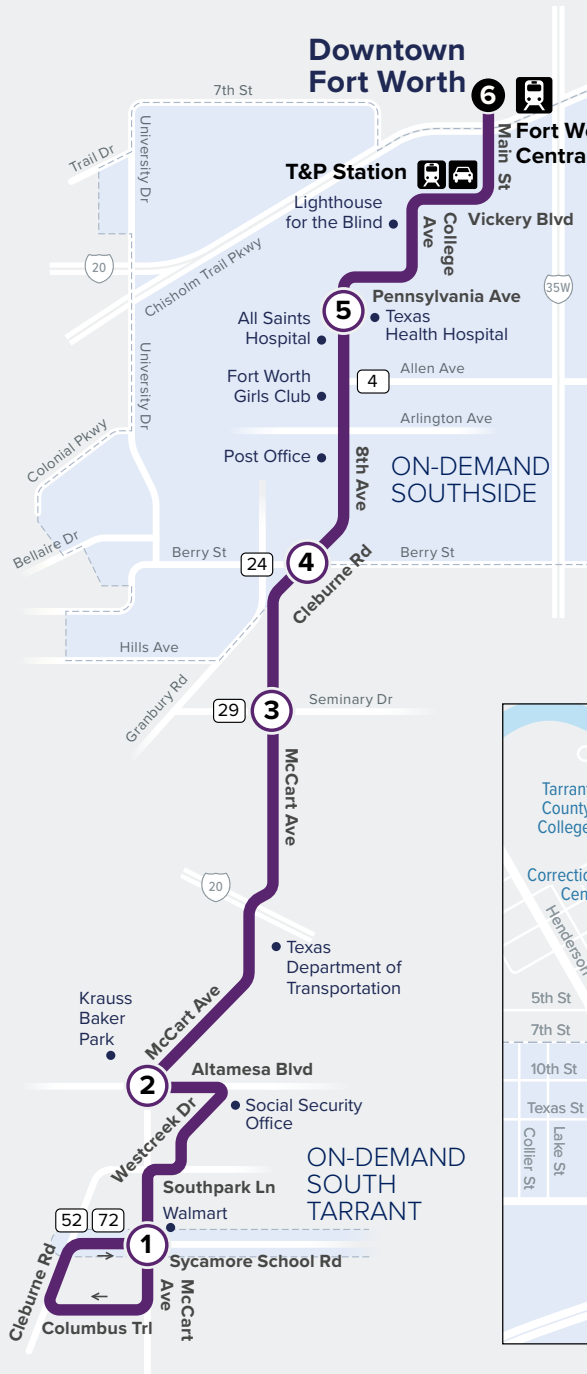

Downtown Fort Worth

8th Ave/McCart

Map Key

	Route Line
	Scheduled Timepoint
	Transfer Center
	Transfer to other buses
	Trinity Metro On-Demand
	Rail Station
	Park & Ride

Purchase tickets or plan your trip with our mobile app:

Sycamore School & McCart	McCart & Altamesa	McCart & Seminary	Berry & Cleburne Rd	8th Ave & Cooper	Fort Worth Central Station Bus Bay D
①	②	③	④	⑤	⑥
4:29	4:38	4:46	4:53	5:04	5:12
4:59	5:08	5:16	5:23	5:34	5:42
5:29	5:38	5:46	5:53	6:04	6:12
5:59	6:08	6:16	6:23	6:34	6:42
6:29	6:38	6:46	6:53	7:04	7:12
6:44	6:53	7:01	7:08	7:19	7:27
6:59	7:08	7:16	7:23	7:34	7:42
7:14	7:23	7:31	7:38	7:49	7:57
7:29	7:38	7:46	7:53	8:04	8:12

* Trip operates on Saturday only.

FROM DOWNTOWN

Fort Worth Central Station Bus Bay D	8th Ave & Cooper	Berry & Cleburne Rd	McCart & Seminary	McCart & Altamesa	Sycamore School & McCart
6	5	4	3	2	1
6:20	6:36	6:44	6:51	7:02	7:17
6:50	7:06	7:14	7:21	7:32	7:47
7:20	7:36	7:44	7:51	8:02	8:17
7:50	8:06	8:14	8:21	8:32	8:47
8:20	8:36	8:44	8:51	9:02	9:17
8:50	9:06	9:14	9:21	9:32	9:47
9:20	9:36	9:44	9:51	10:02	10:17
9:50	10:06	10:14	10:21	10:32	10:47
10:20	10:36	10:44	10:51	11:02	11:17
10:50	11:06	11:14	11:21	11:32	11:47
11:20	11:36	11:44	11:51	12:02	12:17
11:50	12:06	12:14	12:21	12:32	12:47
12:20	12:36	12:44	12:51	1:02	1:17
12:50	1:06	1:14	1:21	1:32	1:47
1:20	1:36	1:44	1:51	2:02	2:17
1:50	2:06	2:14	2:21	2:32	2:47
2:20	2:36	2:44	2:51	3:02	3:17
2:50	3:06	3:14	3:21	3:32	3:47
3:20	3:36	3:44	3:51	4:02	4:17
3:50	4:06	4:14	4:21	4:32	4:47
4:20	4:36	4:44	4:51	5:02	5:17
4:50	5:06	5:14	5:21	5:32	5:47
5:20	5:36	5:44	5:51	6:02	6:17
5:50	6:06	6:14	6:21	6:32	6:47
6:20	6:36	6:44	6:51	7:02	7:17
6:50	7:06	7:14	7:21	7:32	7:47
7:20	7:36	7:44	7:51	8:02	8:17
7:50	8:06	8:14	8:21	8:32	8:47
8:20	8:36	8:44	8:51	9:02	9:17
8:50	9:06	9:14	9:21	9:32	9:47
9:20	9:36	9:44	9:51	10:02	10:17
9:50	10:06	10:14	10:21	10:32	10:47
10:20	10:36	10:44	10:51	11:02	11:17
*10:50	11:06	11:14	11:21	11:32	11:47