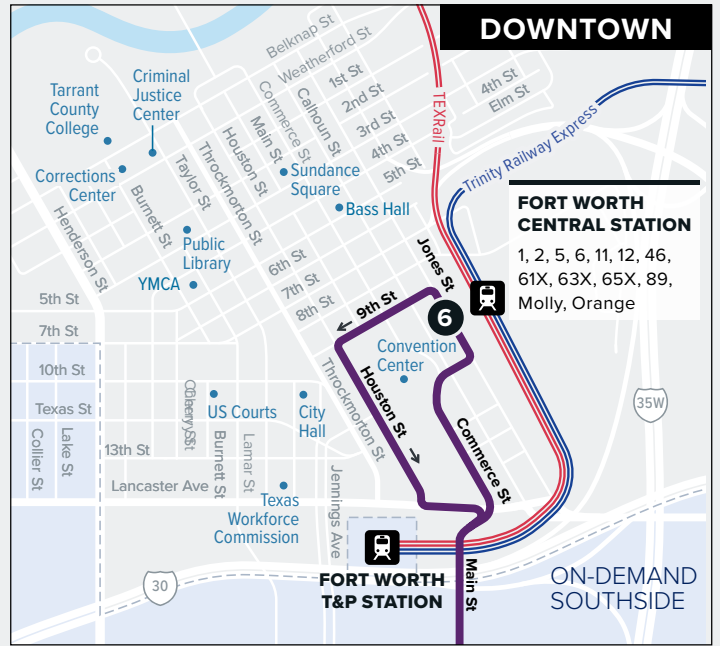

Downtown Fort Worth

8th Ave/McCart

Map Key

	Route Line
	Scheduled Timepoint
	Transfer Center
	Transfer to other buses
	Trinity Metro On-Demand
	Rail Station
	Park & Ride

Purchase tickets or plan your trip with our mobile app:

Sycamore School & McCart	McCart & Altamesa	McCart & Seminary	Berry & Cleburne Rd	8th Ave & Cooper	Fort Worth Central Station Bus Bay D
①	②	③	④	⑤	⑥
4:29	4:38	4:46	4:53	5:04	5:12
4:59	5:08	5:16	5:23	5:34	5:42
5:29	5:38	5:46	5:53	6:04	6:12
5:59	6:08	6:16	6:23	6:34	6:42
6:29	6:38	6:46	6:53	7:04	7:12
6:44	6:53	7:01	7:08	7:19	7:27
6:59	7:08	7:16	7:23	7:34	7:42
7:14	7:23	7:31	7:38	7:49	7:57
7:29	7:38	7:46	7:53	8:04	8:12

* Trip operates on Saturday only.

FROM DOWNTOWN

Fort Worth Central Station Bus Bay D	8th Ave & Cooper	Berry & Cleburne Rd	McCart & Seminary	McCart & Altamesa	Sycamore School & McCart
6	5	4	3	2	1
6:20	6:36	6:44	6:51	7:02	7:17
6:50	7:06	7:14	7:21	7:32	7:47
7:20	7:36	7:44	7:51	8:02	8:17
7:50	8:06	8:14	8:21	8:32	8:47
8:20	8:36	8:44	8:51	9:02	9:17
8:50	9:06	9:14	9:21	9:32	9:47
9:20	9:36	9:44	9:51	10:02	10:17
9:50	10:06	10:14	10:21	10:32	10:47
10:20	10:36	10:44	10:51	11:02	11:17
10:50	11:06	11:14	11:21	11:32	11:47
11:20	11:36	11:44	11:51	12:02	12:17
11:50	12:06	12:14	12:21	12:32	12:47
12:20	12:36	12:44	12:51	1:02	1:17
12:50	1:06	1:14	1:21	1:32	1:47
1:20	1:36	1:44	1:51	2:02	2:17
1:50	2:06	2:14	2:21	2:32	2:47
2:20	2:36	2:44	2:51	3:02	3:17
2:50	3:06	3:14	3:21	3:32	3:47
3:20	3:36	3:44	3:51	4:02	4:17
3:50	4:06	4:14	4:21	4:32	4:47
4:20	4:36	4:44	4:51	5:02	5:17
4:50	5:06	5:14	5:21	5:32	5:47
5:20	5:36	5:44	5:51	6:02	6:17
5:50	6:06	6:14	6:21	6:32	6:47
6:20	6:36	6:44	6:51	7:02	7:17
6:50	7:06	7:14	7:21	7:32	7:47
7:20	7:36	7:44	7:51	8:02	8:17
7:50	8:06	8:14	8:21	8:32	8:47
8:20	8:36	8:44	8:51	9:02	9:17
8:50	9:06	9:14	9:21	9:32	9:47
9:20	9:36	9:44	9:51	10:02	10:17
9:50	10:06	10:14	10:21	10:32	10:47
10:20	10:36	10:44	10:51	11:02	11:17
*10:50	11:06	11:14	11:21	11:32	11:47