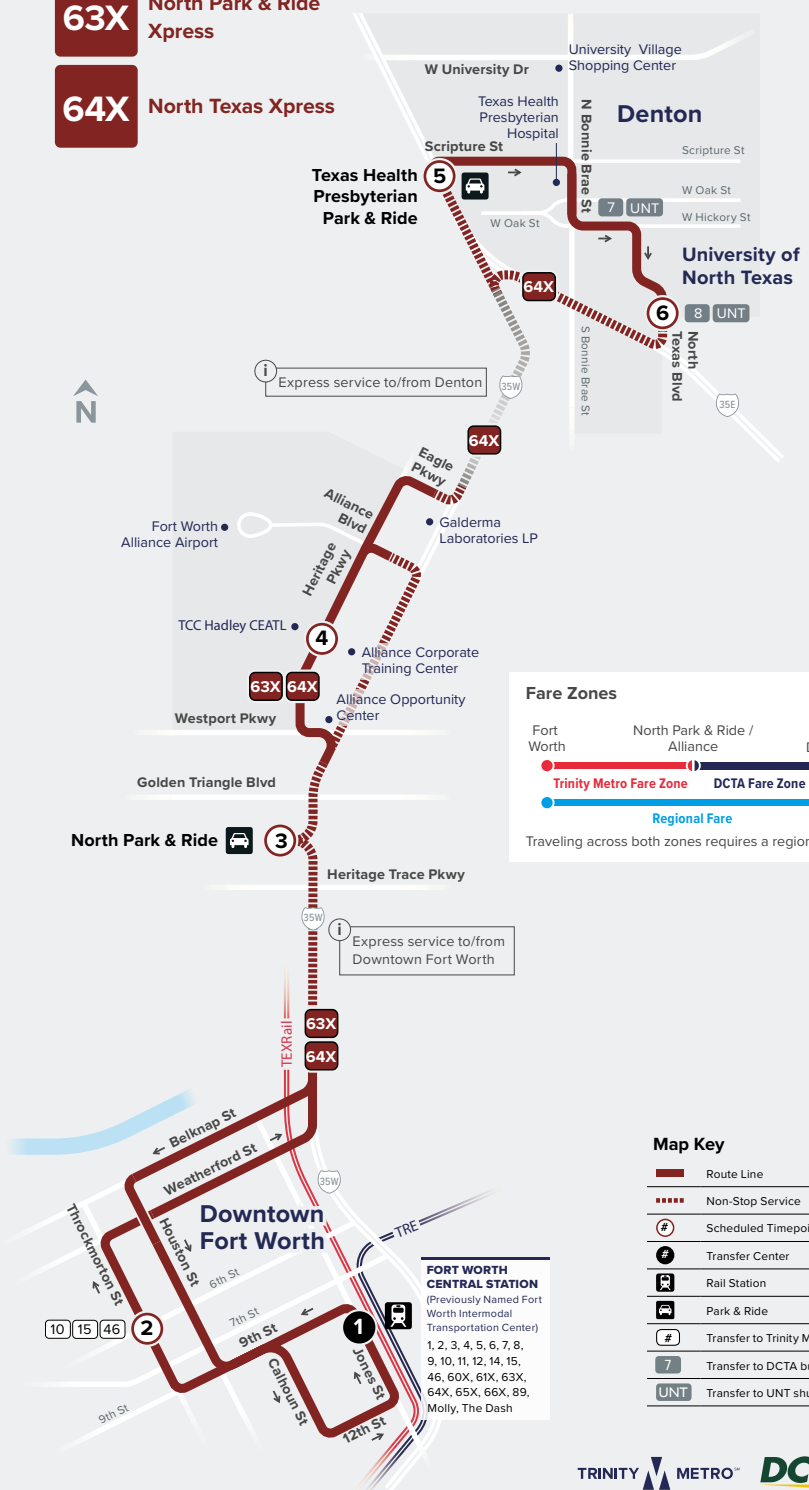

63X North Park & Ride Xpress

64X North Texas Xpress

Fare Zones

Fort Worth   North Park & Ride / Alliance   Denton

Trinity Metro Fare Zone   DCTA Fare Zone

Regional Fare

Traveling across both zones requires a regional pass.

Map Key

- Route Line
- Non-Stop Service
- Scheduled Timepoint
- Transfer Center
- Rail Station
- Park & Ride
- Transfer to Trinity Metro buses
- Transfer to DCTA buses
- Transfer to UNT shuttle

Purchase passes or track your bus with our mobile apps

800 Cherry Street
Fort Worth, Texas 76102
Customer Care: (817) 215-8600
RIDETRINITYMETRO.org | @TrinityMetro

Effective September 22, 2019