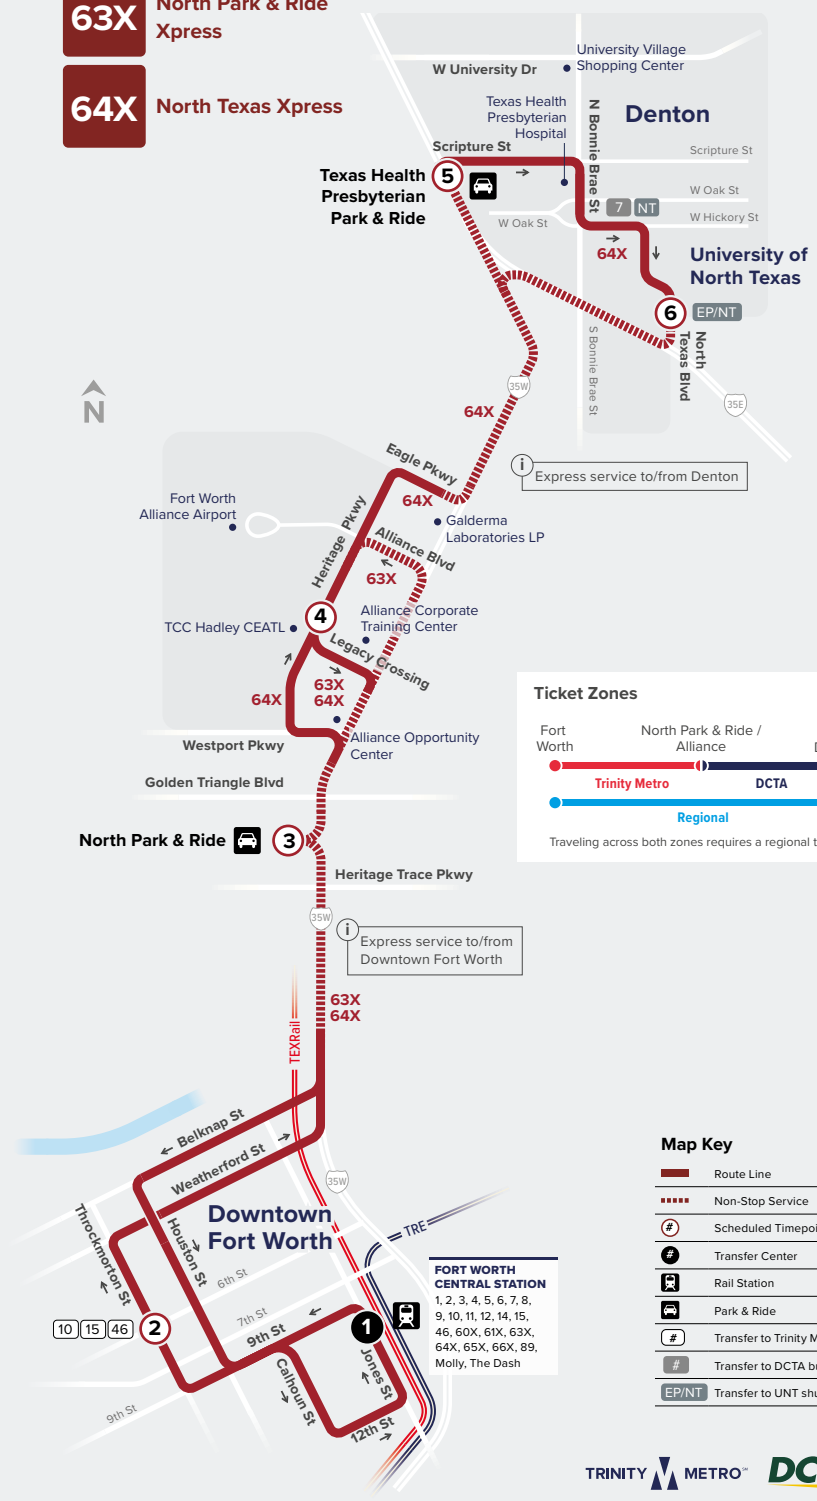

63X North Park & Ride Xpress

64X North Texas Xpress

Purchase tickets or track your bus with our mobile apps:

GoPass nextbus

Download from your app store.

800 Cherry Street
 Fort Worth, Texas 76102
 Customer Care: (817) 215-8600
 RIDETRINITYMETRO.org | @TrinityMetro

Effective
 January 10, 2021

WEEKDAYS

NORTHBOUND

	Fort Worth Central Station	6th St & Throckmorton	North Park & Ride	Alliance Heritage Pkwy & Horizon Dr	Denton Texas Health Presbyterian Park & Ride	Fouts Field
Route	1	2	3	4	5	6
63*	5:15	5:20	—	5:45	—	—
63*	6:05	6:10	—	6:35	—	—
64	6:15	6:20	6:38	6:48	7:10	7:15
63*	6:55	7:00	—	7:25	—	—
64	7:45	7:50	8:08	8:18	8:40	8:45
64	9:15	9:20	9:38	9:48	10:10	10:15
64	10:45	10:50	11:08	11:18	11:40	11:45
64	12:45	12:50	1:08	1:18	1:40	1:45
64	2:15	2:20	2:38	2:48	3:10	3:15
64	3:45	3:50	4:08	4:18	4:40	4:45
63	4:15	4:20	4:45	5:10	—	—
64	5:15	5:20	5:38	5:48	6:10	6:15
63	6:15	6:20	6:45	7:05	—	—
64	6:45	6:50	7:08	7:18	7:40	7:45
64	8:15	8:20	8:38	8:48	9:10	9:15

* Route 63 trips will serve Alliance Heritage Pkwy & Horizon Dr then travel to North Park & Ride

WEEKDAYS

SOUTHBOUND

	Denton Texas Health Presbyterian Park & Ride	Fouts Field	Alliance Heritage Pkwy & Horizon Dr	North Park & Ride	Fort Worth Central Station
Route	5	6	4	3	1
63	—	—	5:45	6:25	6:50
63	—	—	6:35	7:15	7:40
64	6:10	6:15	6:41	6:52	7:15
63	—	—	7:25	8:05	8:30
64	7:40	7:45	8:11	8:22	8:45
64	9:10	9:15	9:41	9:52	10:15
64	10:40	10:45	11:11	11:22	11:45
64	12:10	12:15	12:41	12:52	1:15
64	2:10	2:15	2:41	2:52	3:15
64	3:40	3:45	4:11	4:22	4:45
63	—	—	5:10	—	5:40
64	5:10	5:15	5:41	5:52	6:15
63	—	—	7:05	—	7:35
64	6:40	6:45	7:11	7:22	7:45
64	8:10	8:15	8:41	8:52	9:15