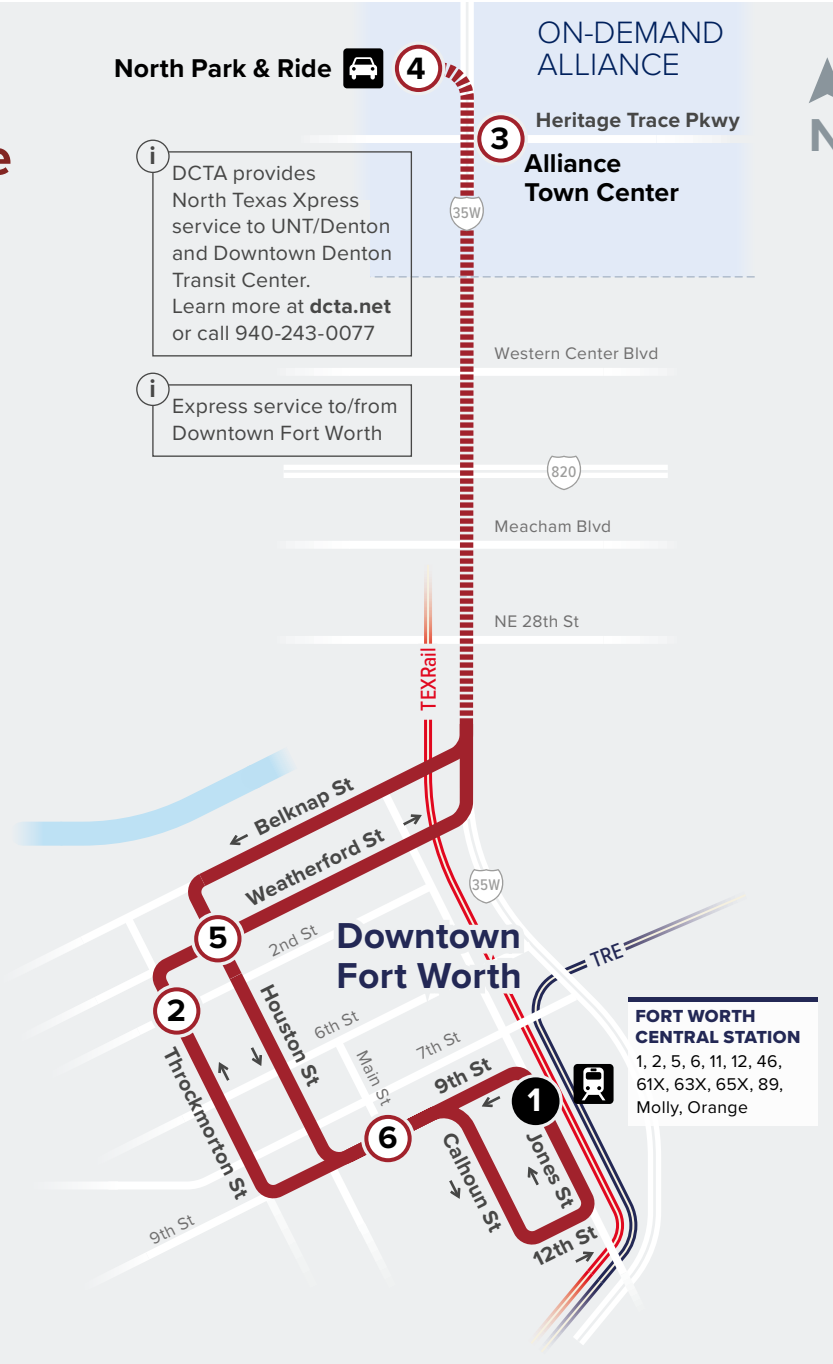

63X

North Park & Ride Express

Map Key

- Route Line

- Non-Stop Service

- # Scheduled Timepoint

- # Transfer Center

- # Transfer to other buses

- Trinity Metro On-Demand

- R Rail Station

- P Park & Ride

WEEKDAYS

FROM DOWNTOWN

Fort Worth Central Station Bus J	Throckmorton & 2nd	Alliance Town Center	North Park & Ride
1	2	3	4
5:15	5:21	5:40	5:44
5:45	5:51	6:10	6:14
6:15	6:21	6:40	6:44
6:45	6:51	7:10	7:14
7:15	7:21	7:40	7:44
7:45	7:51	8:10	8:14
8:15	8:21	8:40	8:44
9:15	9:21	9:40	9:44
10:15	10:21	10:40	10:44
11:15	11:21	11:40	11:44
12:15	12:21	12:40	12:44
1:15	1:21	1:40	1:44
2:15	2:21	2:40	2:44
3:15	3:21	3:40	3:44
3:45	3:51	4:10	4:14
4:15	4:21	4:40	4:44
4:45	4:51	5:10	5:14
5:15	5:21	5:40	5:44
5:45	5:51	6:10	6:14
6:15	6:21	6:40	6:44
7:15	7:21	7:40	7:44
8:15	8:21	8:40	8:44

TO DOWNTOWN

North Park & Ride	Houston & Weatherford	9th & Main	Fort Worth Central Station Bus Bay J
4	5	6	1
5:47	6:07	6:11	6:15
6:17	6:37	6:41	6:45
6:47	7:07	7:11	7:15
7:17	7:37	7:41	7:45
7:47	8:07	8:11	8:15
8:17	8:37	8:41	8:45
8:47	9:07	9:11	9:15
9:47	10:07	10:11	10:15
10:47	11:07	11:11	11:15
11:47	12:07	12:11	12:15
12:47	1:07	1:11	1:15
1:47	2:07	2:11	2:15
2:47	3:07	3:11	3:15
3:47	4:07	4:11	4:15
4:17	4:37	4:41	4:45
4:47	5:07	5:11	5:15
5:17	5:37	5:41	5:45
5:47	6:07	6:11	6:15
6:17	6:37	6:41	6:45
6:47	7:07	7:11	7:15
7:47	8:07	8:11	8:15
8:47	9:07	9:11	9:15

Route 63X has no service on Weekends or Major Holidays.

AM Times PM Times

Purchase tickets or plan your trip with our mobile app:

Download from your app store.

1001 Jones St
 Fort Worth, Texas 76102
 Customer Care: (817) 215-8600
RIDETRINITYMETRO.org | @TrinityMetro