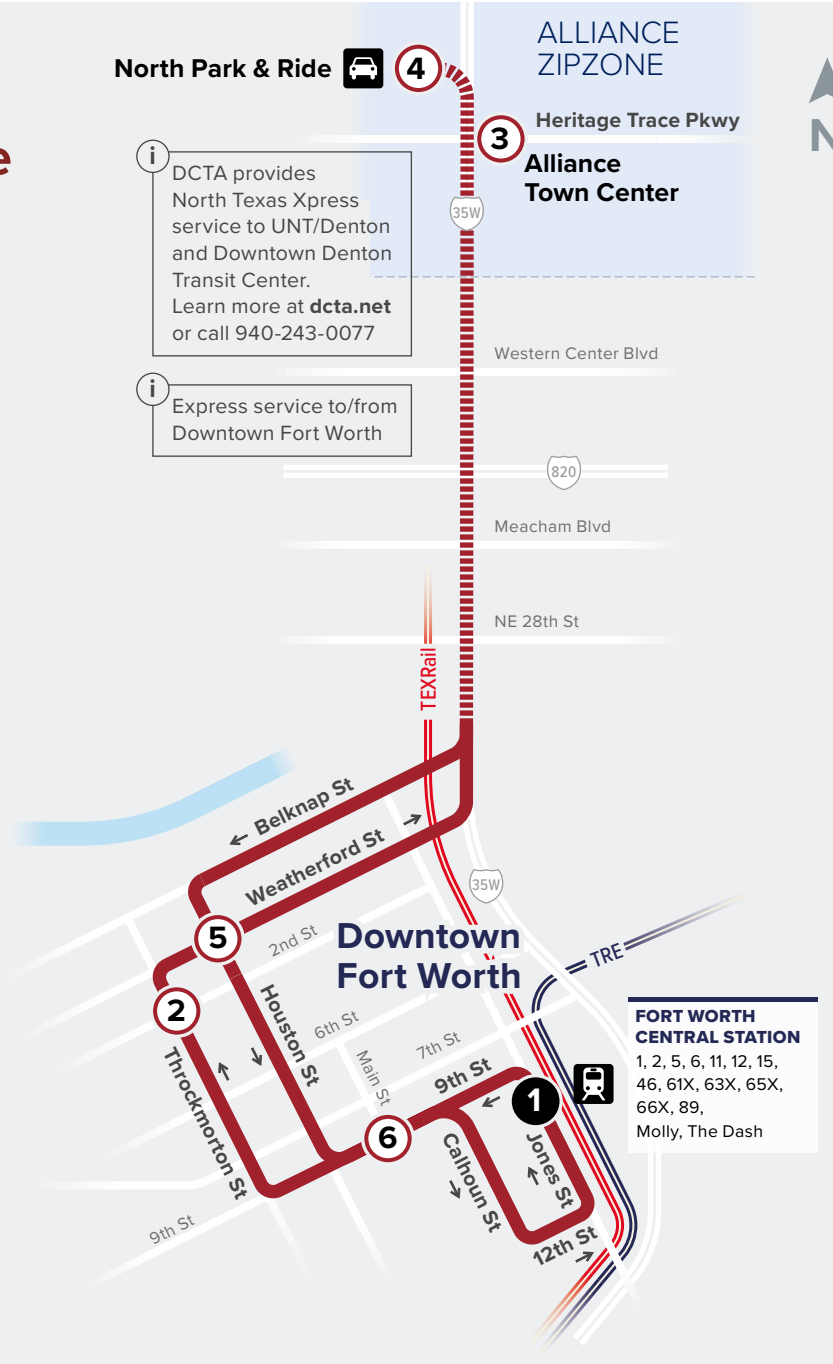

63X

North Park & Ride Express

Map Key

- Route Line

- Non-Stop Service

- # Scheduled Timepoint

- # Transfer Center

- # Transfer to other buses

- ZIPZONE

- R Rail Station

- P Park & Ride

WEEKDAYS

FROM DOWNTOWN

Fort Worth Central Station Bus J	Throckmorton & 2nd	Alliance Town Center	North Park & Ride
1	2	3	4
5:15	5:21	5:40	5:44
5:45	5:51	6:10	6:14
6:15	6:21	6:40	6:44
6:45	6:51	7:10	7:14
7:15	7:21	7:40	7:44
7:45	7:51	8:10	8:14
8:15	8:21	8:40	8:44
9:15	9:21	9:40	9:44
10:15	10:21	10:40	10:44
11:15	11:21	11:40	11:44
12:15	12:21	12:40	12:44
1:15	1:21	1:40	1:44
2:15	2:21	2:40	2:44
3:15	3:21	3:40	3:44
3:45	3:51	4:10	4:14
4:15	4:21	4:40	4:44
4:45	4:51	5:10	5:14
5:15	5:21	5:40	5:44
5:45	5:51	6:10	6:14
6:15	6:21	6:40	6:44
7:15	7:21	7:40	7:44
8:15	8:21	8:40	8:44

TO DOWNTOWN

North Park & Ride	Houston & Weatherford	9th & Main	Fort Worth Central Station Bus Bay J
4	5	6	1
5:47	6:07	6:11	6:15
6:17	6:37	6:41	6:45
6:47	7:07	7:11	7:15
7:17	7:37	7:41	7:45
7:47	8:07	8:11	8:15
8:17	8:37	8:41	8:45
8:47	9:07	9:11	9:15
9:47	10:07	10:11	10:15
10:47	11:07	11:11	11:15
11:47	12:07	12:11	12:15
12:47	1:07	1:11	1:15
1:47	2:07	2:11	2:15
2:47	3:07	3:11	3:15
3:47	4:07	4:11	4:15
4:17	4:37	4:41	4:45
4:47	5:07	5:11	5:15
5:17	5:37	5:41	5:45
5:47	6:07	6:11	6:15
6:17	6:37	6:41	6:45
6:47	7:07	7:11	7:15
7:47	8:07	8:11	8:15
8:47	9:07	9:11	9:15

Route 63X has no service on Weekends or Major Holidays.

AM Times PM Times

Purchase tickets or plan your trip with our mobile app:

Download from your app store.

1001 Jones St
 Fort Worth, Texas 76102
 Customer Care: (817) 215-8600
RIDETRINITYMETRO.org | @TrinityMetro