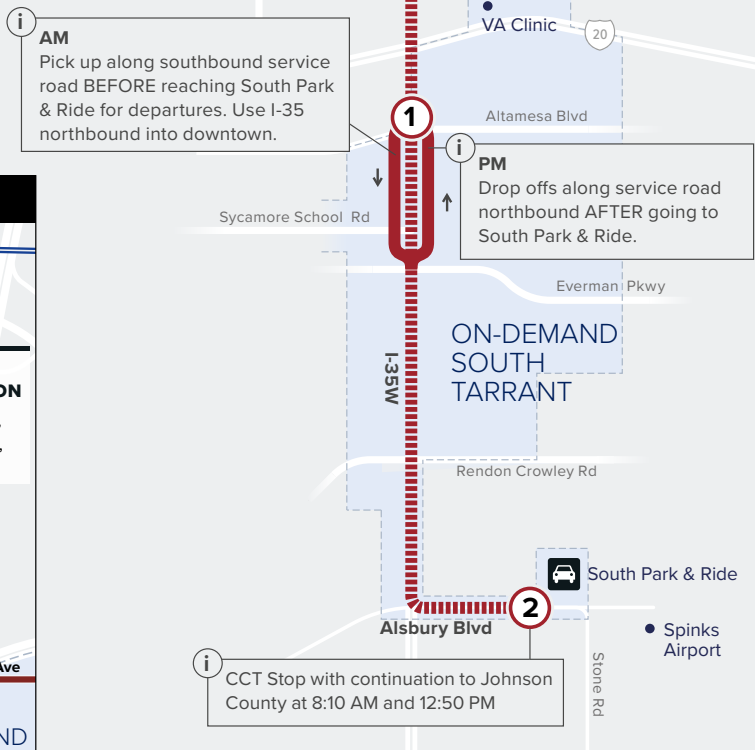

65X

South Park & Ride Express

Map Key

	Route Line
	Non-Stop Service
	Scheduled Timepoint
	Transfer to other buses
	Trinity Metro On-Demand
	Rail Station
	Park & Ride

WEEKDAYS TO DOWNTOWN

I-35W at Altamesa Blvd	South Park & Ride	Fort Worth Central Station Bus Bay K	Houston & 11th
①	②	③	④
5:10	5:25	5:50	5:52
6:05	6:20	6:50	6:52
6:30	6:45	7:15	7:17
6:50	7:05	7:35	7:37
—	*11:55	*12:25	

* Trips provided by City County Transportation (CCT).

CCT operates a Commuter Bus route serving the cities of Cleburne, Joshua, and Burleson with connecting service to other cities in Johnson County and Fort Worth. The Interurban Commuter Bus terminates at Fort Worth Central Station in downtown Fort Worth to enable connection with Trinity Metro bus and commuter rail services.

AM Times PM Times

FROM DOWNTOWN

Fort Worth Central Station Bus Bay K	Houston & 11th	South Park & Ride	I-35W at Altamesa Blvd
③	④	②	①
*7:50	—	*8:10	—
*12:30	—	*12:50	—
4:15	4:17	4:45	4:57
5:00	5:02	5:30	5:42
5:30	5:32	6:00	6:12
6:30	6:32	7:00	7:12