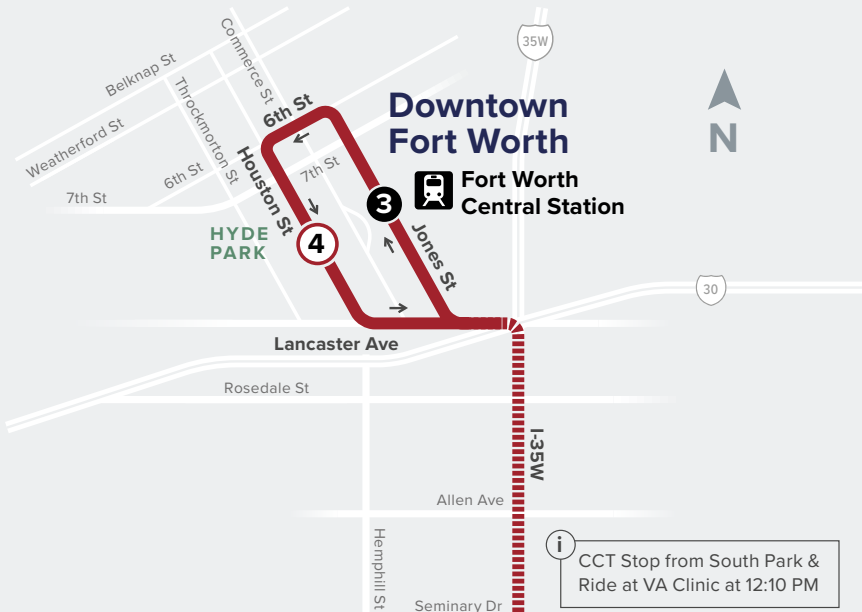

65X

South Park & Ride Express

Map Key

	Route Line
	Non-Stop Service
	Scheduled Timepoint
	Transfer to other buses
	Trinity Metro On-Demand
	Rail Station
	Park & Ride

WEEKDAYS TO DOWNTOWN

I-35W at Altamesa Blvd	South Park & Ride	Fort Worth Central Station Bus Bay K	Houston & 11th
①	②	③	④
5:10	5:25	5:50	5:52
6:05	6:20	6:50	6:52
6:30	6:45	7:15	7:17
6:50	7:05	7:35	7:37
—	*11:55	*12:25	

* Trips provided by City County Transportation (CCT).

CCT operates a Commuter Bus route serving the cities of Cleburne, Joshua, and Burleson with connecting service to other cities in Johnson County and Fort Worth. The Interurban Commuter Bus terminates at Fort Worth Central Station in downtown Fort Worth to enable connection with Trinity Metro bus and commuter rail services.

AM Times PM Times

FROM DOWNTOWN

Fort Worth Central Station Bus Bay K	Houston & 11th	South Park & Ride	I-35W at Altamesa Blvd
③	④	②	①
*7:50	—	*8:10	—
*12:30	—	*12:50	—
4:15	4:17	4:45	4:57
5:00	5:02	5:30	5:42
5:30	5:32	6:00	6:12
6:30	6:32	7:00	7:12

For additional CCT information call 1-866-913-1800 or go online at www.cleburne.net (click on "Our Community").

Look for the CCT logo sign curbside on Jones Street at Fort Worth Central Station where the CCT bus stops.