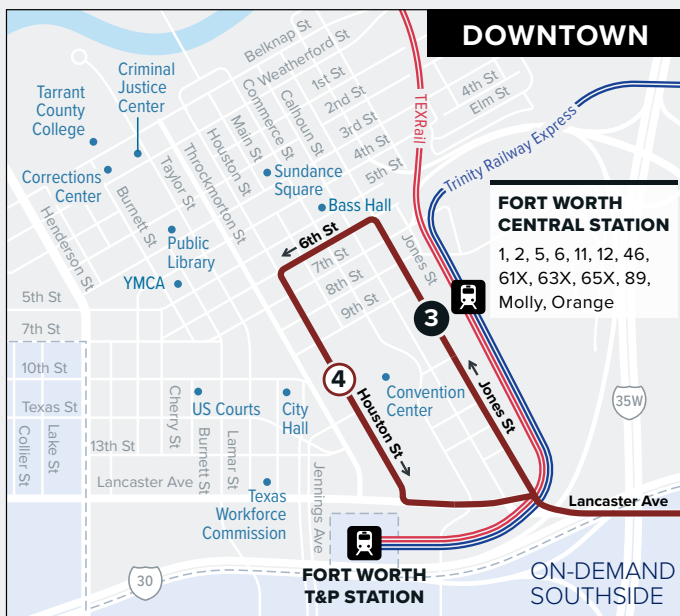

65X

South Park & Ride Express

Map Key

	Route Line
	Non-Stop Service
	Scheduled Timepoint
	Transfer to other buses
	Trinity Metro On-Demand
	Rail Station
	Park & Ride

WEEKDAYS TO DOWNTOWN

I-35W at Altamesa Blvd	South Park & Ride	Fort Worth Central Station Bus Bay K	Houston & 11th
①	②	③	④
5:10	5:25	5:50	5:52
6:05	6:20	6:50	6:52
6:30	6:45	7:15	7:17
6:50	7:05	7:35	7:37
—	*11:55	*12:25	

* Trips provided by City County Transportation (CCT).

CCT operates a Commuter Bus route serving the cities of Cleburne, Joshua, and Burleson with connecting service to other cities in Johnson County and Fort Worth. The Interurban Commuter Bus terminates at Fort Worth Central Station in downtown Fort Worth to enable connection with Trinity Metro bus and commuter rail services.

AM Times PM Times

FROM DOWNTOWN

Fort Worth Central Station Bus Bay K	Houston & 11th	South Park & Ride	I-35W at Altamesa Blvd
③	④	②	①
*7:50	—	*8:10	—
*12:30	—	*12:50	—
4:15	4:17	4:45	4:57
5:00	5:02	5:30	5:42
5:30	5:32	6:00	6:12
6:30	6:32	7:00	7:12