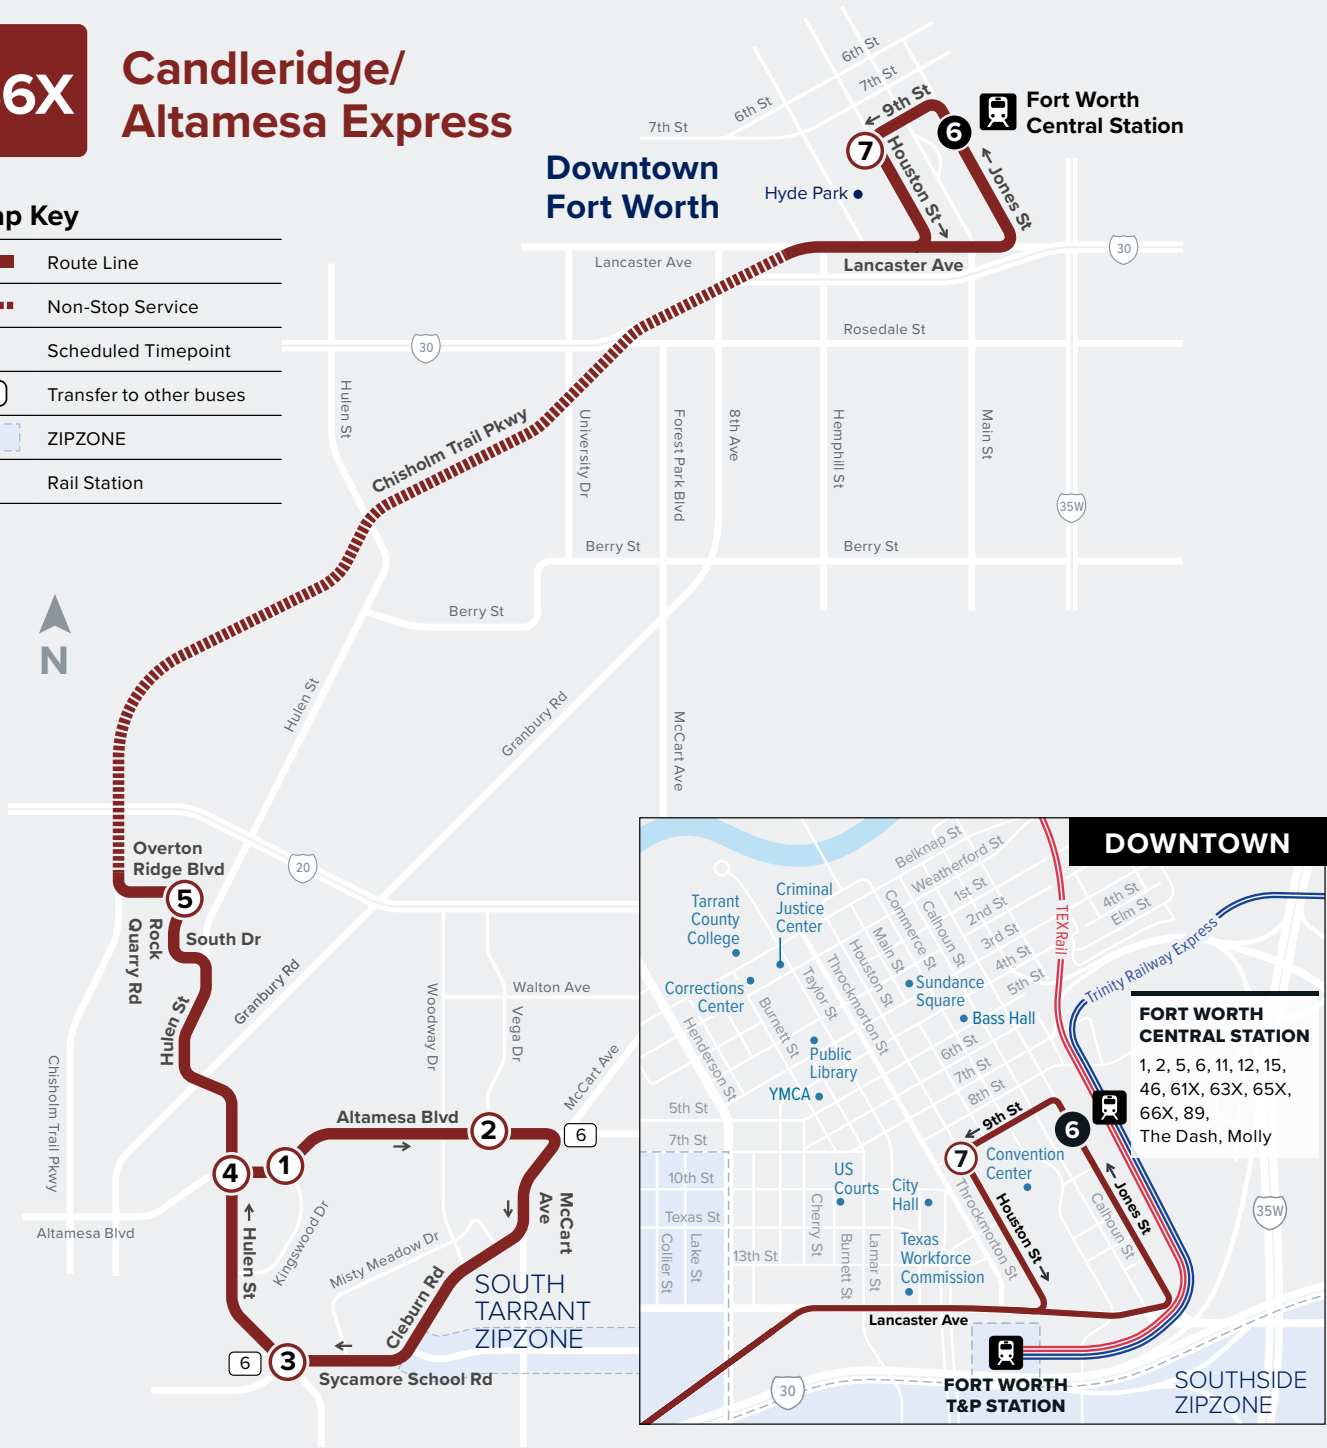

## Candleridge/ Altamesa Express

### Map Key

-  Route Line
-  Non-Stop Service
-  Scheduled Timepoint
-  Transfer to other buses
-  ZIPZONE
-  Rail Station

Purchase tickets or plan your trip  
with our mobile app:  
**GoPass**  
Download from your app store.

## FROM DOWNTOWN

Fort Worth Central Station Bus Bay M	Rock Quarry & Overton Ridge	Altamesa & Kingswood	Altamesa & Vega	Sycamore School & Hulen	Hulen & Altamesa
⑥	⑤	①	②	③	④
4:45	5:03	5:13	5:18	5:27	5:32
5:20	5:38	5:48	5:53	6:02	6:07

PM trips end at Church of Christ P&R - 5:35pm & 6:08pm

**Route 66X has no service on Weekends or Major Holidays**

AM Times

PM Times

Purchase tickets or plan your trip with our mobile app:

Download from your app store.