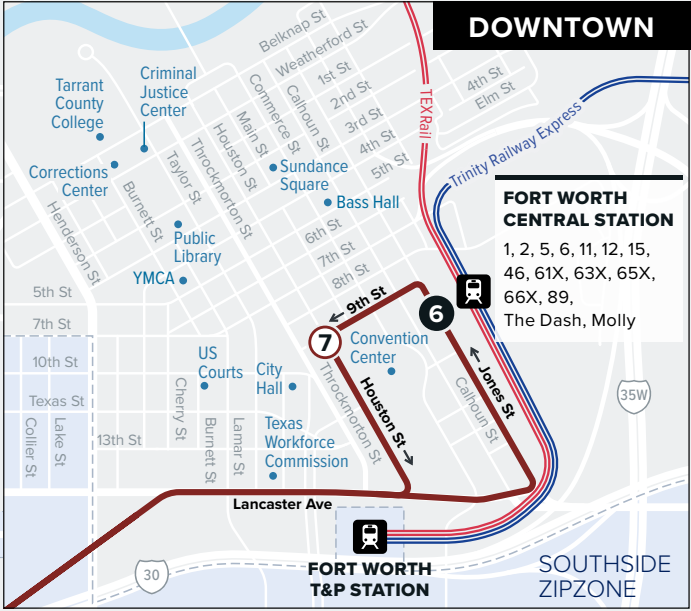

## Candleridge/ Altamesa Express

### Map Key

-  Route Line
-  Non-Stop Service
-  Scheduled Timepoint
-  Transfer to other buses
-  ZIPZONE
-  Rail Station

Purchase tickets or plan your trip  
with our mobile app:  
**GoPass**  
Download from your app store.

## FROM DOWNTOWN

Fort Worth Central Station Bus Bay M	Rock Quarry & Overton Ridge	Altamesa & Kingswood	Altamesa & Vega	Sycamore School & Hulen	Hulen & Altamesa
⑥	⑤	①	②	③	④
4:45	5:03	5:13	5:18	5:27	5:32
5:20	5:38	5:48	5:53	6:02	6:07

PM trips end at Church of Christ P&R - 5:35pm & 6:08pm

**Route 66X has no service on Weekends or Major Holidays**

AM Times

PM Times

Purchase tickets or plan your trip with our mobile app:

Download from your app store.