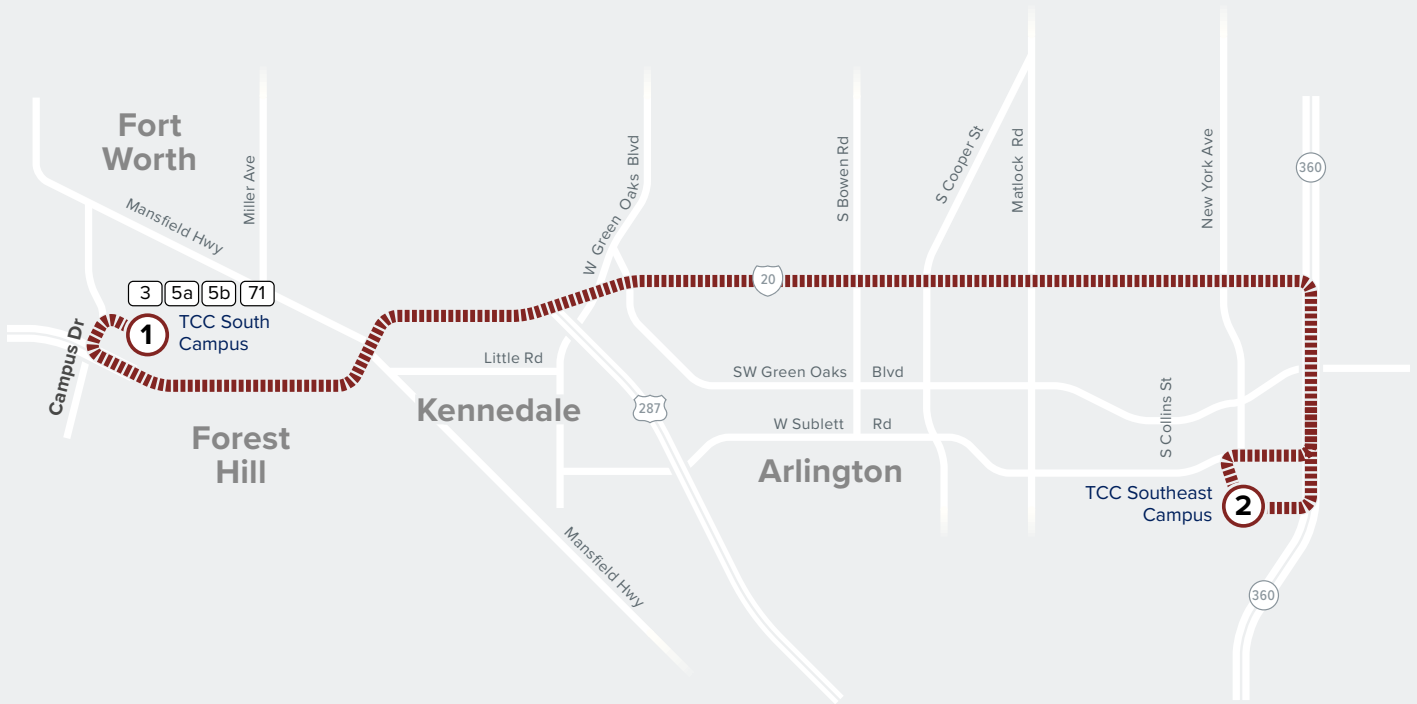

67X

TCC Southeast Campus Xpress

Map Key

-  Non-Stop Service
-  Scheduled Timepoint
-  Transfer to other buses

WEEKDAYS

EASTBOUND

TCC South
Campus

TCC Southeast
Campus

7:40

8:55

WESTBOUND

TCC Southeast
Campus

TCC South
Campus

2

1

6:25

3:55

5:25

6:55

8:25

9:25

Route 67X has no service on Weekends or Major Holidays

AM Times

PM Times