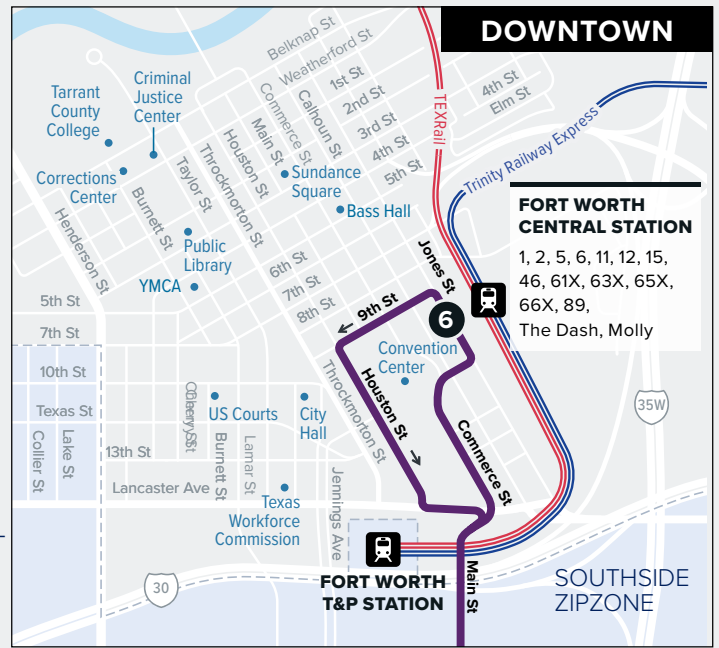

Downtown Fort Worth

8th Ave/McCart

Map Key

- Route Line
- Scheduled Timepoint
- Transfer Center
- Transfer to other buses
- ZIPZONE
- Rail Station
- Park & Ride

Purchase tickets or plan your trip with our mobile app:

Sycamore School & McCart	McCart & Altamesa	McCart & Seminary	Berry & Cleburne Rd	8th Ave & Cooper	Fort Worth Central Station Bus Bay D
①	②	③	④	⑤	⑥
4:29	4:38	4:46	4:53	5:04	5:12
4:59	5:08	5:16	5:23	5:34	5:42
5:29	5:38	5:46	5:53	6:04	6:12
5:59	6:08	6:16	6:23	6:34	6:42
6:29	6:38	6:46	6:53	7:04	7:12
6:44	6:53	7:01	7:08	7:19	7:27
6:59	7:08	7:16	7:23	7:34	7:42
7:14	7:23	7:31	7:38	7:49	7:57
7:29	7:38	7:46	7:53	8:04	8:12

* Trip operates on Saturday only.

FROM DOWNTOWN

Fort Worth Central Station Bus Bay D	8th Ave & Cooper	Berry & Cleburne Rd	McCart & Seminary	McCart & Altamesa	Sycamore School & McCart
6	5	4	3	2	1
6:20	6:36	6:44	6:51	7:02	7:17
6:50	7:06	7:14	7:21	7:32	7:47
7:20	7:36	7:44	7:51	8:02	8:17
7:50	8:06	8:14	8:21	8:32	8:47
8:20	8:36	8:44	8:51	9:02	9:17
8:50	9:06	9:14	9:21	9:32	9:47
9:20	9:36	9:44	9:51	10:02	10:17
9:50	10:06	10:14	10:21	10:32	10:47
10:20	10:36	10:44	10:51	11:02	11:17
10:50	11:06	11:14	11:21	11:32	11:47
11:20	11:36	11:44	11:51	12:02	12:17
11:50	12:06	12:14	12:21	12:32	12:47
12:20	12:36	12:44	12:51	1:02	1:17
12:50	1:06	1:14	1:21	1:32	1:47
1:20	1:36	1:44	1:51	2:02	2:17
1:50	2:06	2:14	2:21	2:32	2:47
2:20	2:36	2:44	2:51	3:02	3:17
2:50	3:06	3:14	3:21	3:32	3:47
3:20	3:36	3:44	3:51	4:02	4:17
3:50	4:06	4:14	4:21	4:32	4:47
4:20	4:36	4:44	4:51	5:02	5:17
4:50	5:06	5:14	5:21	5:32	5:47
5:20	5:36	5:44	5:51	6:02	6:17
5:50	6:06	6:14	6:21	6:32	6:47
6:20	6:36	6:44	6:51	7:02	7:17
6:50	7:06	7:14	7:21	7:32	7:47
7:20	7:36	7:44	7:51	8:02	8:17
7:50	8:06	8:14	8:21	8:32	8:47
8:20	8:36	8:44	8:51	9:02	9:17
8:50	9:06	9:14	9:21	9:32	9:47
9:20	9:36	9:44	9:51	10:02	10:17
9:50	10:06	10:14	10:21	10:32	10:47
10:20	10:36	10:44	10:51	11:02	11:17
*10:50	11:06	11:14	11:21	11:32	11:47