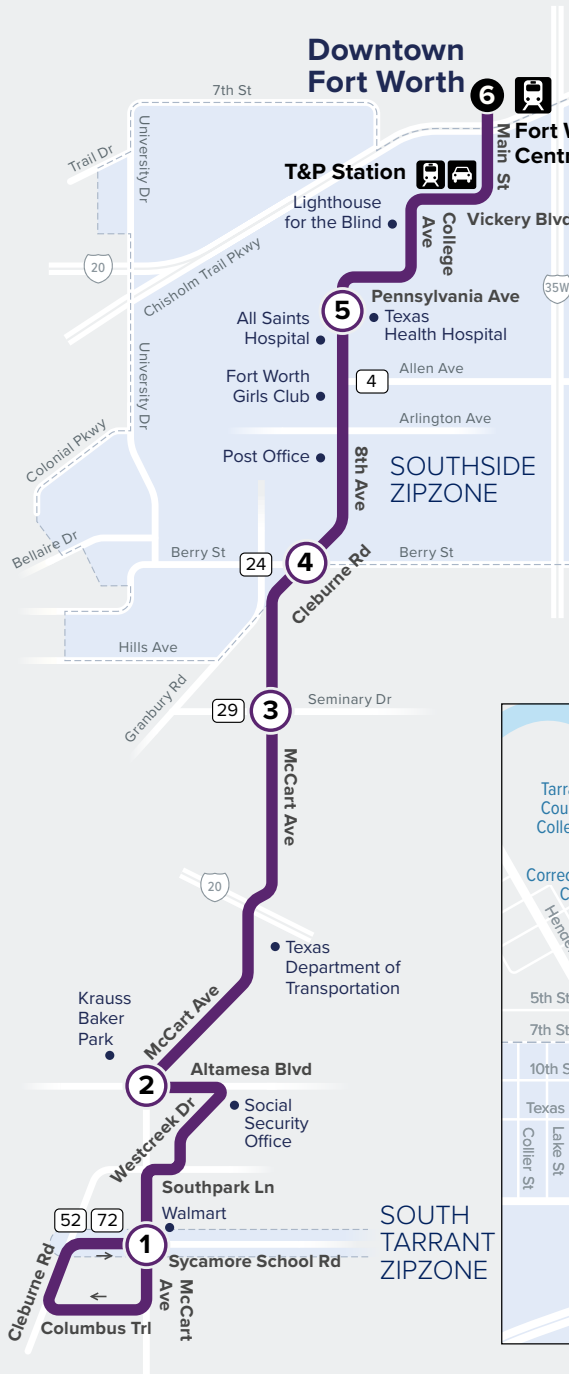

Downtown Fort Worth

8th Ave/McCart

Map Key

- Route Line
- Scheduled Timepoint
- Transfer Center
- Transfer to other buses
- ZIPZONE
- Rail Station
- Park & Ride

Purchase tickets or plan your trip with our mobile app:

Sycamore School & McCart	McCart & Altamesa	McCart & Seminary	Berry & Cleburne Rd	8th Ave & Cooper	Fort Worth Central Station Bus Bay D
①	②	③	④	⑤	⑥
4:29	4:38	4:46	4:53	5:04	5:12
4:59	5:08	5:16	5:23	5:34	5:42
5:29	5:38	5:46	5:53	6:04	6:12
5:59	6:08	6:16	6:23	6:34	6:42
6:29	6:38	6:46	6:53	7:04	7:12
6:44	6:53	7:01	7:08	7:19	7:27
6:59	7:08	7:16	7:23	7:34	7:42
7:14	7:23	7:31	7:38	7:49	7:57
7:29	7:38	7:46	7:53	8:04	8:12

* Trip operates on Saturday only.

FROM DOWNTOWN

Fort Worth Central Station Bus Bay D	8th Ave & Cooper	Berry & Cleburne Rd	McCart & Seminary	McCart & Altamesa	Sycamore School & McCart
6	5	4	3	2	1
6:20	6:36	6:44	6:51	7:02	7:17
6:50	7:06	7:14	7:21	7:32	7:47
7:20	7:36	7:44	7:51	8:02	8:17
7:50	8:06	8:14	8:21	8:32	8:47
8:20	8:36	8:44	8:51	9:02	9:17
8:50	9:06	9:14	9:21	9:32	9:47
9:20	9:36	9:44	9:51	10:02	10:17
9:50	10:06	10:14	10:21	10:32	10:47
10:20	10:36	10:44	10:51	11:02	11:17
10:50	11:06	11:14	11:21	11:32	11:47
11:20	11:36	11:44	11:51	12:02	12:17
11:50	12:06	12:14	12:21	12:32	12:47
12:20	12:36	12:44	12:51	1:02	1:17
12:50	1:06	1:14	1:21	1:32	1:47
1:20	1:36	1:44	1:51	2:02	2:17
1:50	2:06	2:14	2:21	2:32	2:47
2:20	2:36	2:44	2:51	3:02	3:17
2:50	3:06	3:14	3:21	3:32	3:47
3:20	3:36	3:44	3:51	4:02	4:17
3:50	4:06	4:14	4:21	4:32	4:47
4:20	4:36	4:44	4:51	5:02	5:17
4:50	5:06	5:14	5:21	5:32	5:47
5:20	5:36	5:44	5:51	6:02	6:17
5:50	6:06	6:14	6:21	6:32	6:47
6:20	6:36	6:44	6:51	7:02	7:17
6:50	7:06	7:14	7:21	7:32	7:47
7:20	7:36	7:44	7:51	8:02	8:17
7:50	8:06	8:14	8:21	8:32	8:47
8:20	8:36	8:44	8:51	9:02	9:17
8:50	9:06	9:14	9:21	9:32	9:47
9:20	9:36	9:44	9:51	10:02	10:17
9:50	10:06	10:14	10:21	10:32	10:47
10:20	10:36	10:44	10:51	11:02	11:17
*10:50	11:06	11:14	11:21	11:32	11:47