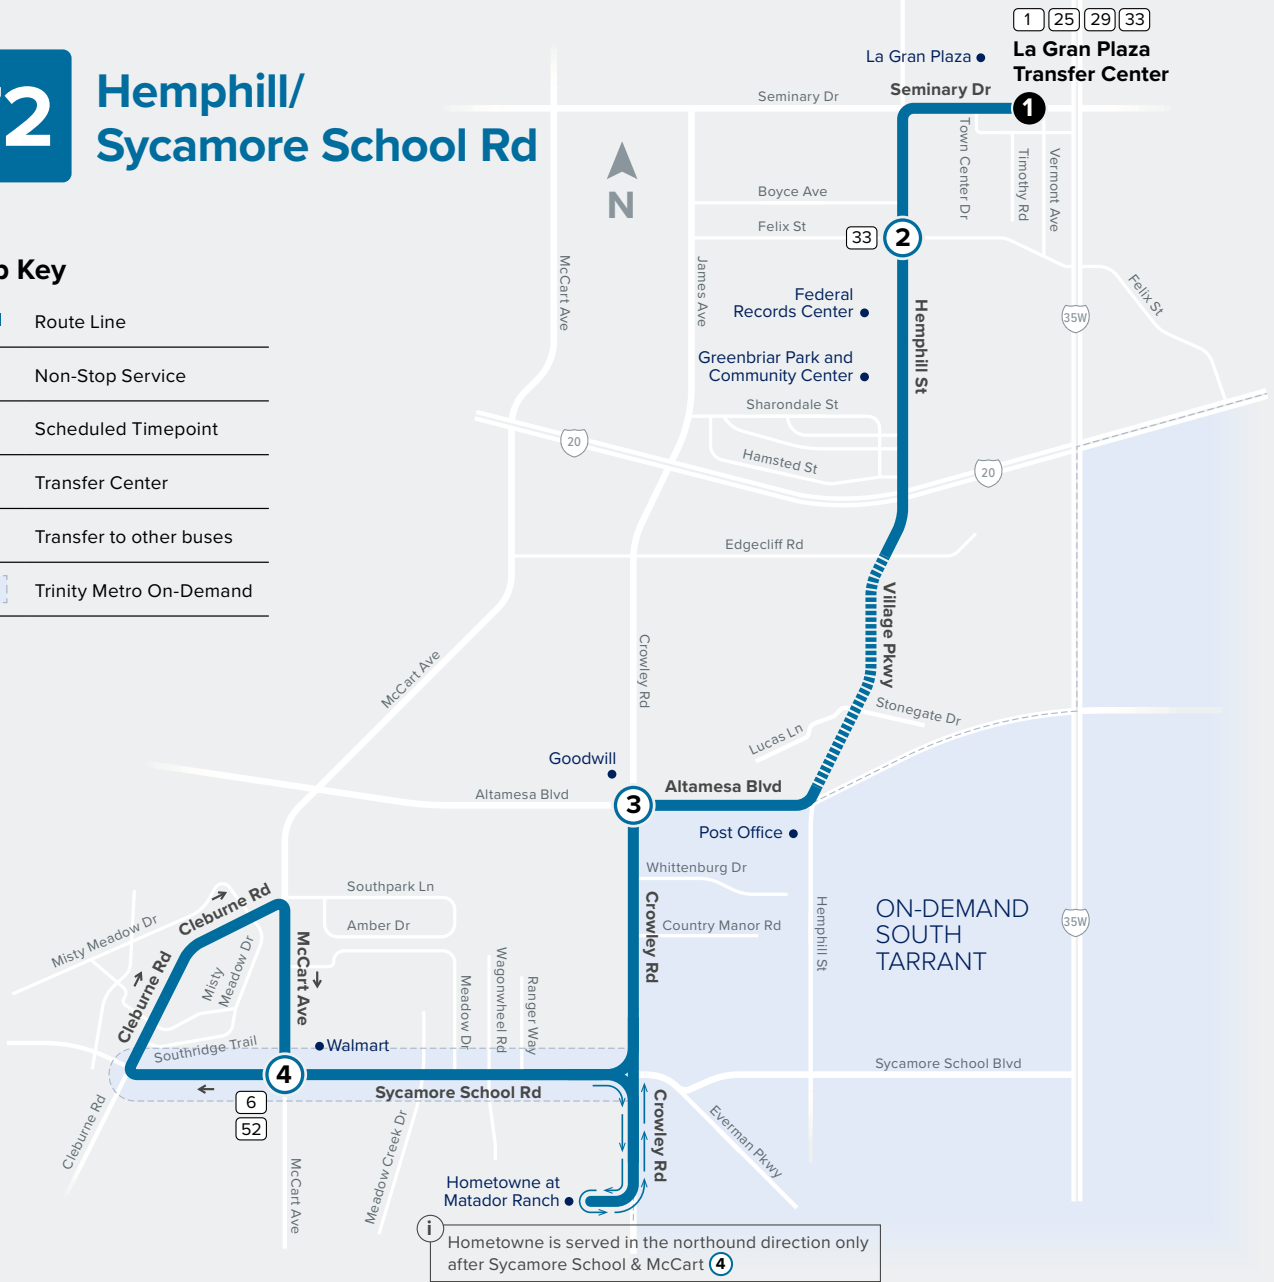

### Map Key

-  Route Line
-  Non-Stop Service
-  Scheduled Timepoint
-  Transfer Center
-  Transfer to other buses
-  Trinity Metro On-Demand

## TO LA GRAN PLAZA

Sycamore School & McCart	Altamesa & Crowley	Felix & Hemphill	La Gran Plaza Transfer Center Bus Bay B
4	3	2	1
7:12	7:30	7:37	7:45
8:12	8:30	8:37	8:45
9:12	9:30	9:37	9:45
10:12	10:30	10:37	10:45
11:12	11:30	11:37	11:45
12:12	12:30	12:37	12:45
1:12	1:30	1:37	1:45
2:12	2:30	2:37	2:45
3:12	3:30	3:37	3:45
4:12	4:30	4:37	4:45
5:12	5:30	5:37	5:45
6:12	6:30	6:37	6:45
7:12	7:30	7:37	7:45
8:12	8:30	8:37	8:45

## FROM LA GRAN PLAZA

La Gran Plaza Transfer Center Bus Bay B	Felix & Hemphill	Altamesa & Crowley	Sycamore School & McCart
1	2	3	4
6:45	6:48	6:57	7:10
7:45	7:48	7:57	8:10
8:45	8:48	8:57	9:10
9:45	9:48	9:57	10:10
10:45	10:48	10:57	11:10
11:45	11:48	11:57	12:10
12:45	12:48	12:57	1:10
1:45	1:48	1:57	2:10
2:45	2:48	2:57	3:10
3:45	3:48	3:57	4:10
4:45	4:48	4:57	5:10
5:45	5:48	5:57	6:10
6:45	6:48	6:57	7:10
7:45	7:48	7:57	8:10

## FROM LA GRAN PLAZA

La Gran Plaza Transfer Center Bus Bay B	Felix & Hemphill	Altamesa & Crowley	Sycamore School & McCart
1	2	3	4
6:45	6:48	6:57	7:10
7:45	7:48	7:57	8:10
8:45	8:48	8:57	9:10
9:45	9:48	9:57	10:10
10:45	10:48	10:57	11:10
11:45	11:48	11:57	12:10
12:45	12:48	12:57	1:10
1:45	1:48	1:57	2:10
2:45	2:48	2:57	3:10
3:45	3:48	3:57	4:10
4:45	4:48	4:57	5:10
5:45	5:48	5:57	6:10
6:45	6:48	6:57	7:10
*7:45	7:48	7:57	8:10