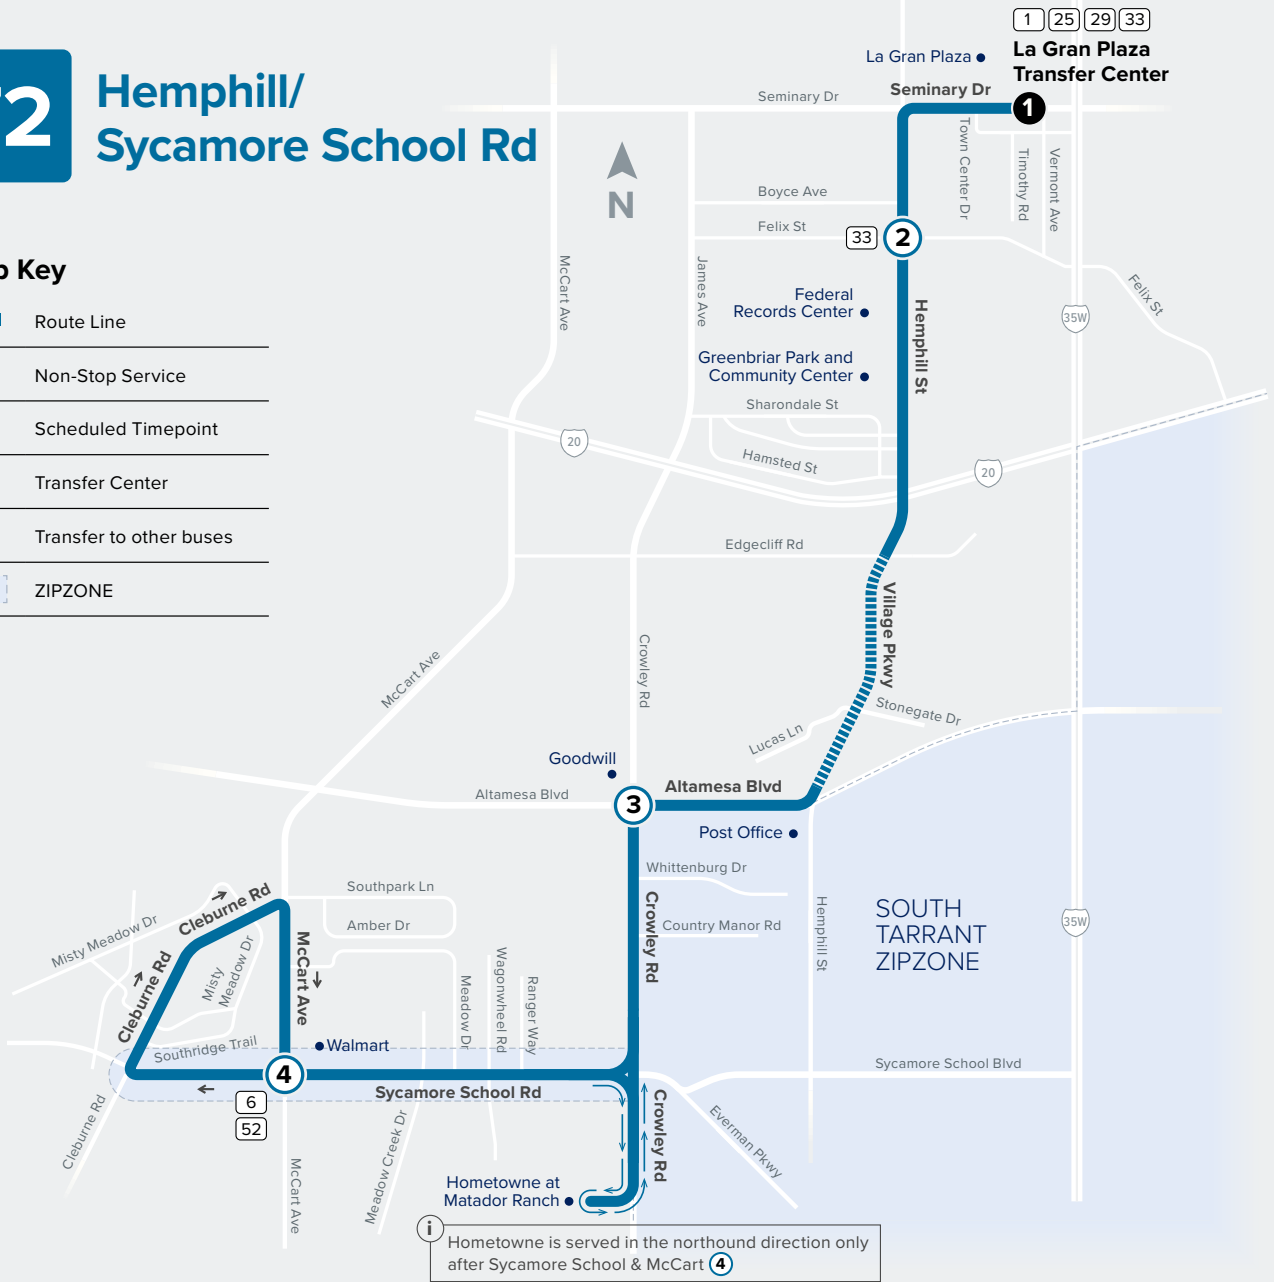

72

Hemphill/ Sycamore School Rd

Map Key

- Route Line

- Non-Stop Service

- # Scheduled Timepoint

- # Transfer Center

- # Transfer to other buses

- ZIPZONE

i Hometowne is served in the northbound direction only after Sycamore School & McCart **4**

Purchase tickets or plan your trip with our mobile app:
GoPass
 Download from your app store.

1001 Jones St
 Fort Worth, Texas 76102
 Customer Care: (817) 215-8600
 RIDETRINITYMETRO.org | @TrinityMetro

FROM LA GRAN PLAZA

La Gran Plaza Transfer Center Bus Bay B	Felix & Hemphill	Altamesa & Crowley	Sycamore School & McCart
1	2	3	4
6:45	6:48	6:57	7:10
7:45	7:48	7:57	8:10
8:45	8:48	8:57	9:10
9:45	9:48	9:57	10:10
10:45	10:48	10:57	11:10
11:45	11:48	11:57	12:10
12:45	12:48	12:57	1:10
1:45	1:48	1:57	2:10
2:45	2:48	2:57	3:10
3:45	3:48	3:57	4:10
4:45	4:48	4:57	5:10
5:45	5:48	5:57	6:10
6:45	6:48	6:57	7:10
7:45	7:48	7:57	8:10

FROM LA GRAN PLAZA

La Gran Plaza Transfer Center Bus Bay B	Felix & Hemphill	Altamesa & Crowley	Sycamore School & McCart
1	2	3	4
6:45	6:48	6:57	7:10
7:45	7:48	7:57	8:10
8:45	8:48	8:57	9:10
9:45	9:48	9:57	10:10
10:45	10:48	10:57	11:10
11:45	11:48	11:57	12:10
12:45	12:48	12:57	1:10
1:45	1:48	1:57	2:10
2:45	2:48	2:57	3:10
3:45	3:48	3:57	4:10
4:45	4:48	4:57	5:10
5:45	5:48	5:57	6:10
6:45	6:48	6:57	7:10
*7:45	7:48	7:57	8:10