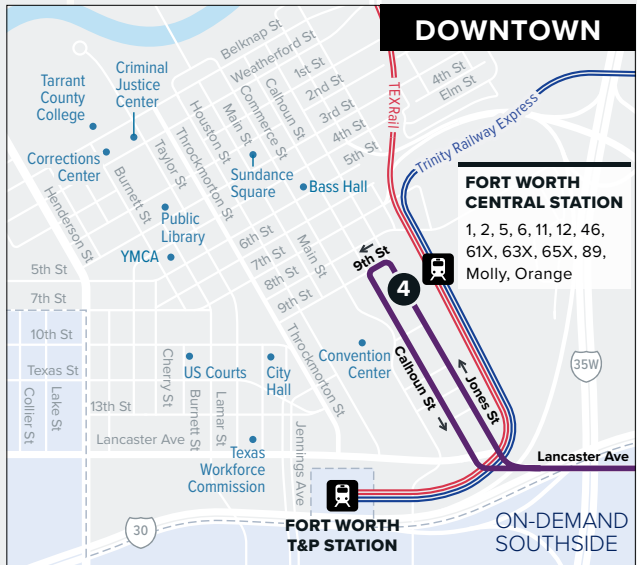

Purchase tickets or plan your trip with our mobile app:

Download from your app store.

1001 Jones St
Fort Worth, Texas 76102
Customer Care: (817) 215-8600
RIDETRINITYMETRO.org | @TrinityMetro

Effective
September 15, 2024