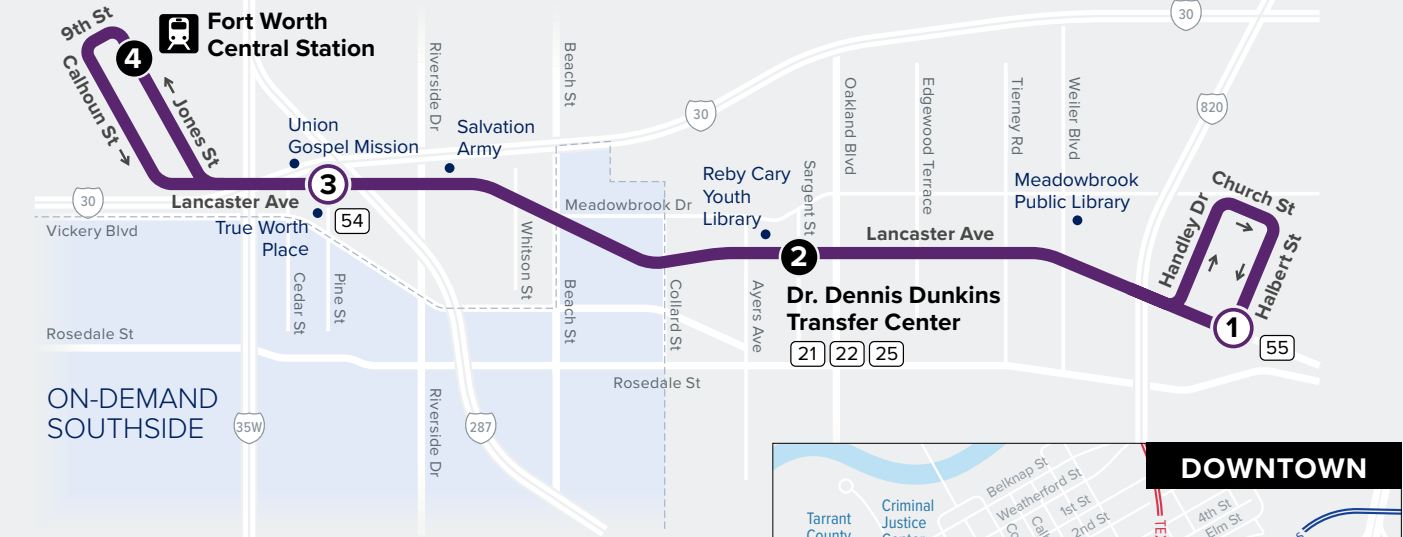

89 SPUR/East Lancaster

Downtown Fort Worth

ON-DEMAND SOUTHSIDE

Map Key

-  Route Line

-  Scheduled Timepoint

-  Transfer Center

-  Transfer to other buses

Effective
 September 15, 2024

WEEKDAYS

FROM DOWNTOWN

Fort Worth Central Station Bus Bay H	Lancaster & Pine	Dr. Dennis Dunkins Transfer Center Bus Bay A	Handley Transfer Center
4	3	2	1
5:15	5:23	5:39	5:50
5:45	5:53	6:09	6:20
6:15	6:23	6:37	6:50
6:30	6:38	6:52	7:05

TO DOWNTOWN

Handley Transfer Center	Dr. Dennis Dunkins Transfer Center Bus Bay E	Lancaster & Pine	Fort Worth Central Station Bus Bay H
1	2	3	4
4:40	4:53	5:06	5:14
5:15	5:29	5:42	5:52
5:50	6:04	6:17	6:27
6:20	6:34	6:47	6:57

TO DOWNTOWN

Handley Transfer Center	Dr. Dennis Dunkins Transfer Center Bus Bay E	Lancaster & Pine	Fort Worth Central Station Bus Bay H
1	2	3	4
5:20	5:34	5:47	5:57
5:50	6:04	6:17	6:27
6:20	6:34	6:47	6:57
6:50	7:04	7:17	7:27
7:20	7:34	7:47	7:57
7:50	8:04	8:17	8:27
8:05	8:19	8:32	8:42
8:20	8:34	8:47	8:57
8:35	8:49	9:02	9:12
8:50	9:04	9:17	9:27
9:05	9:19	9:32	9:42