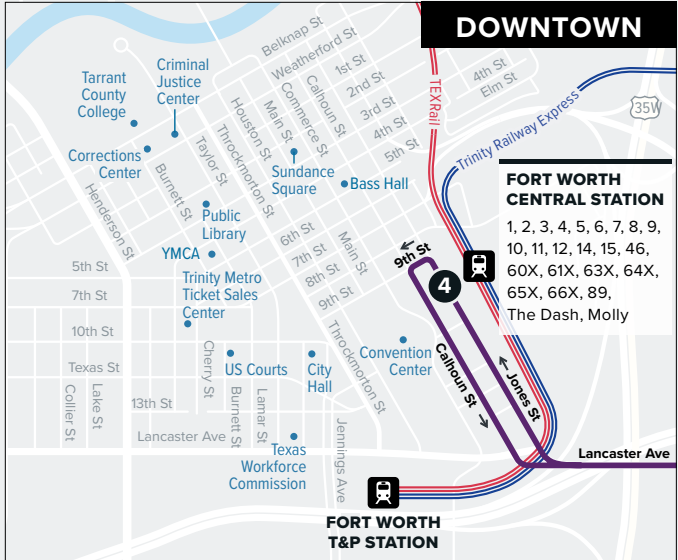

89 SPUR/East Lancaster

Downtown Fort Worth

Map Key

- Route Line
- Scheduled Timepoint
- Transfer Center
- Transfer to other buses
- Rail Station

Purchase tickets or track your bus with our mobile apps:
GoPass nextbus
 Download from your app store.

every 15 minutes

7:45	7:53	8:07	8:20
8:15	8:23	8:37	8:50
8:45	8:53	9:07	9:20
9:15	9:23	9:37	9:50
10:15	10:23	10:37	10:50

TO DOWNTOWN

Lancaster & Halbert	East Fort Worth Transfer Center	Lancaster & Pine	Fort Worth Central Station
1	2	3	4
5:05	5:20	5:32	5:42
5:20	5:35	5:47	5:57
5:35	5:50	6:02	6:12
5:50	6:05	6:17	6:27

every 15 minutes

7:05	7:20	7:32	7:42
7:35	7:50	8:02	8:12
8:05	8:20	8:32	8:42
8:35	8:50	9:02	9:12
9:35	9:50	10:02	10:12

WEEKENDS & MAJOR HOLIDAYS

FROM DOWNTOWN

Fort Worth Central Station	Lancaster & Pine	ARRIVE East Fort Worth Transfer Center	LEAVE East Fort Worth Transfer Center	Lancaster & Halbert
4	3	2	2	1
6:21	6:29	6:40	6:47	7:00
6:51	6:59	7:10	7:17	7:30

every 30 minutes

9:21	9:29	9:40	9:47	10:00
10:21	10:29	10:40	10:47	11:00

WEEKENDS & MAJOR HOLIDAYS

TO DOWNTOWN

Lancaster & Halbert	ARRIVE East Fort Worth Transfer Center	LEAVE East Fort Worth Transfer Center	Lancaster & Pine	Fort Worth Central Station
1	2	2	3	4
5:30	5:44	5:54	6:05	6:15
6:00	6:14	6:24	6:35	6:45