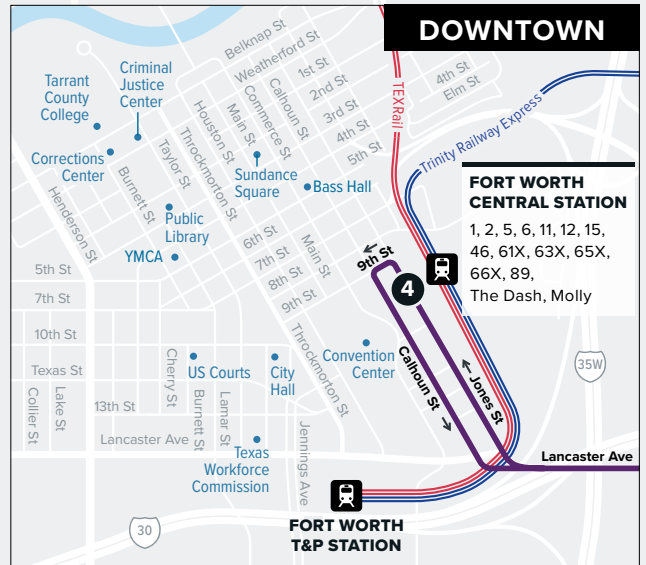

89 SPUR/East Lancaster

Downtown Fort Worth

Map Key

- Route Line

- Scheduled Timepoint

- Transfer Center

- Transfer to other buses

- Rail Station

WEEKDAYS

FROM DOWNTOWN

Fort Worth Central Station	Lancaster & Pine	Dr. Dennis Dunkins Transfer Center	Handley Transfer Center
4	3	2	1
5:15	5:23	5:37	5:50
5:45	5:53	6:07	6:20
6:15	6:23	6:37	6:50
6:30	6:38	6:52	7:05

TO DOWNTOWN

Handley Transfer Center	Dr. Dennis Dunkins Transfer Center	Lancaster & Pine	Fort Worth Central Station
1	2	3	4
5:16	5:30	5:43	5:53
5:50	6:04	6:17	6:27
6:20	6:34	6:47	6:57
6:35	6:49	7:02	7:12

TO DOWNTOWN

Handley Transfer Center	Dr. Dennis Dunkins Transfer Center	Lancaster & Pine	Fort Worth Central Station
1	2	3	4
5:20	5:34	5:47	5:57
5:50	6:04	6:17	6:27
6:20	6:34	6:47	6:57
6:50	7:04	7:17	7:27
7:20	7:34	7:47	7:57
7:50	8:04	8:17	8:27
8:05	8:19	8:32	8:42
8:20	8:34	8:47	8:57
8:35	8:49	9:02	9:12
8:50	9:04	9:17	9:27
9:05	9:19	9:32	9:42