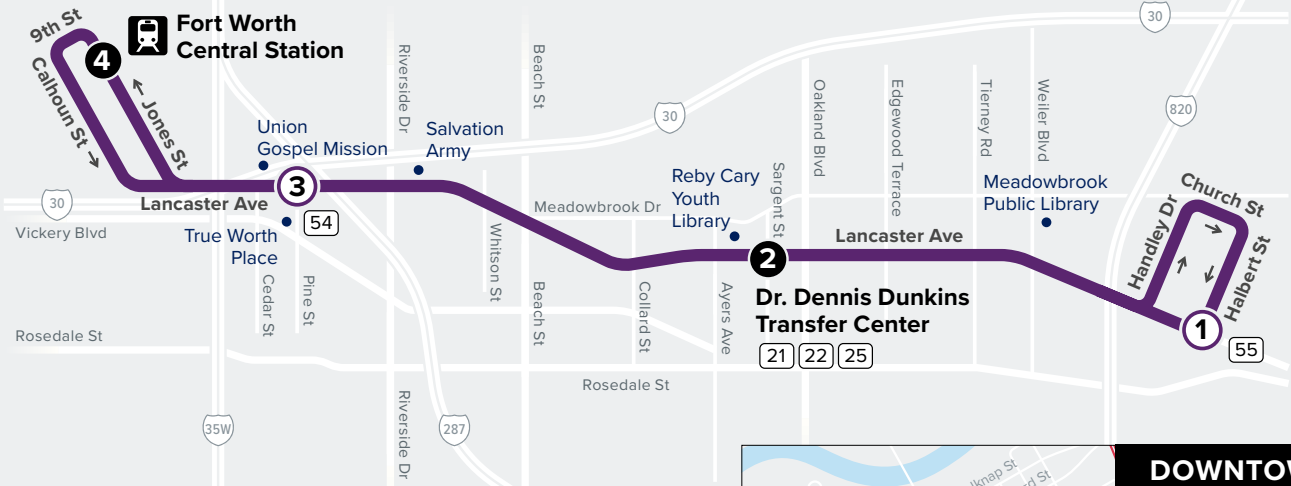

89 SPUR/East Lancaster

Downtown Fort Worth

Map Key

- Route Line

- Scheduled Timepoint

- Transfer Center

- Transfer to other buses

- Rail Station

WEEKDAYS

FROM DOWNTOWN

Fort Worth Central Station	Lancaster & Pine	Dr. Dennis Dunkins Transfer Center	Handley Transfer Center
4	3	2	1
5:15	5:23	5:37	5:50
5:45	5:53	6:07	6:20
6:15	6:23	6:37	6:50
6:30	6:38	6:52	7:05

TO DOWNTOWN

Handley Transfer Center	Dr. Dennis Dunkins Transfer Center	Lancaster & Pine	Fort Worth Central Station
1	2	3	4
5:16	5:30	5:43	5:53
5:50	6:04	6:17	6:27
6:20	6:34	6:47	6:57
6:35	6:49	7:02	7:12

TO DOWNTOWN

Handley Transfer Center	Dr. Dennis Dunkins Transfer Center	Lancaster & Pine	Fort Worth Central Station
1	2	3	4
5:20	5:34	5:47	5:57
5:50	6:04	6:17	6:27
6:20	6:34	6:47	6:57
6:50	7:04	7:17	7:27
7:20	7:34	7:47	7:57
7:50	8:04	8:17	8:27
8:05	8:19	8:32	8:42
8:20	8:34	8:47	8:57
8:35	8:49	9:02	9:12
8:50	9:04	9:17	9:27
9:05	9:19	9:32	9:42