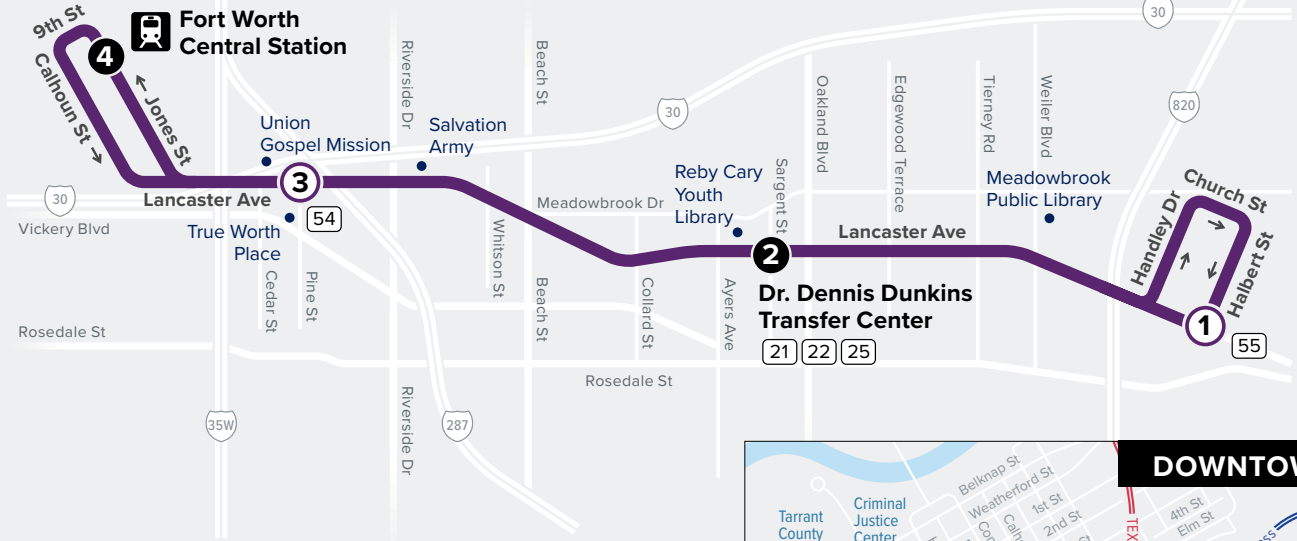

89 SPUR/East Lancaster

Downtown Fort Worth

Map Key

- Route Line

- Scheduled Timepoint

- Transfer Center

- Transfer to other buses

- Rail Station

WEEKDAYS

FROM DOWNTOWN

Fort Worth Central Station Bus Bay H	Lancaster & Pine	Dr. Dennis Dunkins Transfer Center Bus Bay A	Handley Transfer Center
4	3	2	1
5:15	5:23	5:39	5:50
5:45	5:53	6:09	6:20
6:15	6:23	6:37	6:50
6:30	6:38	6:52	7:05

TO DOWNTOWN

Handley Transfer Center	Dr. Dennis Dunkins Transfer Center Bus Bay E	Lancaster & Pine	Fort Worth Central Station Bus Bay H
1	2	3	4
4:40	4:53	5:06	5:14
5:15	5:29	5:42	5:52
5:50	6:04	6:17	6:27
6:20	6:34	6:47	6:57

TO DOWNTOWN

Handley Transfer Center	Dr. Dennis Dunkins Transfer Center Bus Bay E	Lancaster & Pine	Fort Worth Central Station Bus Bay H
1	2	3	4
5:20	5:34	5:47	5:57
5:50	6:04	6:17	6:27
6:20	6:34	6:47	6:57
6:50	7:04	7:17	7:27
7:20	7:34	7:47	7:57
7:50	8:04	8:17	8:27
8:05	8:19	8:32	8:42
8:20	8:34	8:47	8:57
8:35	8:49	9:02	9:12
8:50	9:04	9:17	9:27
9:05	9:19	9:32	9:42