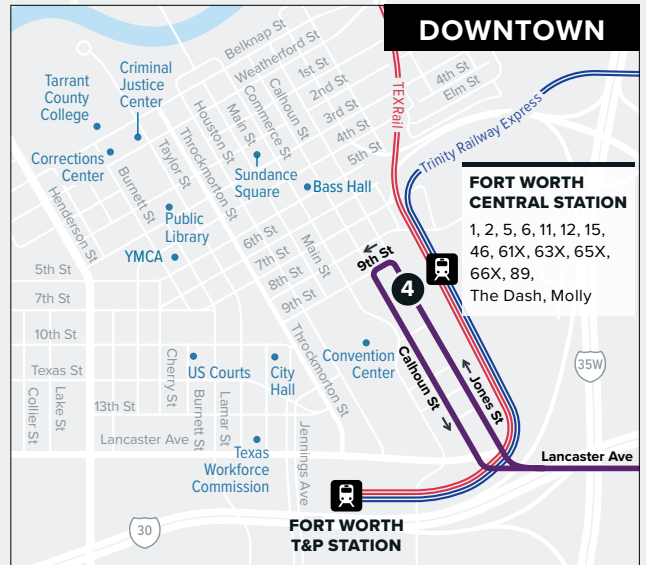

89 SPUR/East Lancaster

Downtown Fort Worth

Map Key

- Route Line

- Scheduled Timepoint

- Transfer Center

- Transfer to other buses

- Rail Station

WEEKDAYS

FROM DOWNTOWN

Fort Worth Central Station Bus Bay H	Lancaster & Pine	Dr. Dennis Dunkins Transfer Center Bus Bay A	Handley Transfer Center
4	3	2	1
5:15	5:23	5:39	5:50
5:45	5:53	6:09	6:20
6:15	6:23	6:37	6:50
6:30	6:38	6:52	7:05

TO DOWNTOWN

Handley Transfer Center	Dr. Dennis Dunkins Transfer Center Bus Bay E	Lancaster & Pine	Fort Worth Central Station Bus Bay H
1	2	3	4
4:40	4:53	5:06	5:14
5:15	5:29	5:42	5:52
5:50	6:04	6:17	6:27
6:20	6:34	6:47	6:57

TO DOWNTOWN

Handley Transfer Center	Dr. Dennis Dunkins Transfer Center Bus Bay E	Lancaster & Pine	Fort Worth Central Station Bus Bay H
1	2	3	4
5:20	5:34	5:47	5:57
5:50	6:04	6:17	6:27
6:20	6:34	6:47	6:57
6:50	7:04	7:17	7:27
7:20	7:34	7:47	7:57
7:50	8:04	8:17	8:27
8:05	8:19	8:32	8:42
8:20	8:34	8:47	8:57
8:35	8:49	9:02	9:12
8:50	9:04	9:17	9:27
9:05	9:19	9:32	9:42